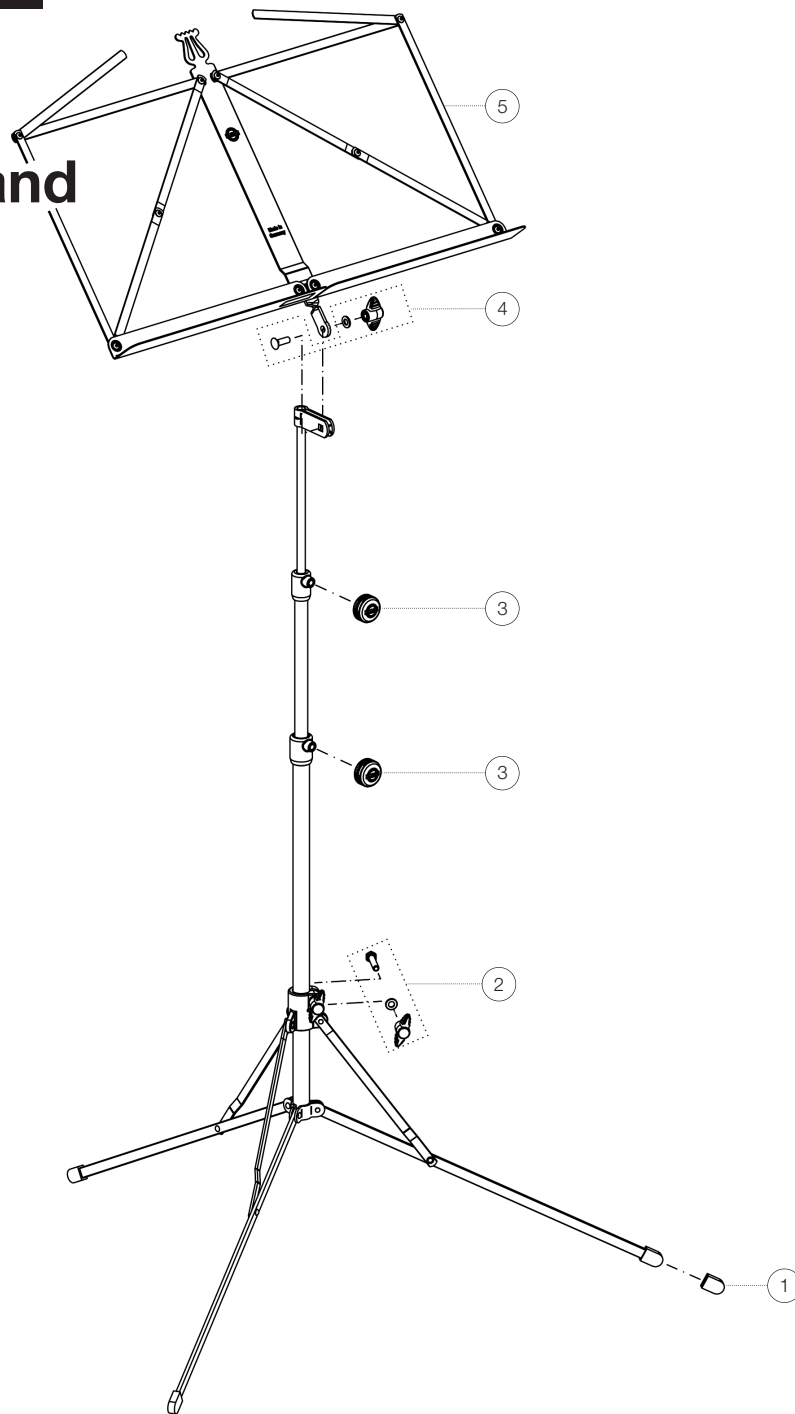

Spare parts list

# 101 Music stand

10100-013-11 - nickel-colored

\*Rev03

Position	Description	Article No.	Quantity
1	End cap	01-94-550-55	3
2	Clamp screw connection	3-00-000-012	1
3	Knurled screw with logo M5 x 9 mm	01-82-802-55	2
4	Screw connection of the music desk	3-00-000-011	1
5	Music desk complete	6-10100-1-11	1