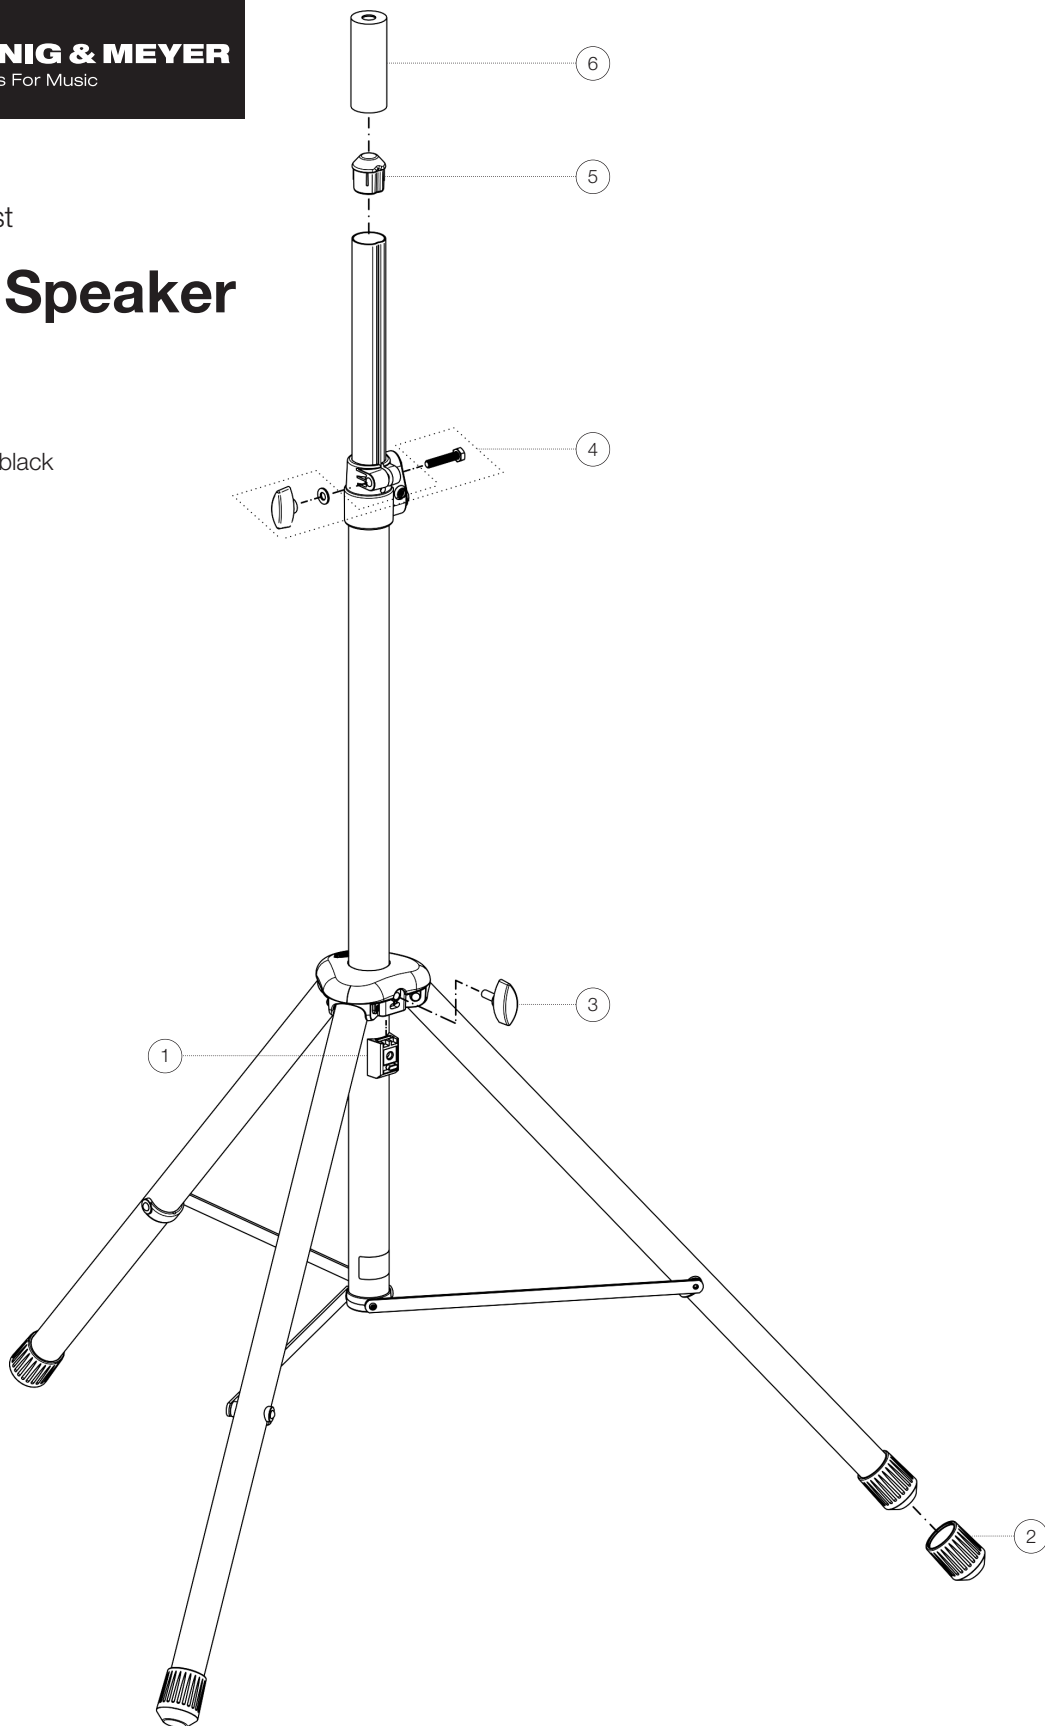

Spare parts list

# 21435 Speaker stand

21435-177-55 - black

\*Rev02

Position	Description	Article No.	Quantity
1	Clamping element with pin R21	6-86735-1-55	1
2	End cap	01-84-935-55	3
3	Clamping screw M8 x 23.5 mm	01-83-828-55	1
4	Screw connection	3-00-000-117	1
5	Mounting aid	01-84-995-62	1
6	Adapter sleeve	21326-000-55	1