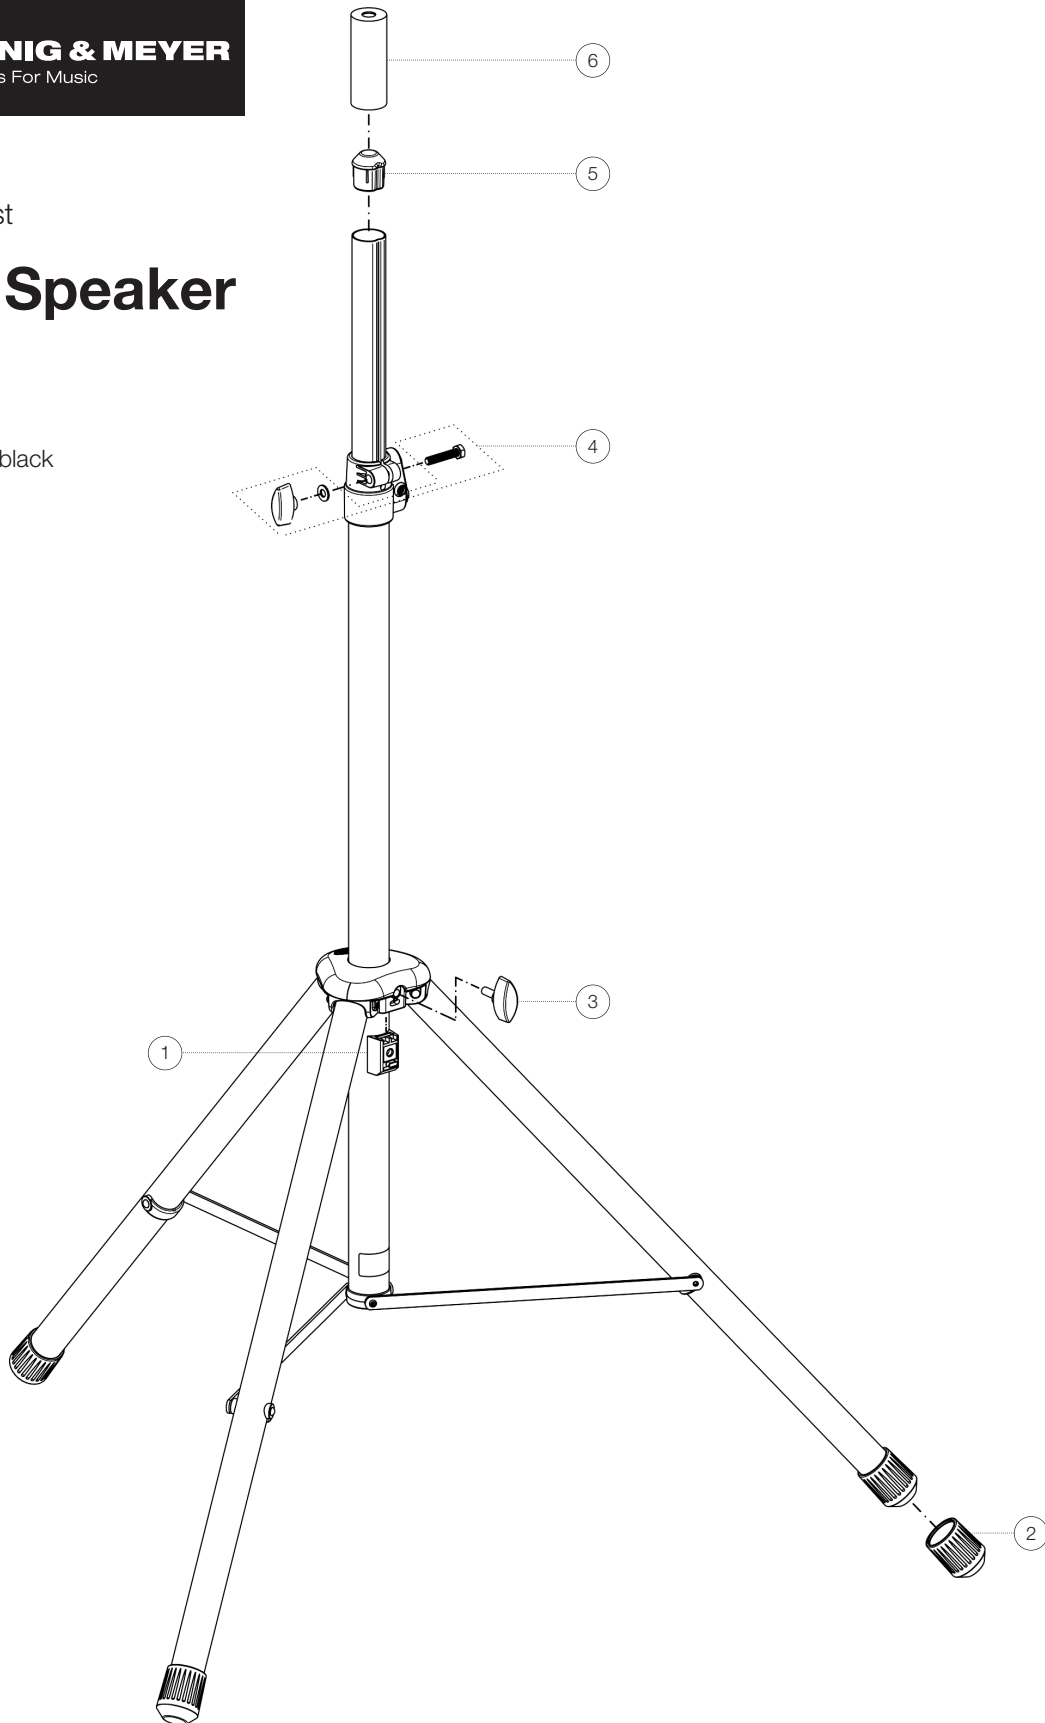

Spare parts list

21436 Speaker stand

21436-177-55 - black

*Rev02

Position	Description	Article No.	Quantity
1	Clamping element with pin R21	6-86735-1-55	1
2	End cap	01-84-935-55	3
3	Clamping screw M8 x 23.5 mm	01-83-828-55	1
4	Screw connection	3-00-000-117	1
5	Mounting aid	01-84-995-62	1
6	Adapter sleeve	21326-000-55	1