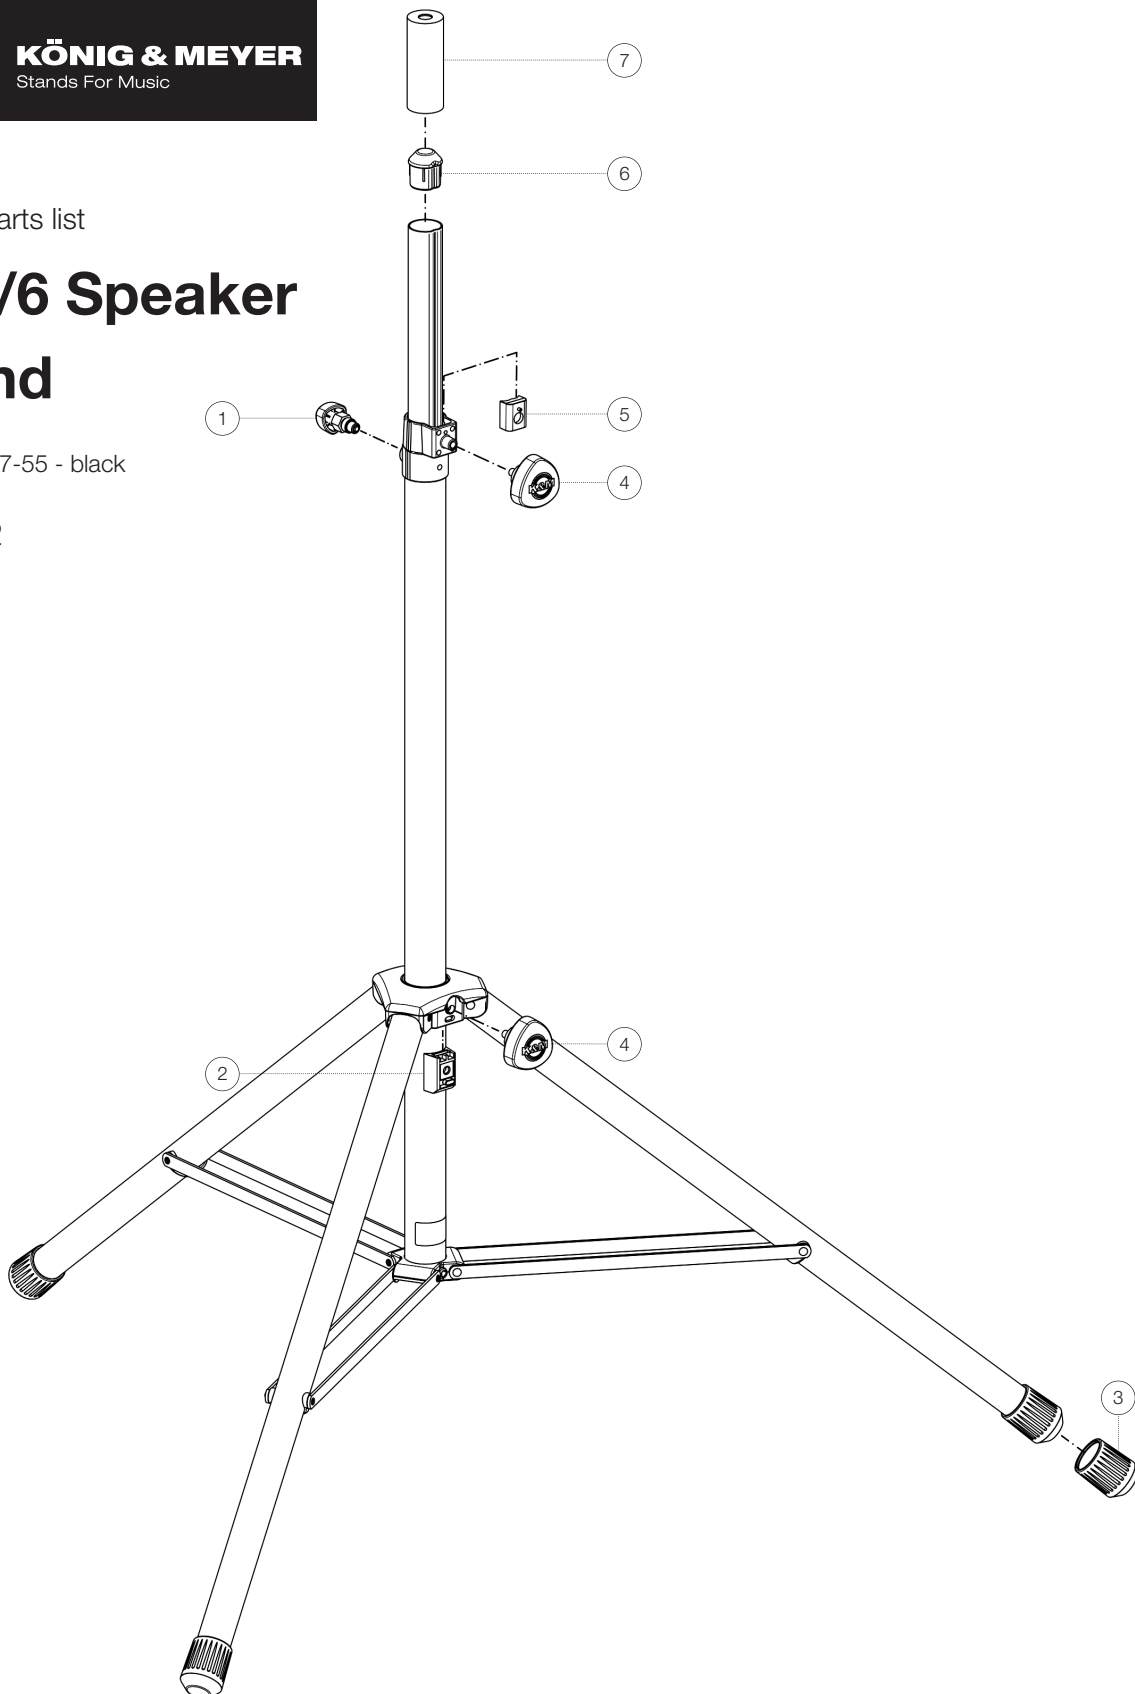

Spare parts list

# 214/6 Speaker stand

21460-177-55 - black

\*Rev02

Position	Description	Article No.	Quantity
1	Spring-loaded bolt complete	6-21460-5-00	1
2	Clamping element with pin R21	6-86735-1-55	1
3	End cap	01-84-935-55	3
4	Clamping screw with logo M8 x 16/33 mm	01-82-763-55	2
5	Clamping element with slot R17	6-86710-1-55	1
6	Mounting aid	01-84-995-62	1
6	Adapter sleeve	21326-000-55	1