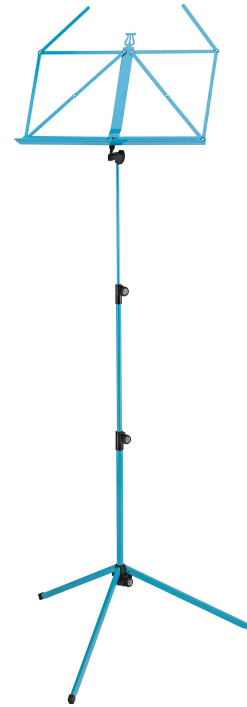

100/1 Music stand

Product variant

10010-000-33 - ocean blue

Data

EAN	4016842829903
Gewicht	1.24 kg
Height	from 625 to 1,240 mm
Leg construction	U-profile legs snap into socket
Material	steel
Music desk	traditionally foldable
Music desk dimensions	435 x 215 mm
Quality level	Baseline
Rod combination	3-piece folding design
Size when folded	490 mm
Special features	different colors available
Type	ocean blue

K&M's colorful collection of music stands helps to make music fun for kids of all ages. Folding, 3-piece telescopic design.