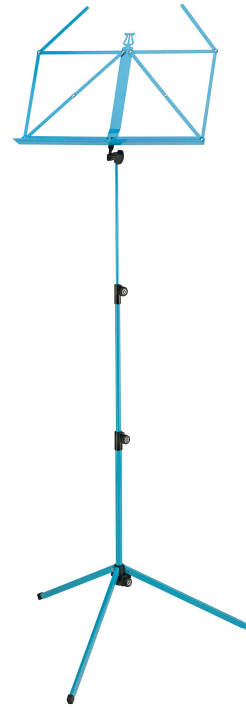

## 100/1 Music stand

### Product variant

10010-000-33 - ocean blue

### Data

EAN	4016842829903
Gewicht	1.24 kg
Height	from 625 to 1,240 mm
Leg construction	U-profile legs snap into socket
Material	steel
Music desk	traditionally foldable
Music desk dimensions	435 x 215 mm
Quality level	Baseline
Rod combination	3-piece folding design
Size when folded	490 mm
Special features	different colors available
Type	ocean blue

K&M's colorful collection of music stands helps to make music fun for kids of all ages. Folding, 3-piece telescopic design.