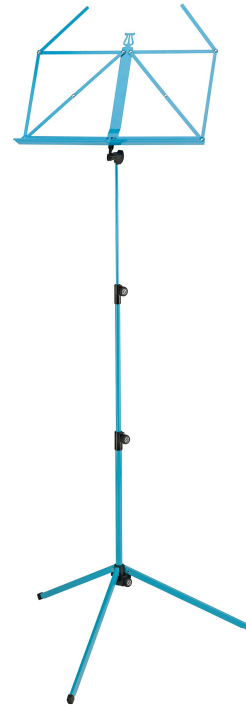

100/1 Music stand

Product variant

10010-000-33 - ocean blue

Data

EAN	4016842829903
Gewicht	1.24 kg
Height	from 625 to 1,240 mm
Leg construction	U-profile legs snap into socket
Material	steel
Music desk	traditionally foldable
Music desk dimensions	435 x 215 mm
Quality level	Baseline
Rod combination	3-piece folding design
Size when folded	490 mm
Special features	different colors available
Type	ocean blue

K&M's colorful collection of music stands helps to make music fun for kids of all ages. Folding, 3-piece telescopic design.