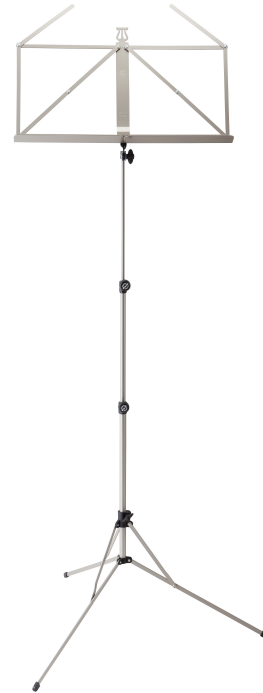

101 Music stand

Product variant

10100-013-11 - nickel-colored

Data

EAN	4016842824816
Height	from 650 to 1,225 mm
Leg construction	brace construction, folds compactly
Material	steel
Music desk	traditionally foldable
Music desk dimensions	440 x 215 mm
Product Category	Baseline
Rod combination	3-piece folding design
Size when folded	390 mm
Special features	the K&M Classic
Type	nickel-colored
Weight	1.04 kg

Our classic music stand has been redesigned. To provide new user friendly and comfortable height adjustment, the 101 was supplemented with clamp elements which protect the finish. The powder coating is extremely resistant to wear and tear and guarantees optimal protection against corrosion. With the optional carrying case, the collapsible music stand is always stored away and can be easily transported to any destination.