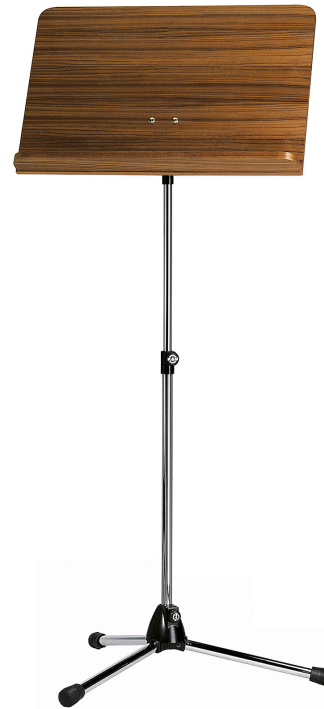

## Orchestra music stand

### Product variant

11811-050-02 - chrome stand, walnut wooden desk

### Data

Connection stand/plate	prismatic »V-block« connector
EAN	4016842829392
Height	from 680 to 1,210 mm
Leg construction	socket with foldable legs
Material	steel stand, wooden desk
Music desk dimensions	550 x 355 mm
Product Category	Topline
Rod combination	2-piece folding design
Type	chrome stand, walnut wooden desk
Weight	4.35 kg

These professional-quality orchestra music stands are rock-steady thanks to the die-cast base and folding legs. A prismatic »V-block« connector attaches the removable desk to the stand. Desks are available in a variety of premium woods and other materials.