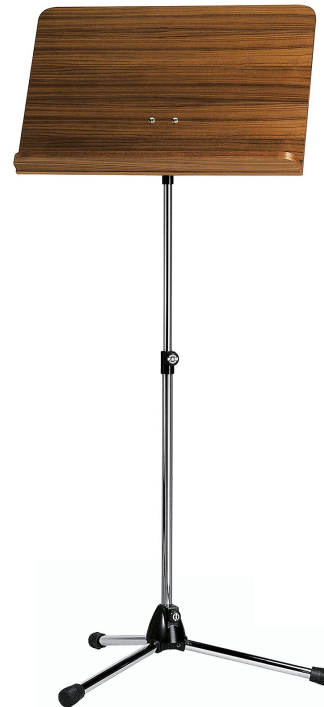

118/1

Orchestra music stand

Product variant

11811-050-02 - chrome stand, walnut wooden desk

Data

Connection stand/plate	prismatic »V-block« connector
EAN	4016842829392
Gewicht	4.35 kg
Height	from 650 to 1,255 mm
Leg construction	socket with foldable legs
Material	steel stand, wooden desk
Music desk dimensions (aluminum)	520 x 359 x 57 mm
Music desk dimensions (wood)	550 x 370 x 56 mm
Quality level	Topline
Rod combination	2-piece folding design
Type	chrome stand, walnut wooden desk

These professional-quality orchestra music stands are rock-steady thanks to the die-cast base and folding legs. A prismatic »V-block« connector attaches the removable desk to the stand. Desks are available in a variety of premium woods and other materials.