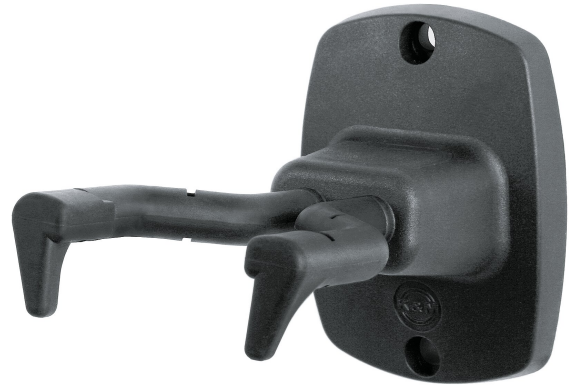

## 16240 Guitar wall mount

### Product variant

16240-000-55 - black

### Data

Dimensions	84 x 108 x 152 mm
Direction	forward-turned
EAN	4016842816255
Gewicht	0.19 kg
Instrument support	non-marring material
Material	plastic, steel
Special features	patented flexible hooking-in and clamping system; studs at support arms provide extra protection; suitable for asymmetric guitar necks
Suitable for	acoustic and electric guitars
Type	black
Yoke	self-locking

Screw-on type wall mount which accommodates a wide variety of guitar shapes. Features a patented flexible hooking-in and clamping system which quickly and firmly grasps the guitar neck. Studs at support arms provide extra protection. Support arms are covered with non-marring rubber to protect the instrument. Mounting plate made from high quality plastic material.