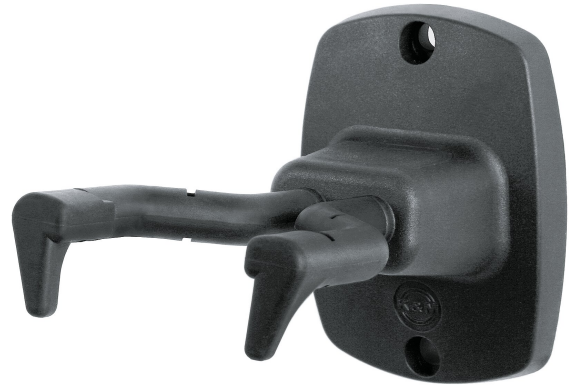

16240 Guitar wall mount

Product variant

16240-000-55 - black

Data

Dimensions	84 x 108 x 152 mm
Direction	forward-turned
EAN	4016842816255
Gewicht	0.19 kg
Instrument support	non-marring material
Material	plastic, steel
Special features	patented flexible hooking-in and clamping system; studs at support arms provide extra protection; suitable for asymmetric guitar necks
Suitable for	acoustic and electric guitars
Type	black
Yoke	self-locking

Screw-on type wall mount which accommodates a wide variety of guitar shapes. Features a patented flexible hooking-in and clamping system which quickly and firmly grasps the guitar neck. Studs at support arms provide extra protection. Support arms are covered with non-marring rubber to protect the instrument. Mounting plate made from high quality plastic material.