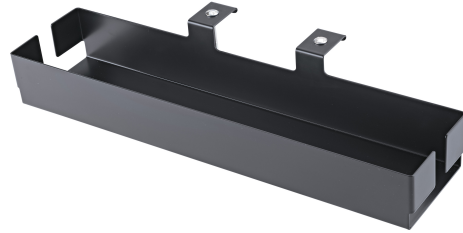

18808

Cable organiser for »Omega«

Product variant

18808-000-55 - black

Data

Dimensions	437 x 100 x 60 mm
EAN	4016842116287
Material	steel
Product Category	Topline
Special features	is hung on the crossbar of the »Omega«; with side openings for convenient cable routing
Type	black
Weight	1.28 kg

Finally, an end to the "cable tangle". The practical box made of sturdy sheet steel is simply hung on the crossbar of the »Omega« with two screws in no time. The box can be used, for example, to store a power box or extra-long cables neatly and in a space-saving manner. Side openings provide enough space for convenient cable routing. The durable powder coating protects the surface in the studio just as well as in the everyday tour.