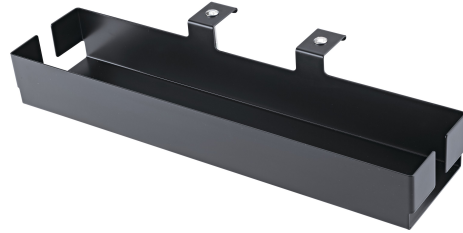

18808

Cable organiser for »Omega«

Product variant

18808-000-55 - black

Data

Dimensions	437 x 100 x 60 mm
EAN	4016842116287
Gewicht	1.28 kg
Material	steel
Quality level	Topline
Special features	is hung on the crossbar of the »Omega«; with side openings for convenient cable routing
Type	black

Finally, an end to the "cable tangle". The practical box made of sturdy sheet steel is simply hung on the crossbar of the »Omega« with two screws in no time. The box can be used, for example, to store a power box or extra-long cables neatly and in a space-saving manner. Side openings provide enough space for convenient cable routing. The durable powder coating protects the surface in the studio just as well as in the everyday tour.