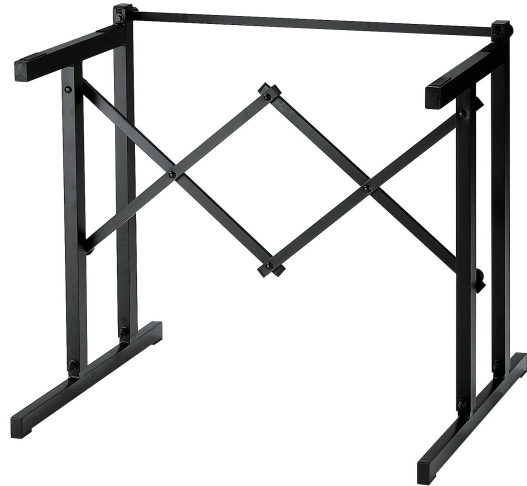

## Table-style keyboard stand

### Product variant

18880-000-55 - black

### Data

Adjustment	interlocking braces
EAN	4016842112005
Gewicht	3.18 kg
Height	from 630 to 960 mm
Material	aluminum
Max. load capacity	50 kg
Quality level	Topline
Shape	keyboard table
Support depth	400 mm
Support width	700 mm
Type	black

Professional, black powder-coated aluminum keyboard stand.  
The stand is height-adjustable from 630 mm up to 960 mm.  
Can be used with stackers to hold additional keyboards.