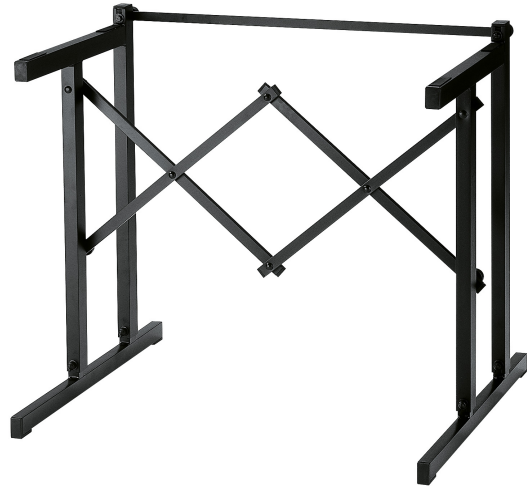

18880

Table-style keyboard stand

Product variant

18880-000-55 - black

Data

Adjustment	interlocking braces
EAN	4016842112005
Height	from 630 to 960 mm
Material	aluminum
Max. load capacity	50 kg
Product Category	Topline
Shape	keyboard table
Support depth	400 mm
Support width	700 mm
Type	black
Weight	3.18 kg

Professional, black powder-coated aluminum keyboard stand.
The stand is height-adjustable from 630 mm up to 960 mm.
Can be used with stackers to hold additional keyboards.