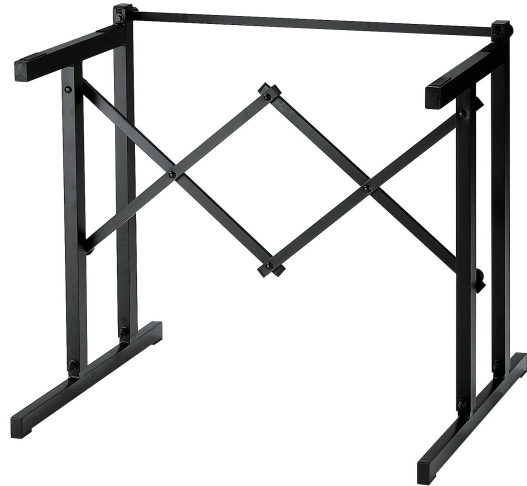

18880

Table-style keyboard stand

Product variant

18880-000-55 - black

Data

Adjustment	interlocking braces
EAN	4016842112005
Gewicht	3.18 kg
Height	from 630 to 960 mm
Material	aluminum
Max. load capacity	50 kg
Quality level	Topline
Shape	keyboard table
Support depth	400 mm
Support width	700 mm
Type	black

Professional, black powder-coated aluminum keyboard stand.
The stand is height-adjustable from 630 mm up to 960 mm.
Can be used with stackers to hold additional keyboards.