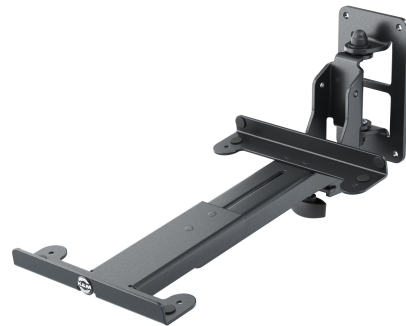

24167 Speaker wall mount L

Product variant

24167-000-55 - black

Data

Angle of inclination	0° to -17°
EAN	4016842118762
Material	steel
Max. load capacity	15 kg
Mounting	attaches to walls
Special features	clamping range for loudspeakers with a depth of 210 to 340 mm
Swivel	108 °
Type	black
Wall plate	160 x 90 mm
Weight	2.36 kg
Width	200 mm

Solid and stable wall mount with adjustable boom for monitors and speakers up to 15 kg. The boom can be swiveled on both sides up to 54° and tilted continuously up to -17°. The width is 200 mm and the clamping depth ranges from 210 to 340 mm. Self-adhesive rubber pads protect the surface of the box and prevent vibration noise. User-friendly controls allow quick and convenient adjustments, which also remain fixed thanks to additional counter options. The sturdy metal construction is protected by a durable powder coating.