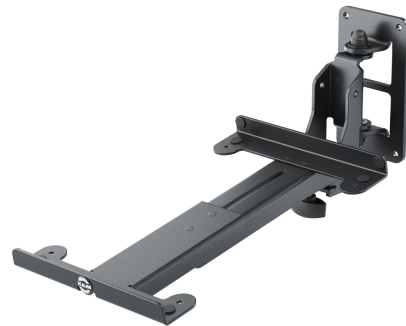

## Speaker wall mount L

### Product variant

24167-000-55 - black

### Data

Angle of inclination	0° to -17°
EAN	4016842118762
Gewicht	2.36 kg
Material	steel
Max. load capacity	15 kg
Mounting	attaches to walls
Special features	clamping range for loudspeakers with a depth of 210 to 340 mm
Swivel	108°
Type	black
Wall plate	160 x 90 mm
Width	200 mm

Solid and stable wall mount with adjustable boom for monitors and speakers up to 15 kg. The boom can be swiveled on both sides up to 54° and tilted continuously up to -17°. The width is 200 mm and the clamping depth ranges from 210 to 340 mm. Self-adhesive rubber pads protect the surface of the box and prevent vibration noise. User-friendly controls allow quick and convenient adjustments, which also remain fixed thanks to additional counter options. The sturdy metal construction is protected by a durable powder coating.