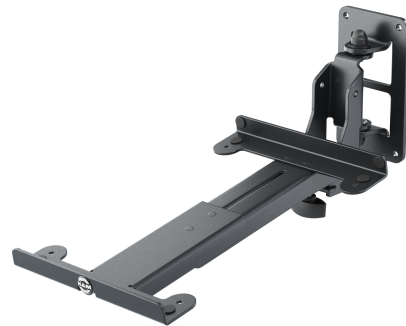

24167

Speaker wall mount L

Product variant

24167-000-55 - black

Data

Angle of inclination	0° to -17°
EAN	4016842118762
Gewicht	2.36 kg
Material	steel
Max. load capacity	15 kg
Mounting	attaches to walls
Special features	clamping range for loudspeakers with a depth of 210 to 340 mm
Swivel	108°
Type	black
Wall plate	160 x 90 mm
Width	200 mm

Solid and stable wall mount with adjustable boom for monitors and speakers up to 15 kg. The boom can be swiveled on both sides up to 54° and tilted continuously up to -17°. The width is 200 mm and the clamping depth ranges from 210 to 340 mm. Self-adhesive rubber pads protect the surface of the box and prevent vibration noise. User-friendly controls allow quick and convenient adjustments, which also remain fixed thanks to additional counter options. The sturdy metal construction is protected by a durable powder coating.