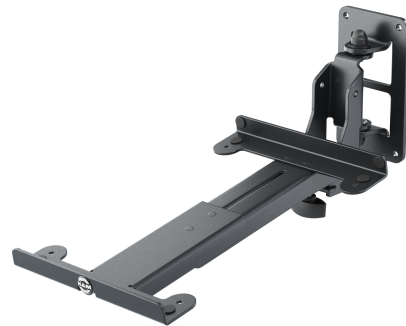

24167

Speaker wall mount L

Product variant

24167-000-55 - black

Data

| | |
|----------------------|---|
| Angle of inclination | 0° to -17° |
| EAN | 4016842118762 |
| Gewicht | 2.36 kg |
| Material | steel |
| Max. load capacity | 15 kg |
| Mounting | attaches to walls |
| Special features | clamping range for loudspeakers with a depth of 210 to 340 mm |
| Swivel | 108° |
| Type | black |
| Wall plate | 160 x 90 mm |
| Width | 200 mm |

Solid and stable wall mount with adjustable boom for monitors and speakers up to 15 kg. The boom can be swiveled on both sides up to 54° and tilted continuously up to -17°. The width is 200 mm and the clamping depth ranges from 210 to 340 mm. Self-adhesive rubber pads protect the surface of the box and prevent vibration noise. User-friendly controls allow quick and convenient adjustments, which also remain fixed thanks to additional counter options. The sturdy metal construction is protected by a durable powder coating.