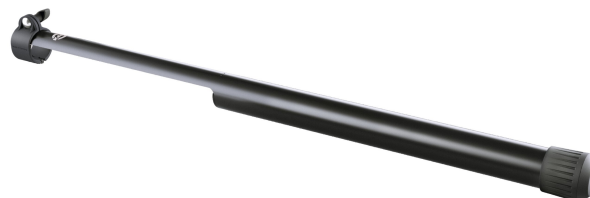

24738

Leveling leg for Wind-up stand »3000«

Product variant

24738-000-55 - black

Data

Diameter	up to 48 mm
EAN	4016842118397
Gewicht	1.408 kg
Height	854 mm
Material	steel
Quality level	Starline
Special features	with the help of this adapter you can easily balance out uneven surfaces, stairs, steps or sloped surfaces of max. 200 mm; if the surface is even, you simply leave the adapter in the initial position on the speaker foot
Suitable for tubing diameter of	42 mm
Type	black

With the help of this adapter, you can compensate for uneven floors, stairs, steps or sloping positions in no time at all. The leveling leg is mounted one-time on one of the legs of the wind-up stand »3000« and secured with a clamp. The required length is infinitely variable and allows a height adjustment of max. 200 mm. If no leveling is required, the adapter simply remains in the initial position on the stand base.