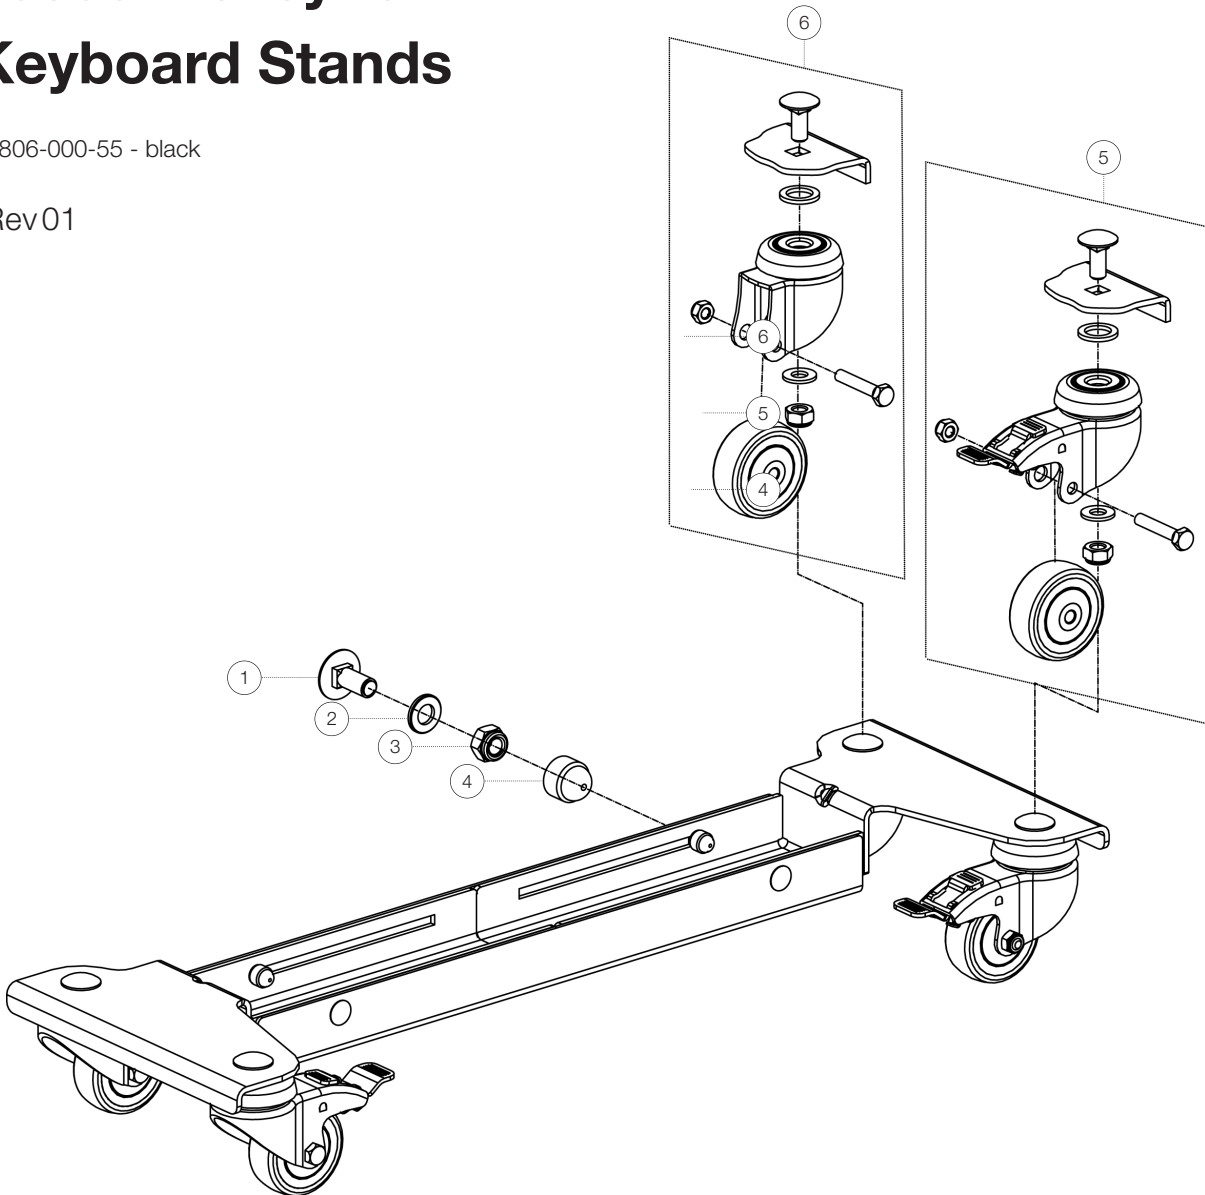

Spare parts list

# 18806 Trolley for Keyboard Stands

18806-000-55 - black

\*Rev01

Position	Description	Article No.	Quantity
1	Carriage bolt M5 x 12 mm	03-07-116-29	8
2	Washer ø 5.3 mm	03-11-310-25	8
3	Locking nut M5	03-08-240-29	8
4	Protective cap M5	03-20-405-55	8
5	Swivel castor with brake	3-00-000-167	4
6	Swivel castor without brake	3-00-000-168	8