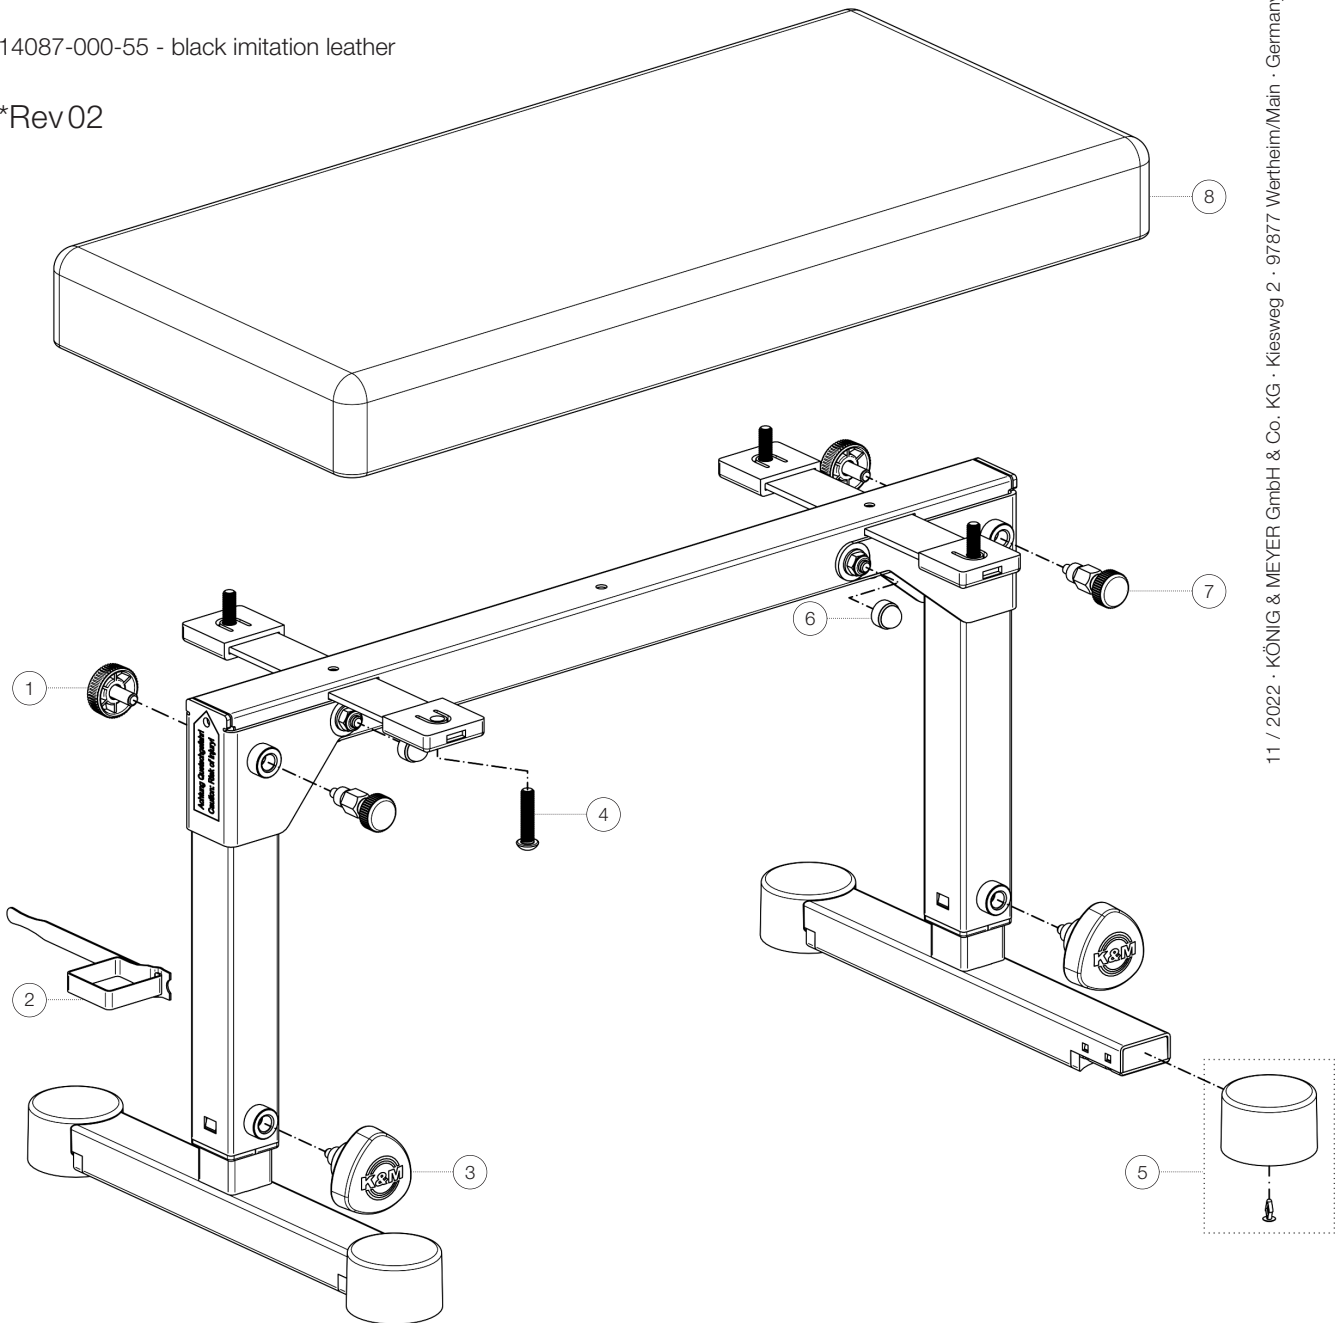

Spare parts list

# 14087 Piano bench

14087-000-55 - black imitation leather

\*Rev02

Position	Description	Article No.	Quantity
1	Knurled screw M8 x 15 mm	01-82-970-55	2
2	One-Wrap-Strap	03-22-770-55	1
3	Spring-loaded clamping knob complete with logo	6-18810-2-55	2
4	Donheat screw M8 x 35 mm	03-03-681-25	4
5	End cap with blind rivet	3-00-000-044	4
6	Protective cap	03-20-415-55	2
7	Spring-loaded bolt complete	6-14087-1-00	2
8	Seat complete	03-55-785-55	1