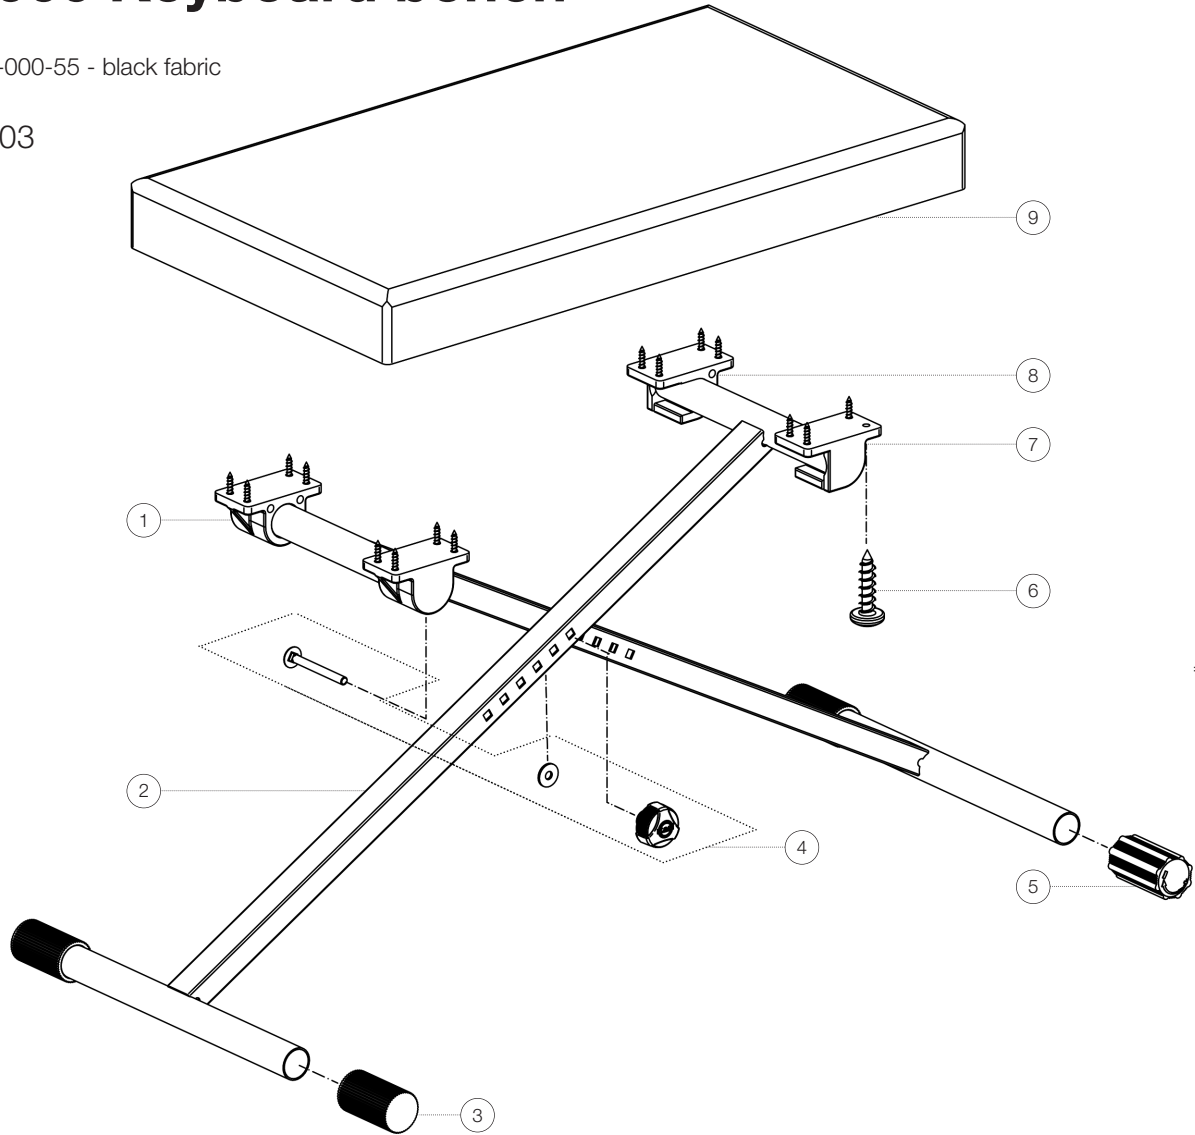

Spare parts list

# 14066 Keyboard bench

14066-000-55 - black fabric

\*Rev03

Position	Description	Article No.	Quantity
1	Lower joint part closed	01-87-940-55	2
2	H-support tube complete	01-84-770-55	2
3	End cap with grooves	01-84-770-55	3
4	Screw connection	3-00-000-094	1
5	Adjustable end cap	01-84-778-55	1
6	Pan Head screw 5 x 20 mm	03-06-250-29	16
7	Lower joint part open left	01-87-946-55	1
8	Lower joint part open right	01-87-945-55	1
9	Seat complete	03-55-794-55	1