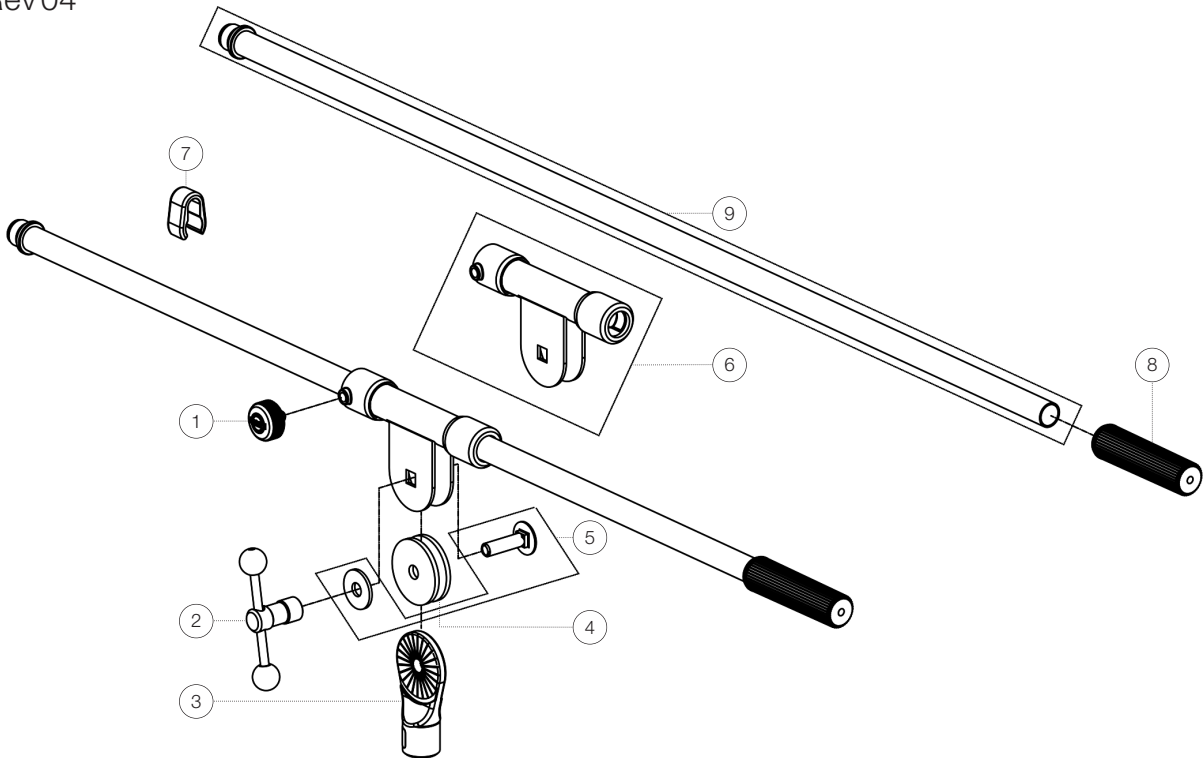

Spare parts list

211 Boom arm

21100-500-55 - black

*Rev04

Position	Description	Article No.	Quantity
1	Knurled screw with logo M6 x 12 mm	01-82-828-55	1
2	T-bar locking screw	6-30351-1-55	1
3	Swivel head 5/8"	02-40-440-55	1
4	Rubber washer	03-21-161-55	2
5	Screw connection boom arm	3-00-000-019	1
6	Swivel joint complete	6-21110-5-55	1
7	Cable holder ø 15 mm	01-85-960-55	1
8	Boom arm sleeve	01-95-845-55	1
9	Extension tube with threaded bolt	3-00-000-136	1