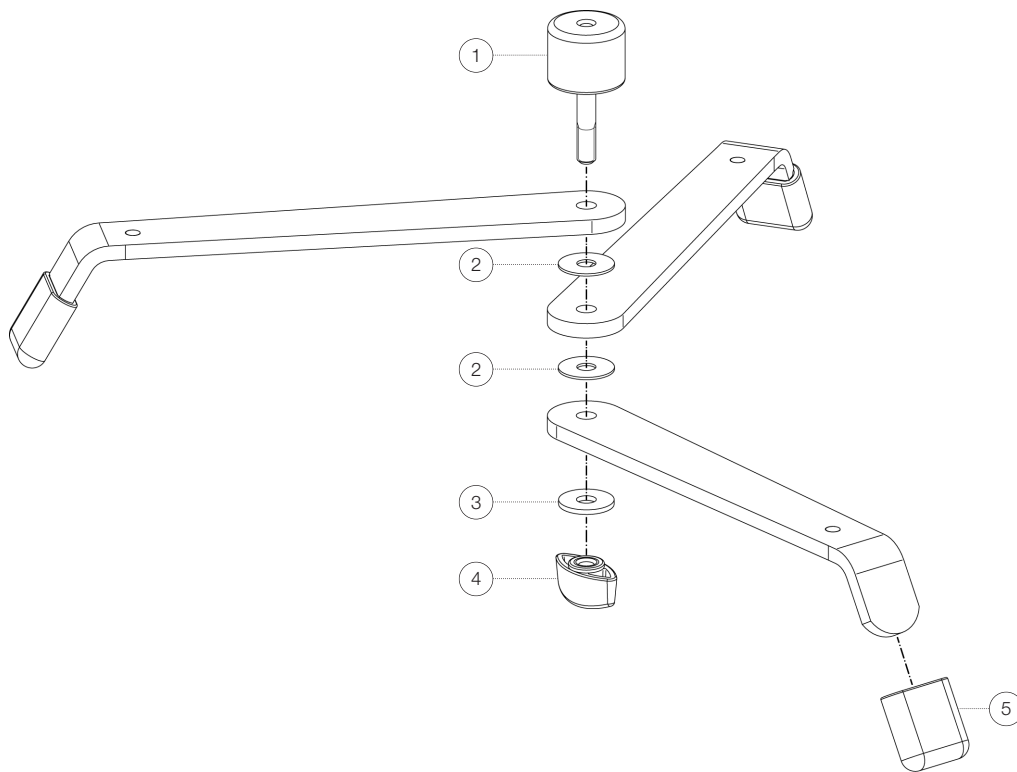

Spare parts list

# 17715 Peg base

17715-000-55 - black

\*Rev02

Position	Description	Article No.	Quantity
1	Threaded bolt	01-04-247-25	1
2	Fiber washer	03-21-430-59	2
3	Washer ø 6.4 mm	03-11-430-25	1
4	Clamping nut M6	01-91-895-55	1
5	End cap 20 x 5 mm	01-94-700-55	3