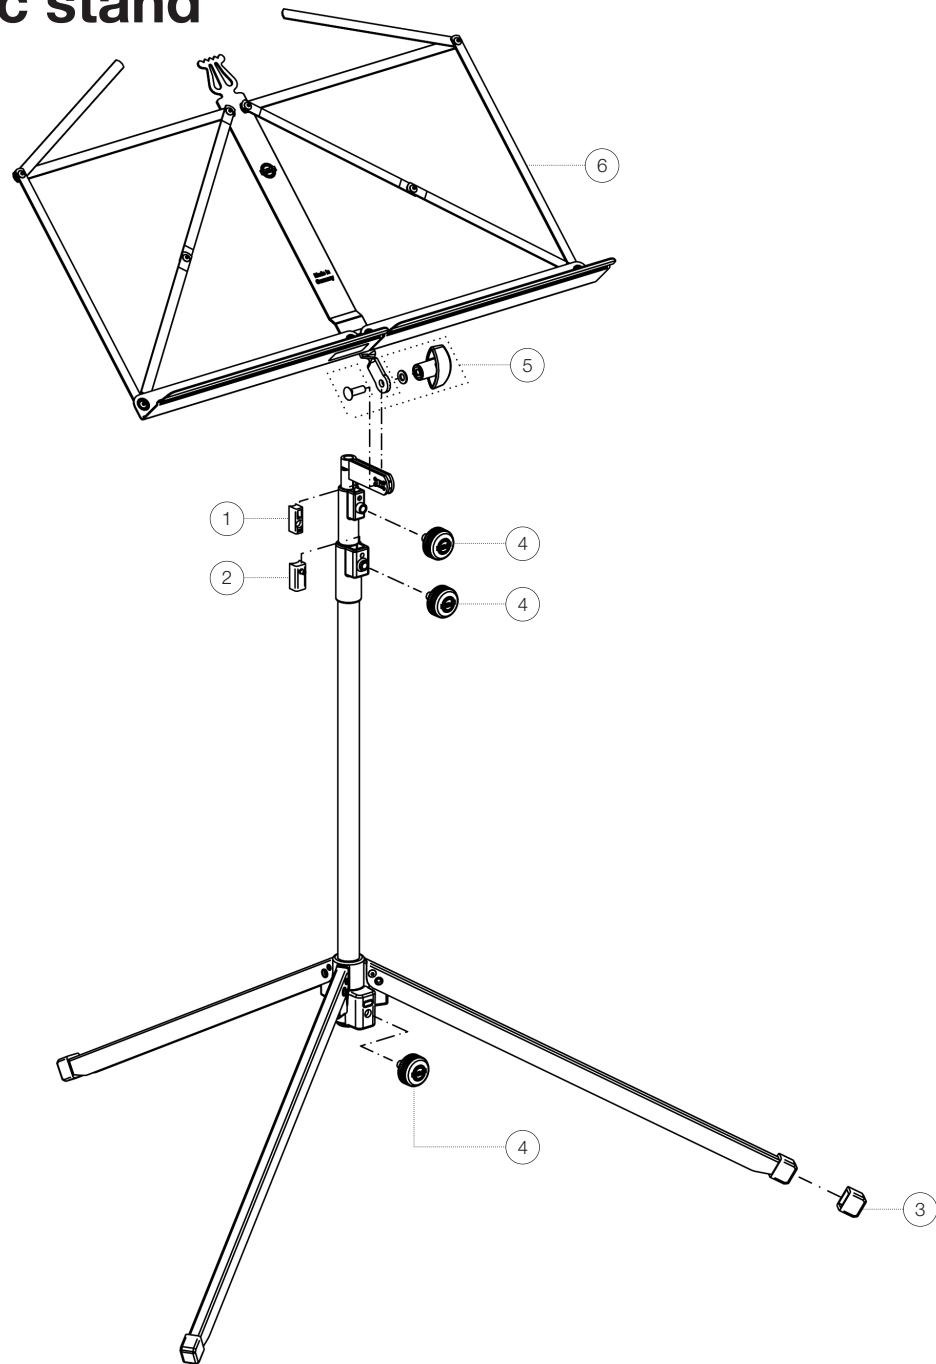

Spare parts list

100/1 Music stand

10010-000-59 - red

*Rev 02

Position	Description	Article No.	Quantity
1	Clamping element R3,5	01-86-610-55	1
2	Clamping element with pin R6	01-86-620-55	1
2	End cap for profile foot	01-84-650-55	3
3	Knurled screw with logo M6 x 16 mm	01-82-834-55	3
4	Screw connection of the music desk	3-00-000-054	1
5	Music desk complete	6-10010-1-59	1