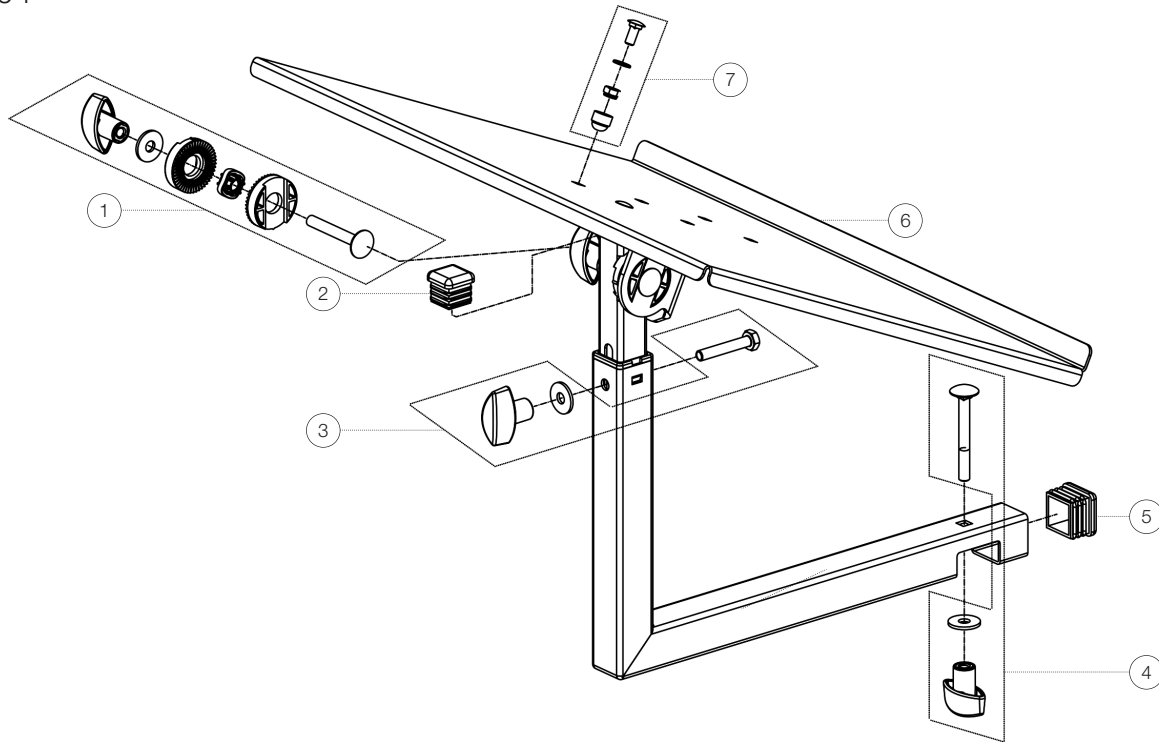

Spare parts list

12162 Tray

12162-000-55 - black

*Rev04

Position	Description	Article No.	Quantity
1	Accessories bag 2	6-12162-2-00	1
2	Plastic glides 20 x 20 mm	03-20-730-55	1
3	Screw connection	3-00-000-091	1
4	Accessories bag 1	6-12162-1-00	1
5	Plastic glides 25 x 25 mm	03-20-750-55	1
6	Tray plate	02-50-054-55	1
7	Screw connection of the tray plate	3-00-000-118	2