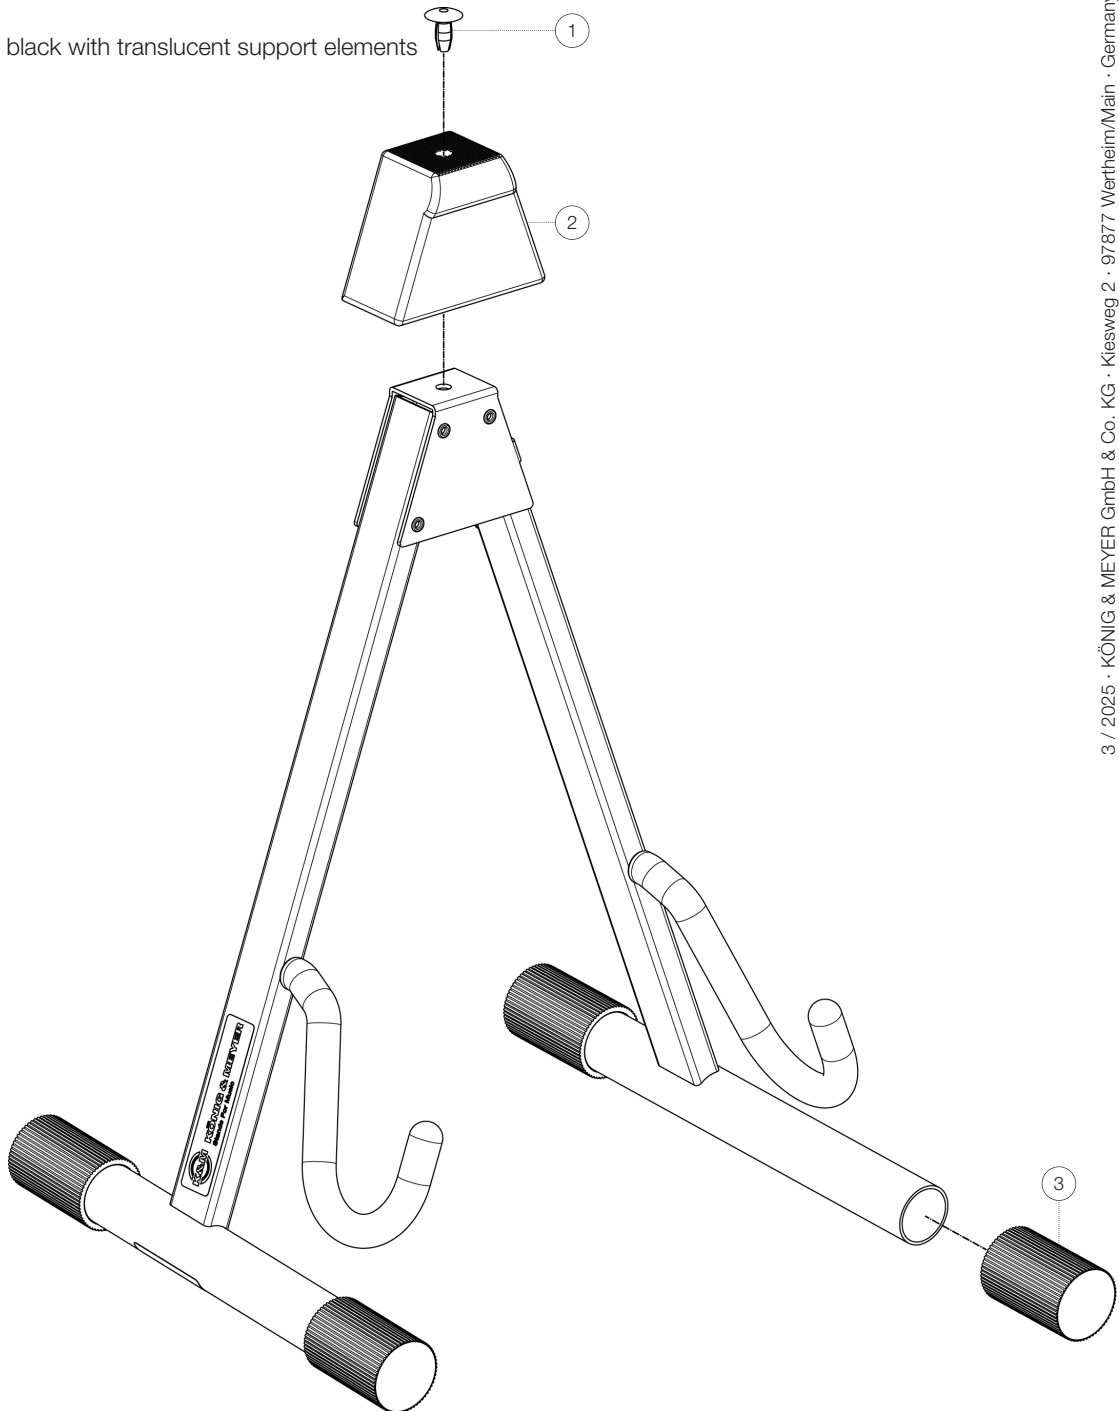

Spare parts list

17540 E-guitar stand

17540-013-00 - black with translucent support elements

*Rev01

Position	Description	Article No.	Quantity
1	Expanding rivet	03-20-990-55	1
2	Cover cap	01-87-430-00	1
3	End cap with grooves	01-84-760-55	4