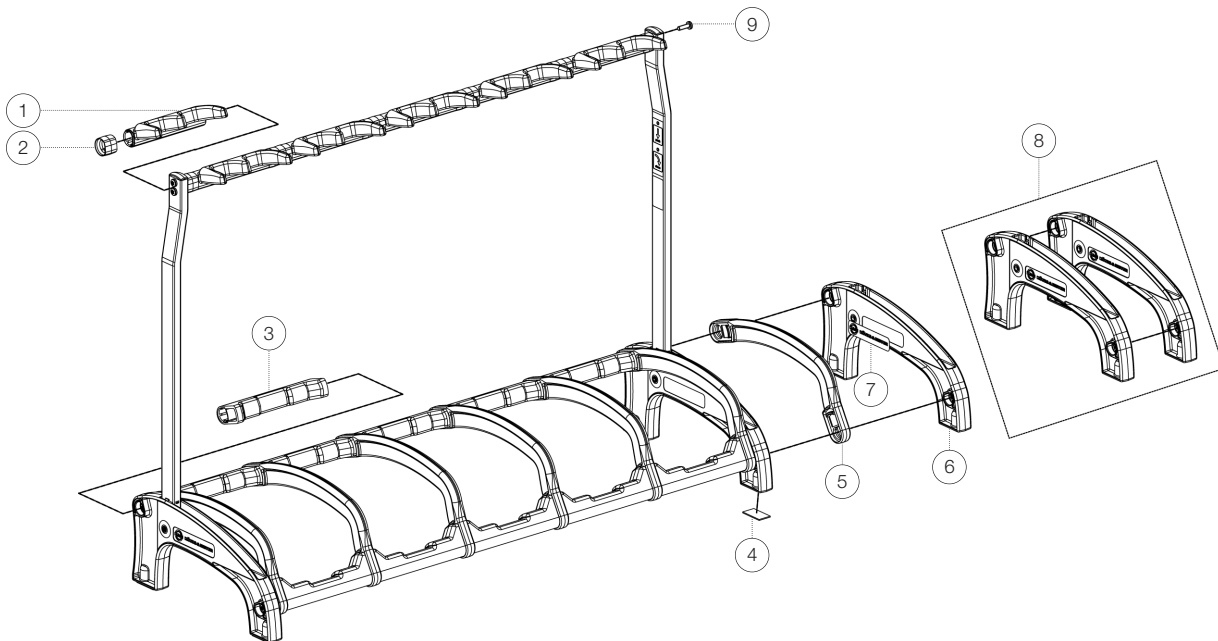

Spare parts list

17515 Five guitar stand

»Guardian 5«

17515-016-55 - black

*Rev01

Position	Description	Article No.	Quantity
1	support arms	01-87-688-55	5
2	spacer sleeve	01-87-982-55	10
3	soft pad	01-87-686-55	10
4	rubber pad 40 x 22 x 1.6 mm	03-21-910-55	4
5	protective bar	01-87-696-55	6
6	side bracket	01-87-697-55	2
7	K&M sticker	03-78-162-00	2
8	side bracket retrofit kit	3-00-000-187	1
9	self-tapping screw M6 x 20 mm	03-03-509-26	8