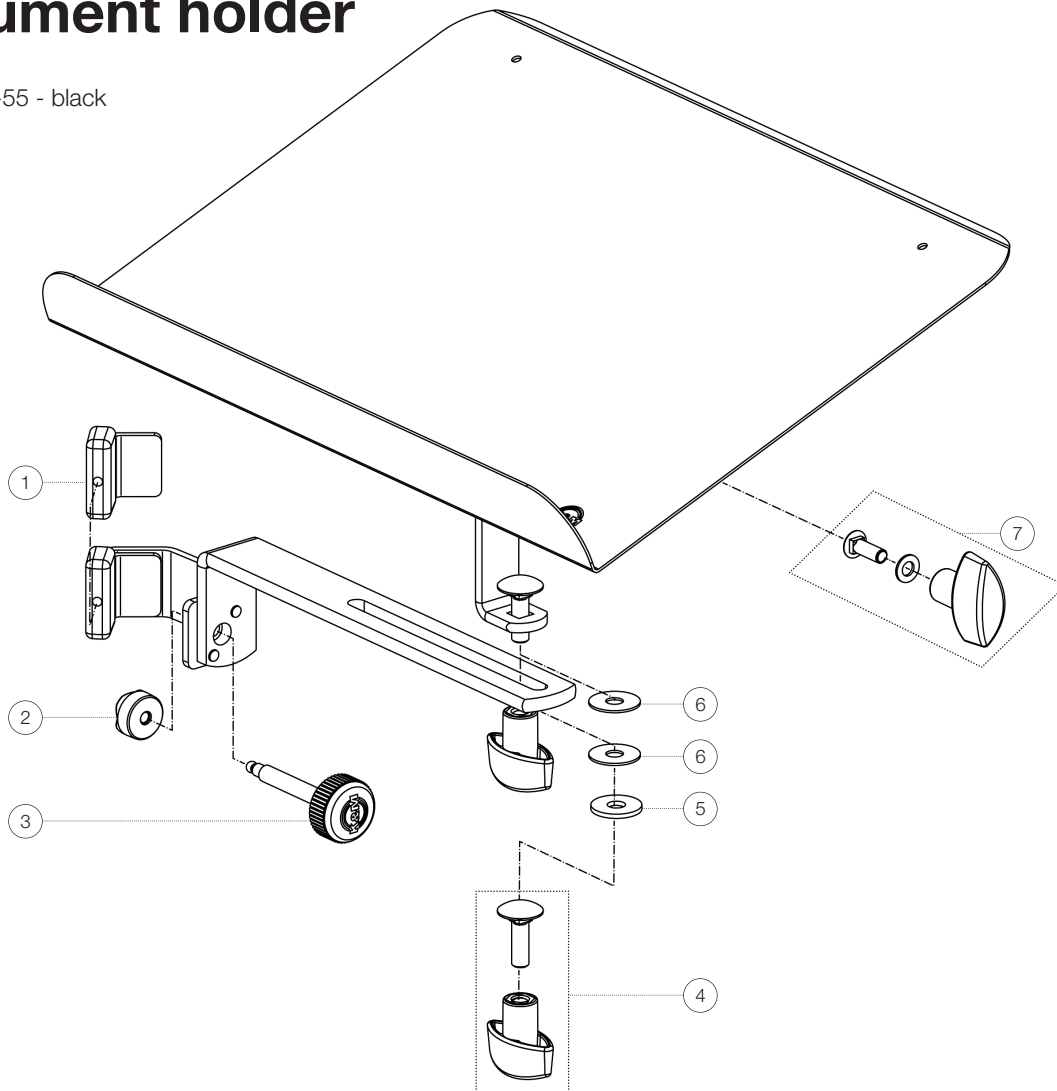

Spare parts list

115/2 Sheet music and document holder

11520-000-55 - black

*Rev02

Position	Description	Article No.	Quantity
1	Protective cap for clamping prism	01-87-161-55	1
2	Pressure piece	01-86-865-55	1
3	Knurled screw with logo M6 x 50 mm	01-82-864-55	1
4	Screw connection	3-00-000-093	1
5	Washer	03-11-430-25	1
6	Fiber disc	03-21-430-59	2
7	Screw connection of the music desk	3-00-000-054	1