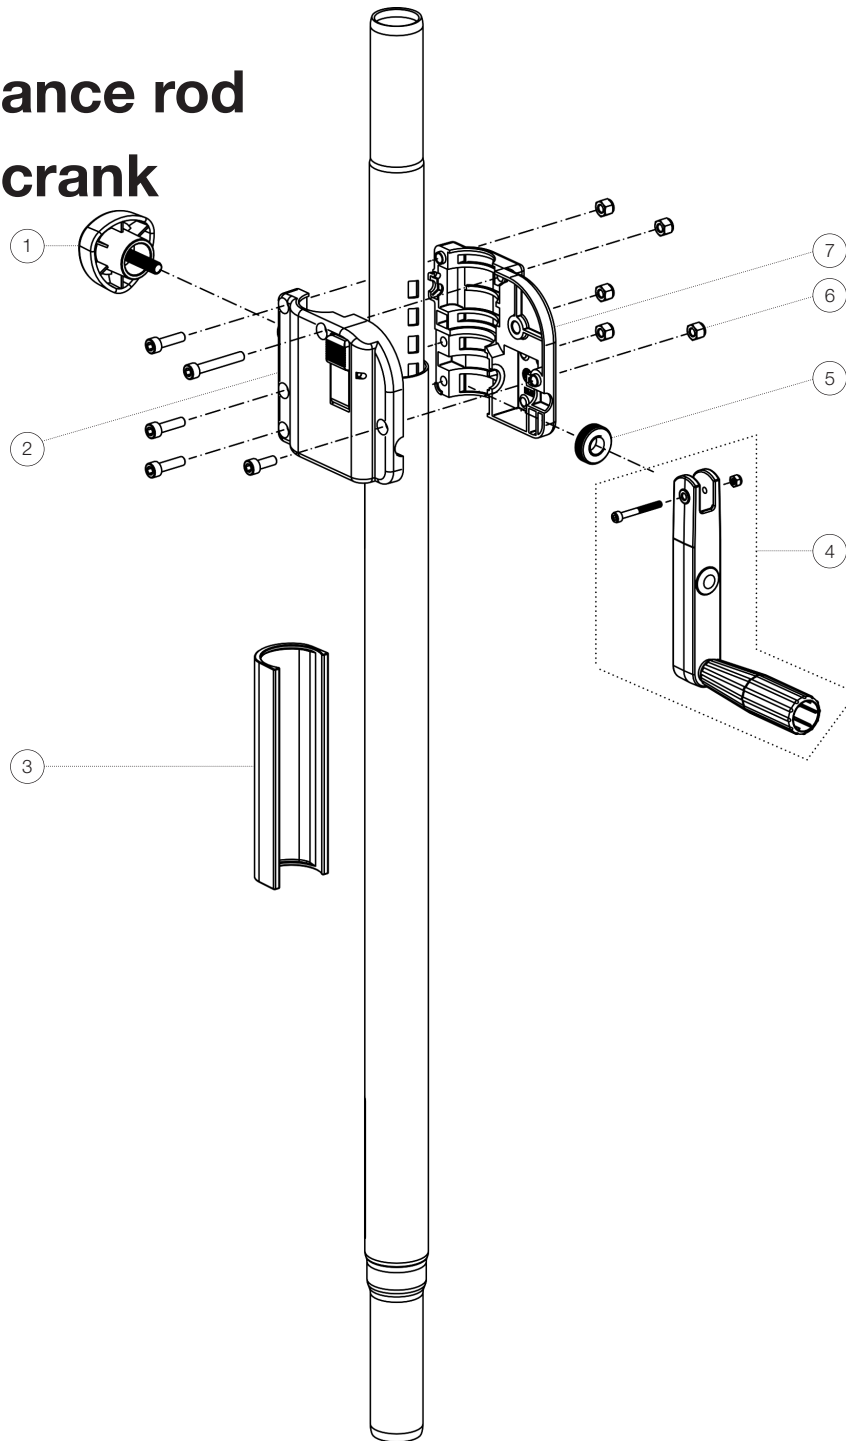

Spare parts list

21338 Distance rod with hand crank

21338-000-55 - black

*Rev04

Position	Description	Article No.	Quantity
1	Clamping screw with logo M8 x 16/33 mm	01-82-763-55	1
2	Housing half shell left complete	6-21300-13-55	1
3	Clamp collar	01-86-931-55	1
4	Hand crank complete	21303-000-55	1
5	Clamping disk	01-06-450-25	1
6	Screws/nuts M6 on crankcase	3-00-000-015	1
7	Housing half shell right	02-41-752-55	1