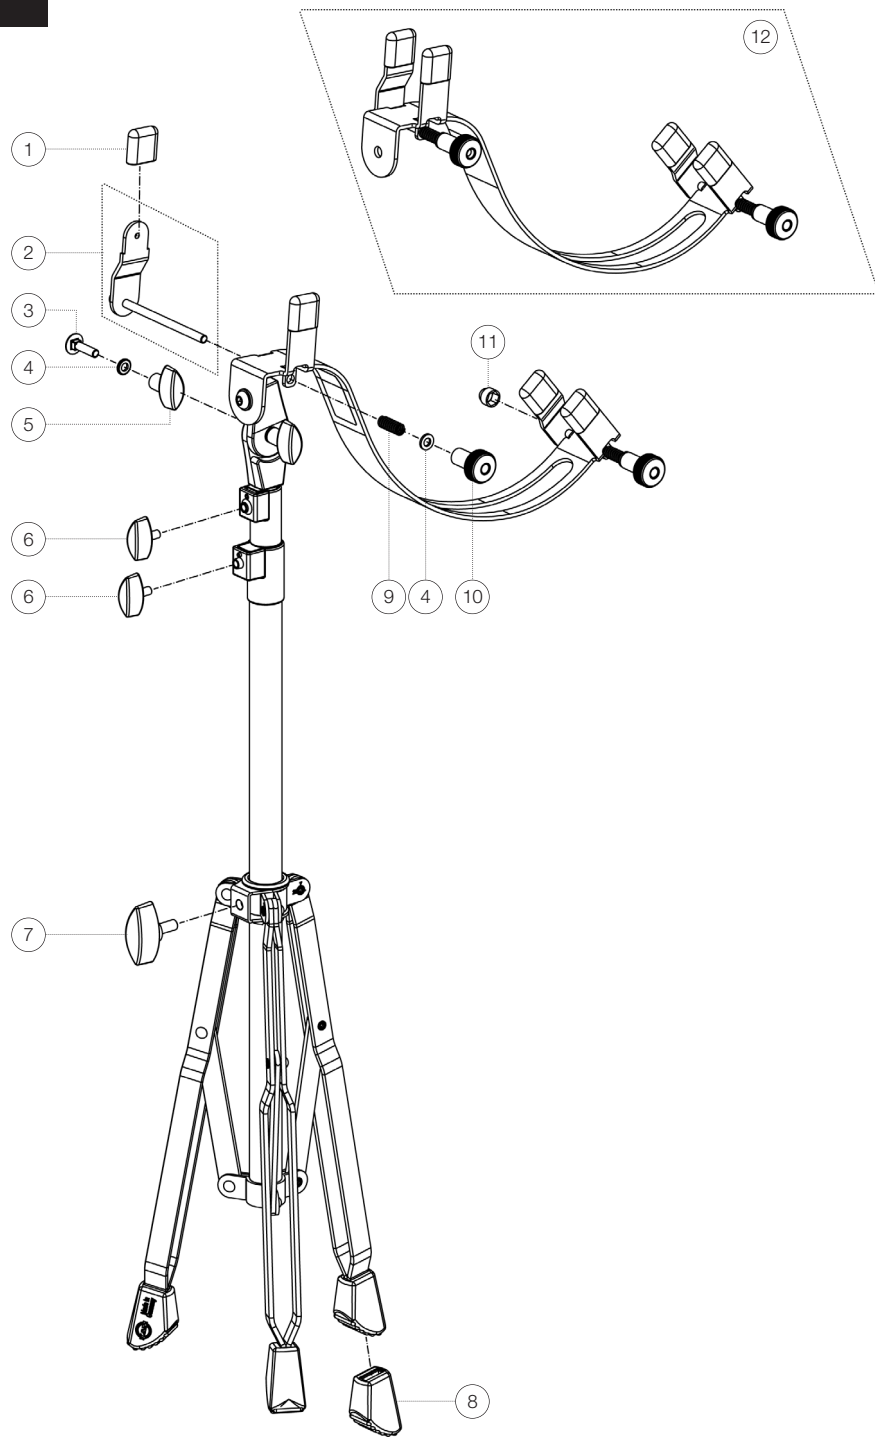

Spare parts list

14760 Guitar performer stand

14760-000-55 - black

*Rev03

Position	Description	Article No.	Quantity
1	End cap 20 x 5 mm	01-94-700-55	4
2	Stop bracket with screw and cap complete	6-14760-4-55	2
3	Carriage bolt M6 x 25 mm	03-07-320-29	1
4	Washer ø 6.4 mm	03-11-405-25	3
5	Clamping nut M6	01-83-260-55	1
6	Clamping screw M6 x 14 mm	01-83-050-55	2
7	Clamping screw M8 x 18 mm	01-83-822-55	1
8	End cap 17 x 6 mm	01-84-725-55	3
9	Pressure spring	03-15-150-00	2
10	Lock nut short	01-06-435-25	2
11	Protective cap M6	03-20-410-55	2
12	Electric guitar holder complete	6-14760-6-55	1