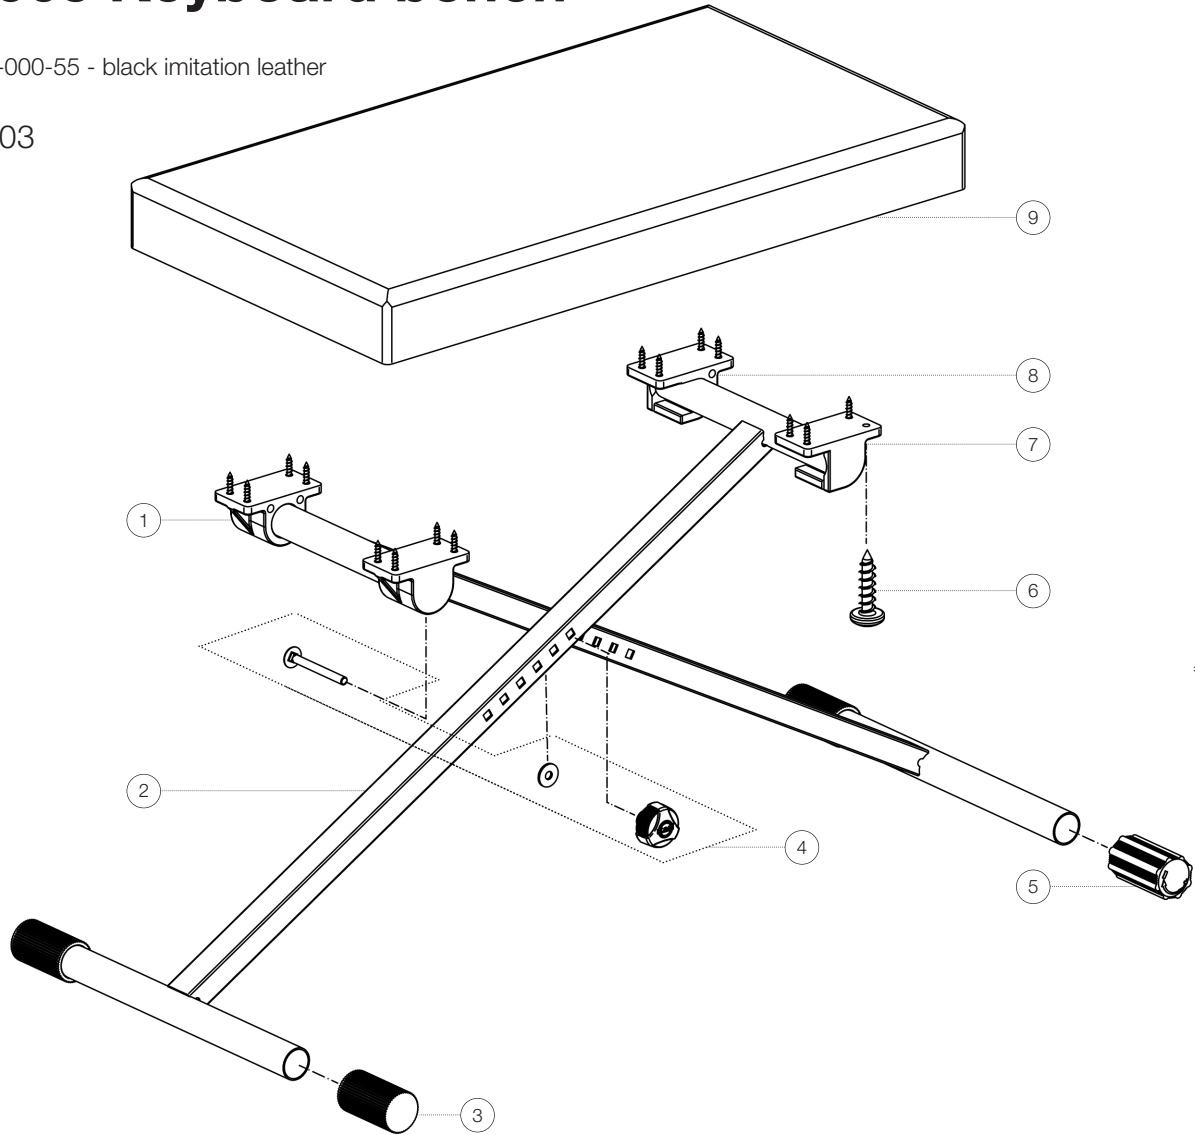

Spare parts list

# 14065 Keyboard bench

14065-000-55 - black imitation leather

\*Rev03

Position	Description	Article No.	Quantity
1	Lower joint part closed	01-87-940-55	2
2	H-support tube complete	01-84-770-55	2
3	End cap with grooves	01-84-770-55	3
4	Screw connection	3-00-000-094	1
5	Adjustable end cap	01-84-778-55	1
6	Pan Head screw 5 x 20 mm	03-06-250-29	16
7	Lower joint part open left	01-87-946-55	1
8	Lower joint part open right	01-87-945-55	1
9	Seat complete	03-55-793-55	1