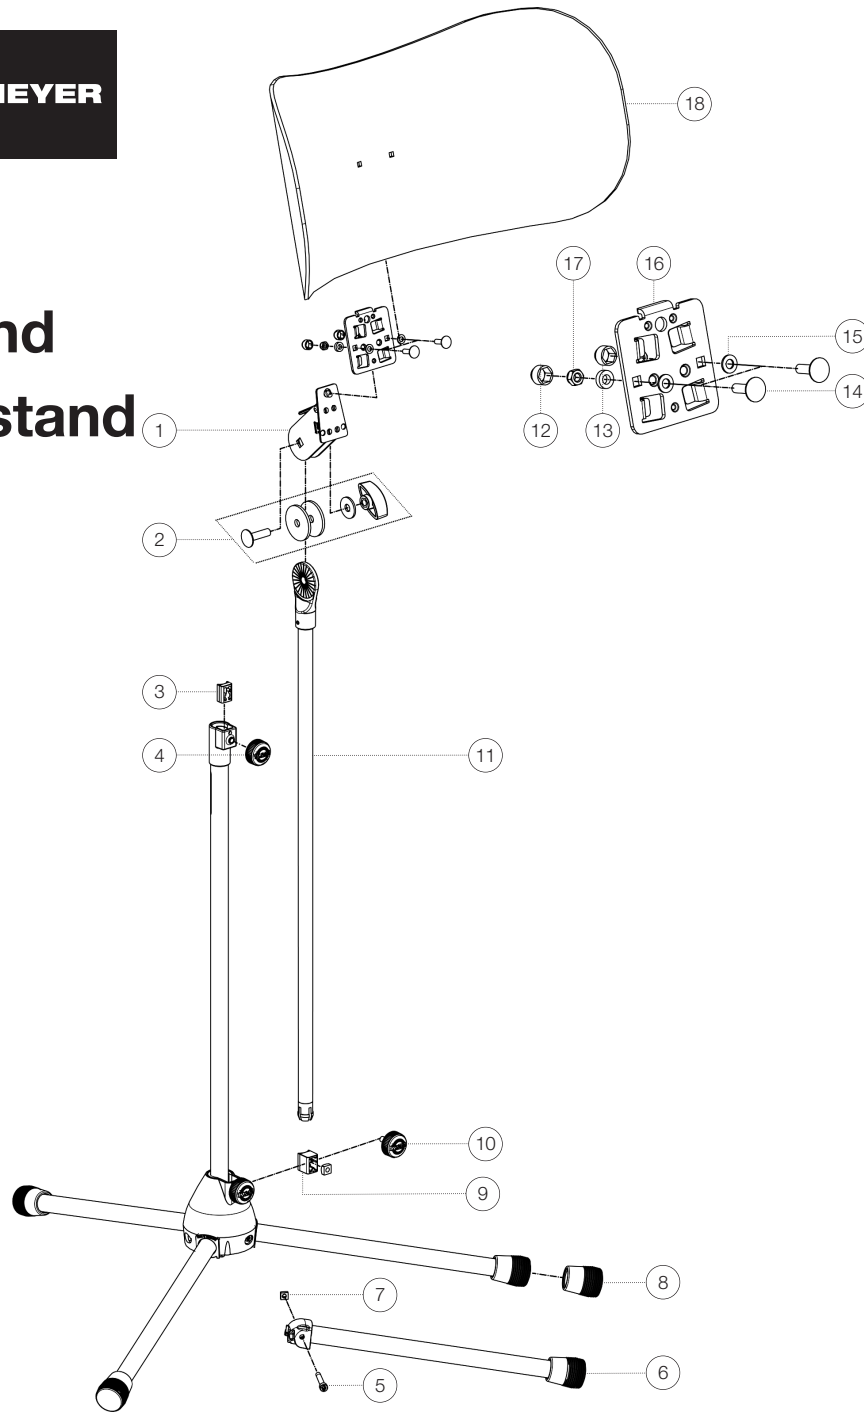

Spare parts list

# 11900 Sound insulation stand

11900-000-55 - black

\*Rev06

Position	Description	Article No.	Quantity
1	Tilt connector with quick-release fastener complete	6-11810-5-55	1
2	Screw connection	3-00-000-065	1
3	Clamping element with pin R7.5	01-86-630-55	1
4	Knurled screw with logo M6 x 10 mm	01-82-936-55	1
5	Allen screw M5 x 36 mm	03-02-176-29	3
6	Leg tube complete	6-21025-1-55	3
7	Square nut M5	03-08-210-29	3
8	End cap	01-84-980-55	3
9	Clamping element with pin R10	6-86642-1-55	1
10	Knurled screw with logo M6 x 22 mm	01-82-948-55	1
11	Extension tube with swivel head ø 16 mm complete	6-11810-3-55	1
12	Protective cap	03-20-405-55	2
13	Spacer sleeve	03-11-860-55	2
14	Carriage bolt M5 x 18 mm	03-07-128-25	2
15	Washer PVC	03-11-300-00	2
16	Prismatic plate	01-44-455-55	1
17	Locking nut M5	03-08-240-29	2
18	Sound insulation plate (Plexiglas)	03-55-980-00	1