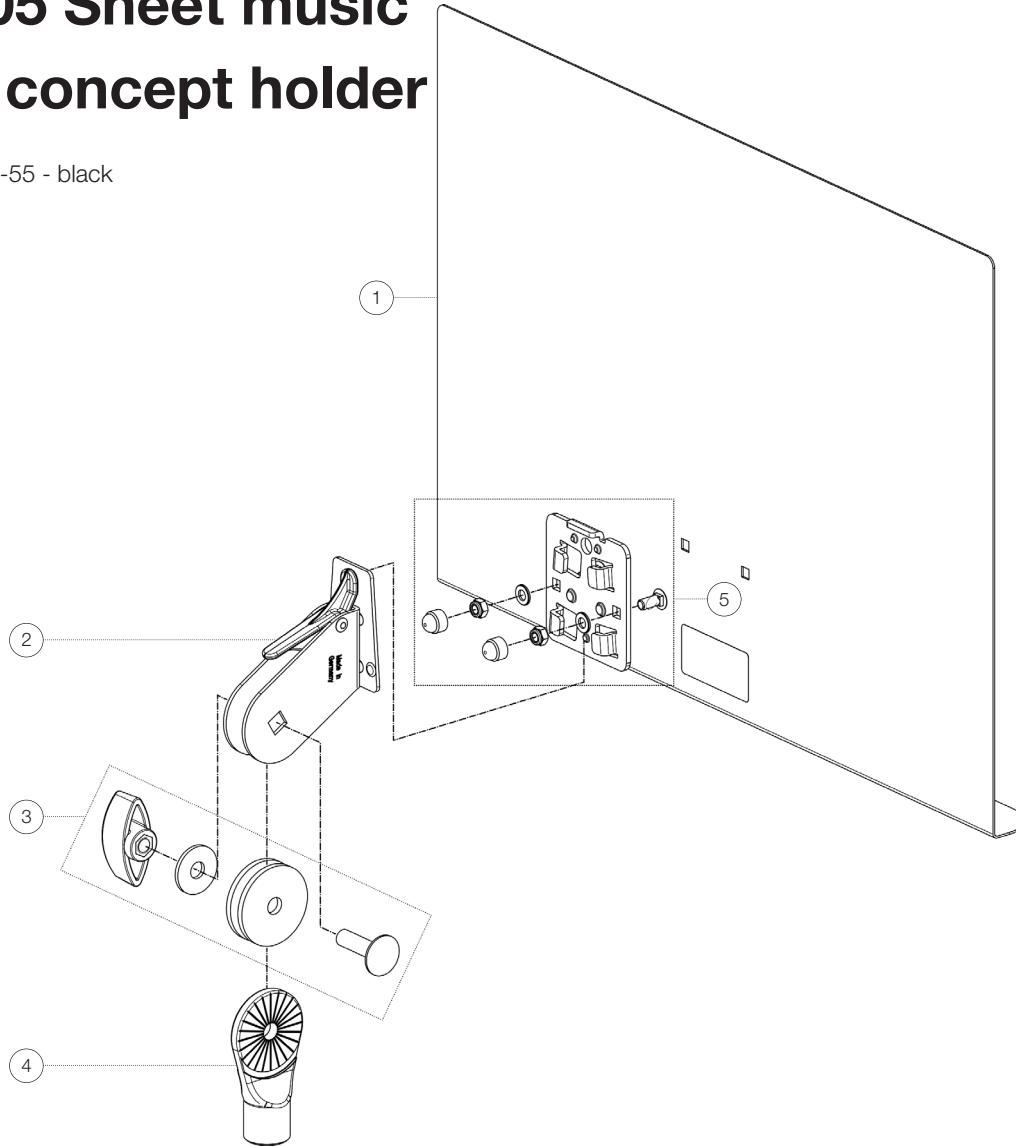

Spare parts list

18805 Sheet music and concept holder

18805-300-55 - black

*Rev03

Position	Description	Article No.	Quantity
1	Music desk	02-50-006-55	1
2	Tilt connector with quick-release fastener complete	6-11810-5-55	1
3	Screw connection of the music desk	3-00-000-065	1
4	Swivel head 3/8"	02-40-430-55	1
5	Accessories bag connecting plate	6-10068-1-00	1