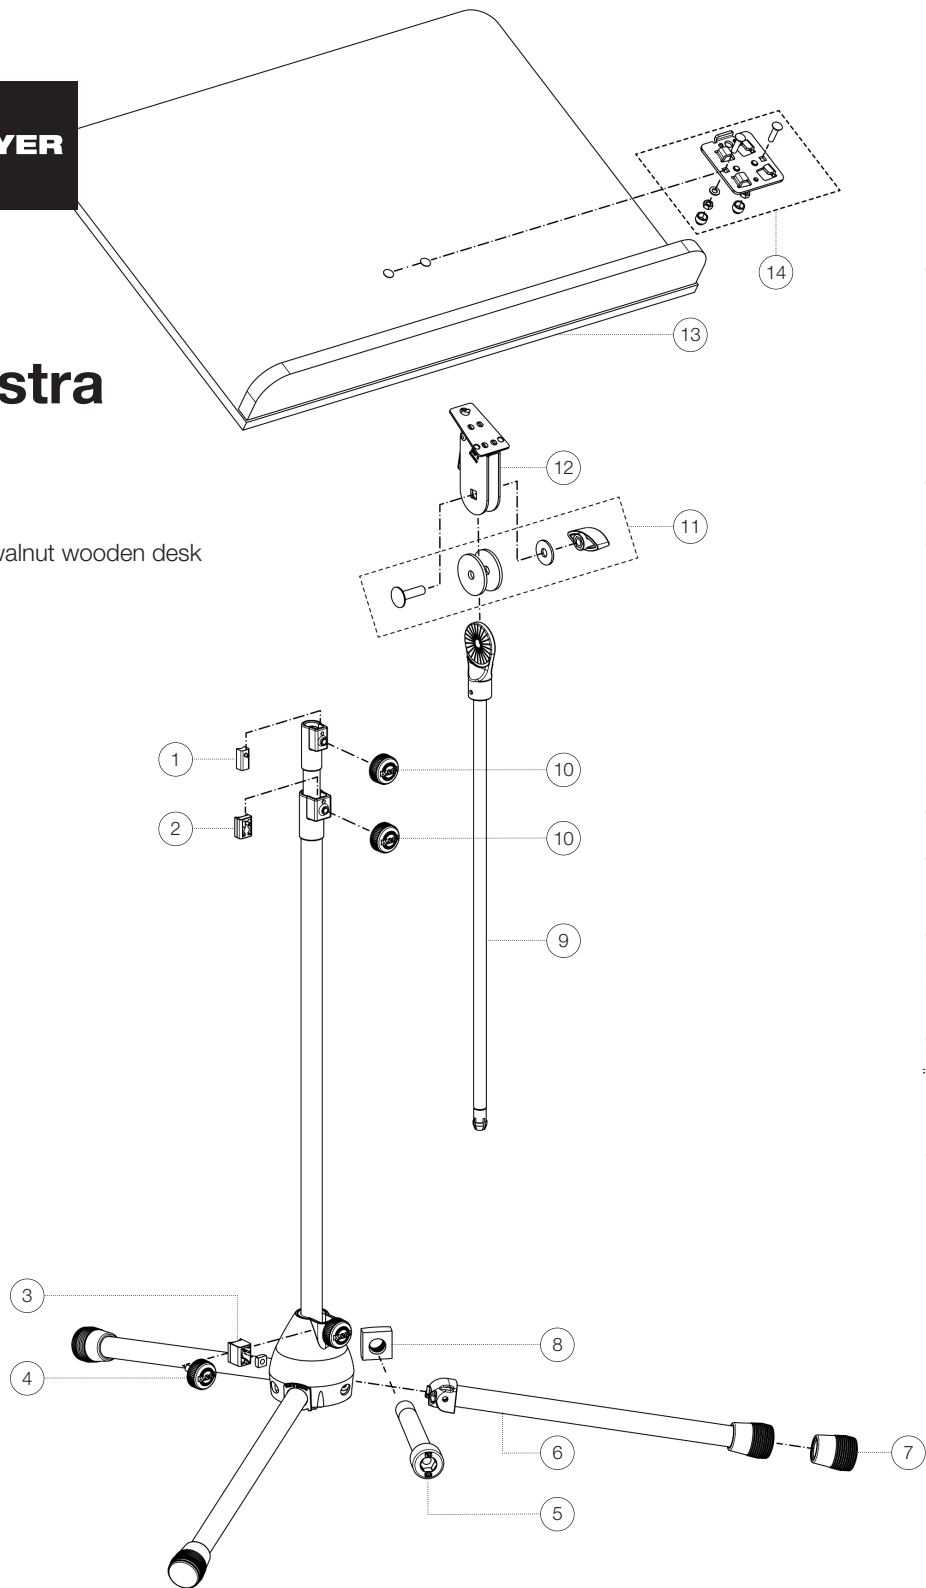

Spare parts list

118/4 Orchestra music stand

11841-000-02 - chrome stand, walnut wooden desk

*Rev 11

Position	Description	Article No.	Quantity
1	Clamping element with pin R6	01-86-620-55	1
2	Clamping element with pin R7.5	01-86-630-55	1
3	Clamping element with pin R10	6-86642-1-55	1
4	Knurled screw with logo M6 x 22 mm	01-82-948-55	1
5	Allen screw M5 x 36 mm	03-02-176-29	3
6	Leg tube complete	6-21025-1-02	3
7	End cap	01-84-980-55	3
8	Square nut M5	03-08-210-29	3
9	End tube with swivel head ø 16 mm complete	6-11840-1-02	1
10	Knurled screw with logo M6 x 10 mm	01-82-936-55	2
11	Screw connection of the music desk	3-00-000-065	1
12	Tilt connector with quick-release fastener complete	6-11810-5-55	1
13	Music desk	03-55-165-00	1
14	Accessories bag for connecting plate	3-00-000-134	1