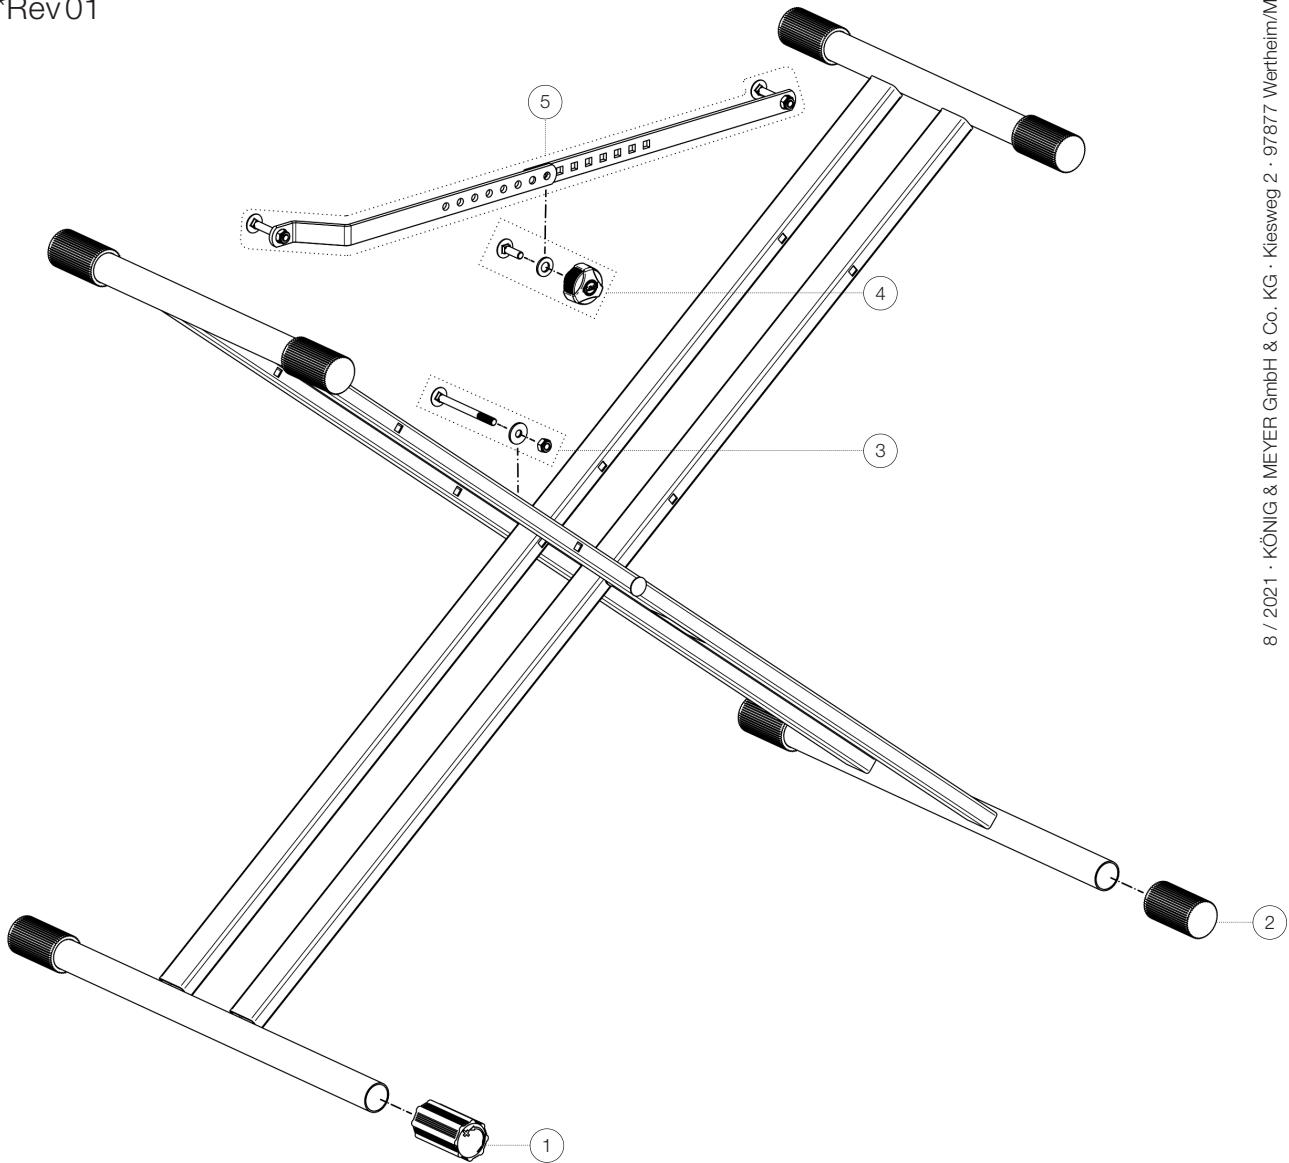

Spare parts list

18963 Keyboard stand

18963-071-55 - black

*Rev01

Position	Description	Article No.	Quantity
1	Adjustable end cap	01-84-778-55	1
2	End cap with grooves	01-84-770-55	7
3	Screw connection at the base frame	3-00-000-021	2
4	Screw connection of the braces	3-00-000-022	1
5	Braces with screws	3-00-000-023	1