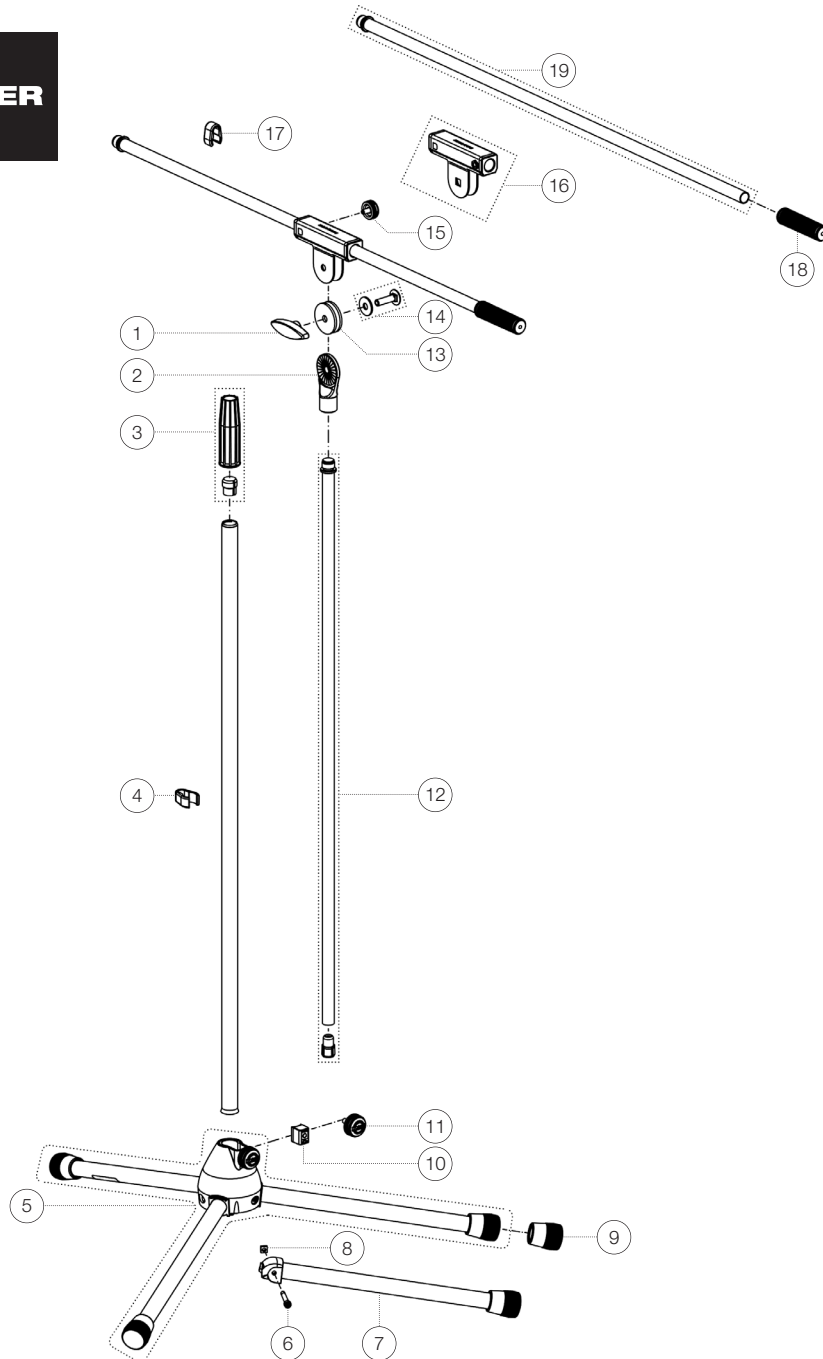

Spare parts list

210/6 Micro- phone stand

21060-500-55 - black

*Rev07

Position	Description	Article No.	Quantity
1	Clamping nut M8	01-83-981-55	1
2	Swivel head 5/8"	02-40-440-55	1
3	Clutch with tension ring	3-00-000-018	1
4	Cable holder ø 20 mm	01-85-970-55	1
5	Base with legs	3-00-000-017	1
6	Cylinder head screw M5 x 36 mm	03-02-176-29	3
7	Foot tube complete	6-21025-1-55	3
8	Square nut M5	03-08-210-29	3
9	End cap	01-84-980-55	3
10	Clamping piece with pin R10 complete	6-86642-1-55	1
11	Knurled screw with logo M6 x 16 mm	01-82-948-55	1
12	Extension tube, plastic stop and threaded bolt	3-00-000-024	1
13	Rubber washer	03-21-161-55	2
14	Screw connection boom arm	3-00-000-019	1
15	Knurled screw with logo M6 x 12 mm	01-82-828-55	1
16	Swivel joint complete	6-27105-1-55	1
17	Cable holder ø 15 mm	01-85-960-55	1
18	Boom arm sleeve	01-95-845-55	1
19	Extension tube with threaded bolt	3-00-000-136	1