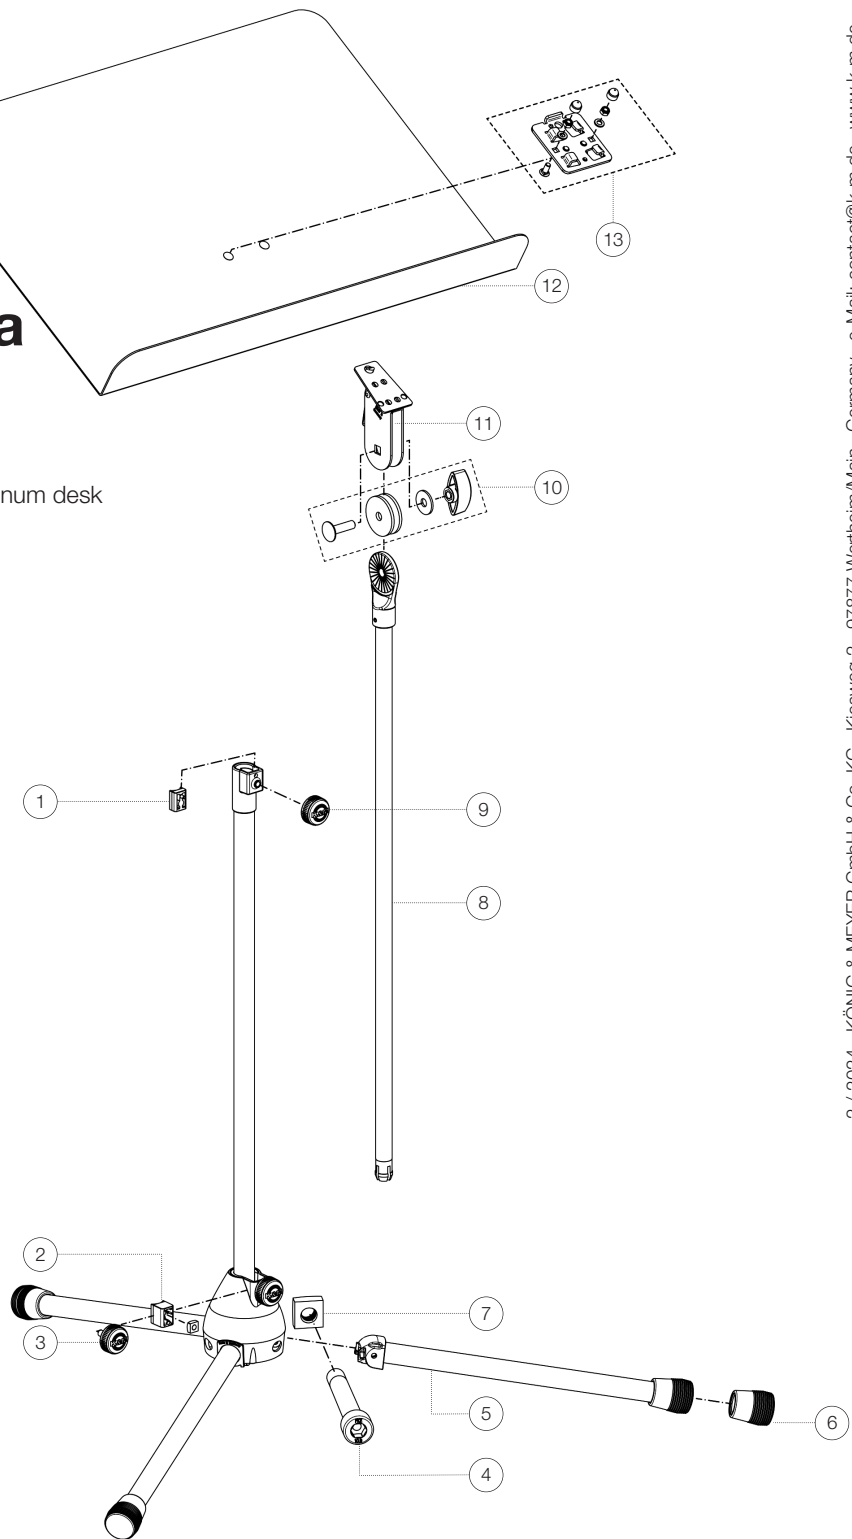

Spare parts list

118/1 Orchestra music stand

11818-000-55 - black stand, black aluminum desk

*Rev 10

Position	Description	Article No.	Quantity
1	Clamping element with pin R7.5	01-86-630-55	1
2	Clamping element with pin R10	6-86642-1-55	1
3	Knurled screw with logo M6 x 22 mm	01-82-948-55	1
4	Allen screw M5 x 36 mm	03-02-176-29	3
5	Leg tube complete	6-21025-1-55	3
6	End cap	01-84-980-55	3
7	Square nut M5	03-08-210-29	3
8	Extension tube with swivel head ø16 mm complete	6-11810-3-55	1
9	Knurled screw with logo M6 x 10 mm	01-82-936-55	1
10	Screw connection of the music desk	3-00-000-065	1
11	Tilt connector with quick-release fastener complete	6-11810-5-55	1
12	Music desk	02-60-152-55	1
13	Accessories bag for connecting plate	6-10068-1-00	1