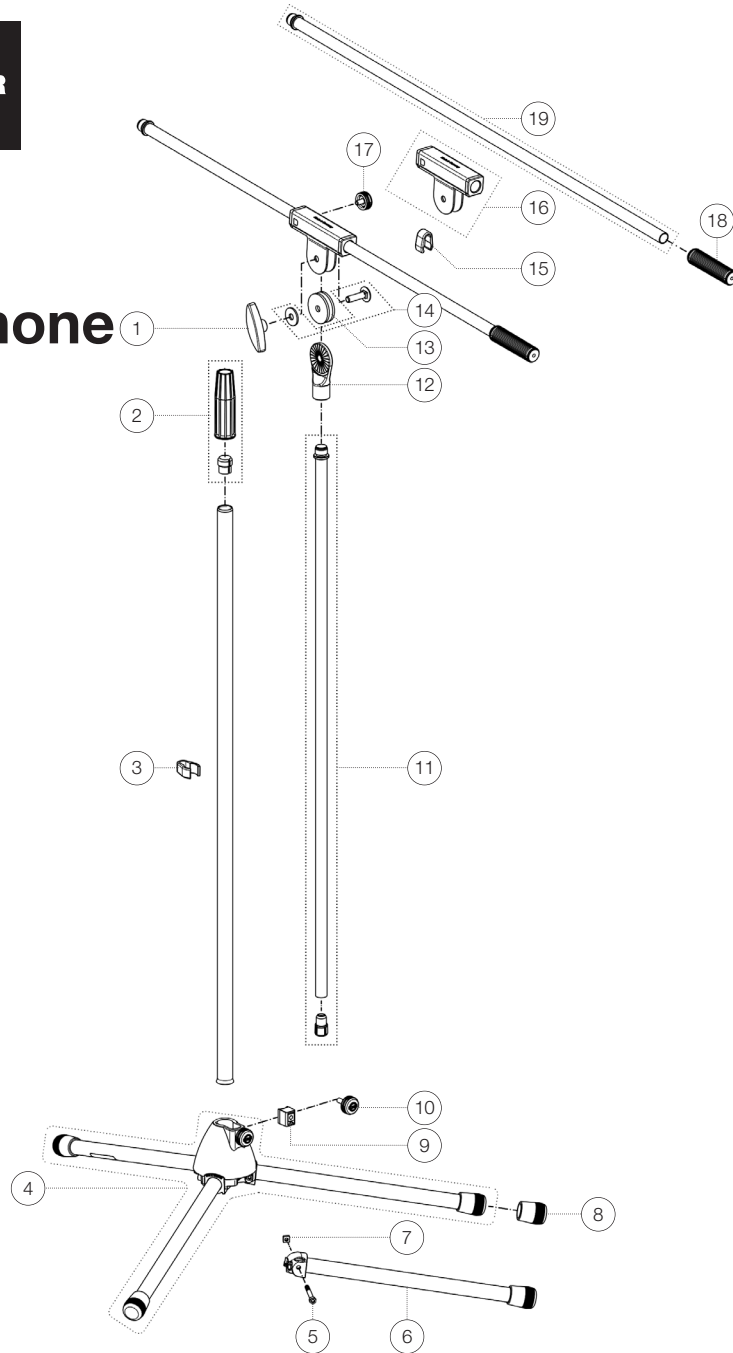

Spare parts list

# 27105 Microphone stand

27105-500-55 - black

\*Rev06

Position	Description	Article No.	Quantity
1	Locking nut M8	01-83-981-55	1
2	Clutch with tension ring	3-00-000-018	1
3	Cable holder ø 20 mm	01-85-970-55	1
4	Base with legs	3-00-000-036	1
5	Cylinder head screw M5 x 45 mm	03-02-185-45	3
6	Foot tube complete	6-82730-1-55	3
7	Square nut M5	03-08-210-29	3
8	End cap	01-84-882-55	3
9	Clamping piece with pin R 10 complete	6-86642-1-55	1
10	Knurled screw with logo M6 x 22 mm	01-82-838-55	1
11	Extension tube, plastic stop and threaded bolt	3-00-000-024	1
12	Swivel head 5/8"	02-40-440-55	1
13	Rubber washer	03-21-161-55	2
14	Screw connection boom arm	3-00-000-019	1
15	Cable holder ø 15 mm	6-27105-1-55	1
16	Swivel joint complete	01-85-960-55	1
17	Knurled screw with logo M6 x 12 mm	01-82-828-55	1
18	Boom arm sleeve	01-95-845-55	1
19	Extension tube with threaded bolt 5/8"	3-00-000-136	1