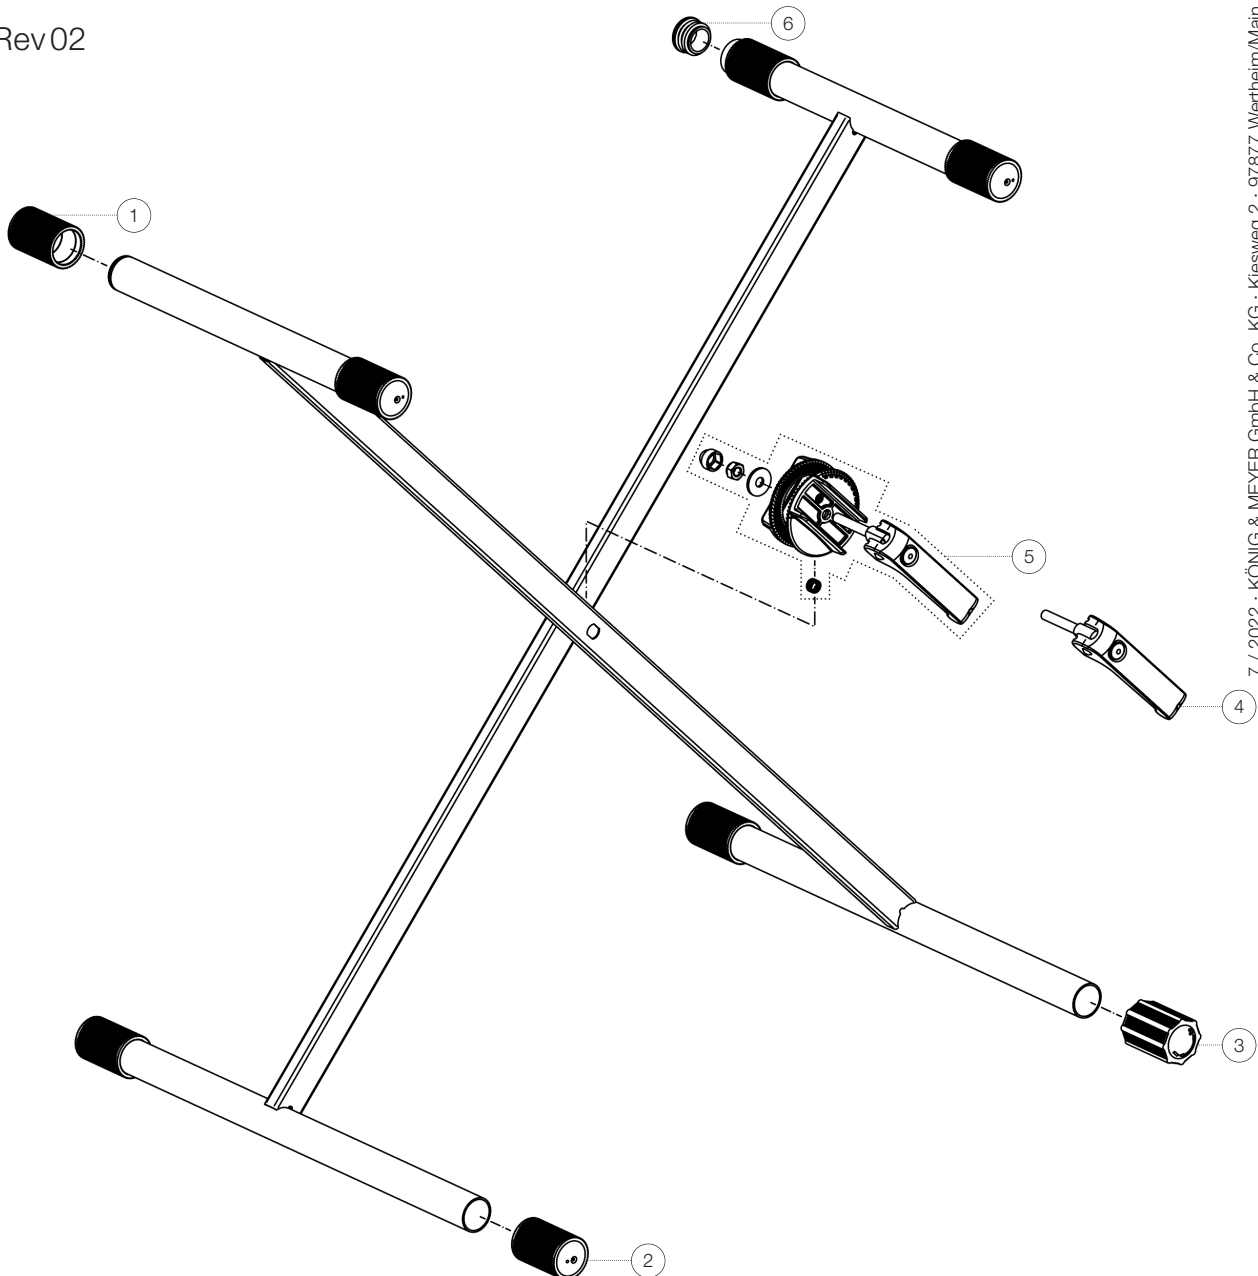

Spare parts list

18930 Keyboard stand

18930-070-55 - black

*Rev 02

Position	Description	Article No.	Quantity
1	End cap with grooves, overt	01-94-765-55	2
2	End cap with grooves	01-84-760-55	5
3	Adjustable end cap	01-84-768-55	2
4	Excenter clamping lever complete	6-18930-1-55	1
5	Excenter clamp with toothed washer	3-00-000-041	1
6	End cap	03-20-688-55	2