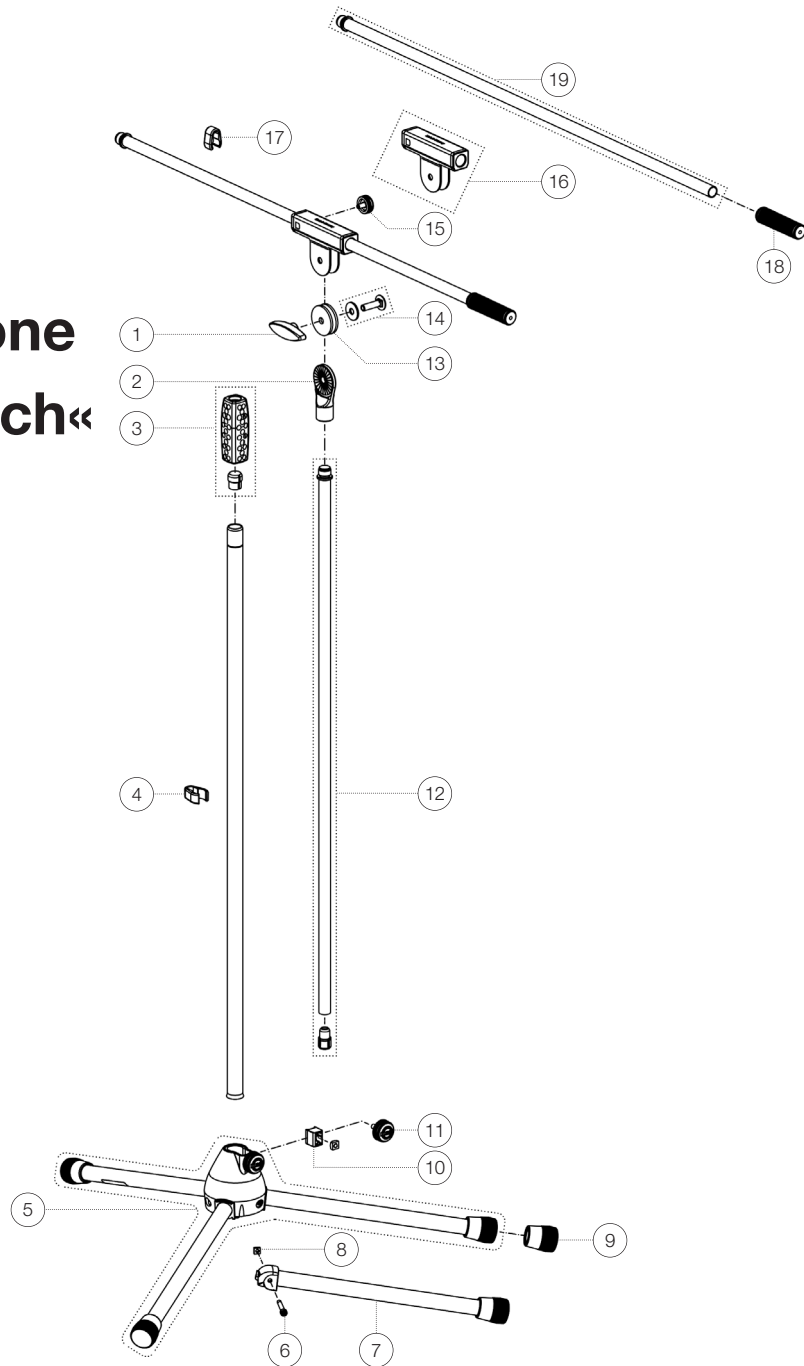

Spare parts list

21060 Microphone stand »Soft-Touch«

21060-500-87 - gray

*Rev09

Position	Description	Article No.	Quantity
1	Clamping nut M8	01-83-981-55	1
2	Swivel head 5/8"	02-40-440-87	1
3	Clutch with tension ring	3-00-000-079	1
4	Cable holder ø 20 mm	01-85-970-55	1
5	Base with legs	3-00-000-080	1
6	Cylinder head screw M5 x 36 mm	03-02-176-29	3
7	Foot tube complete	6-21025-1-87	3
8	Square nut M5	03-08-210-29	3
9	End cap	01-84-982-55	3
10	Clamping piece with pin R10 complete	6-86642-1-55	1
11	Knurled screw with logo M6 x 16 mm	01-82-948-55	1
12	Extension tube, plastic stop and threaded bolt	3-00-000-082	1
13	Rubber washer	03-21-161-55	2
14	Screw connection boom arm	3-00-000-019	1
15	Knurled screw with logo M6 x 12 mm	01-82-828-55	1
16	Swivel joint complete	6-27105-1-87	1
17	Cable holder ø 15 mm	01-85-960-55	1
18	Boom arm sleeve	01-95-845-55	1
19	Extension tube with threaded bolt	3-00-000-140	1