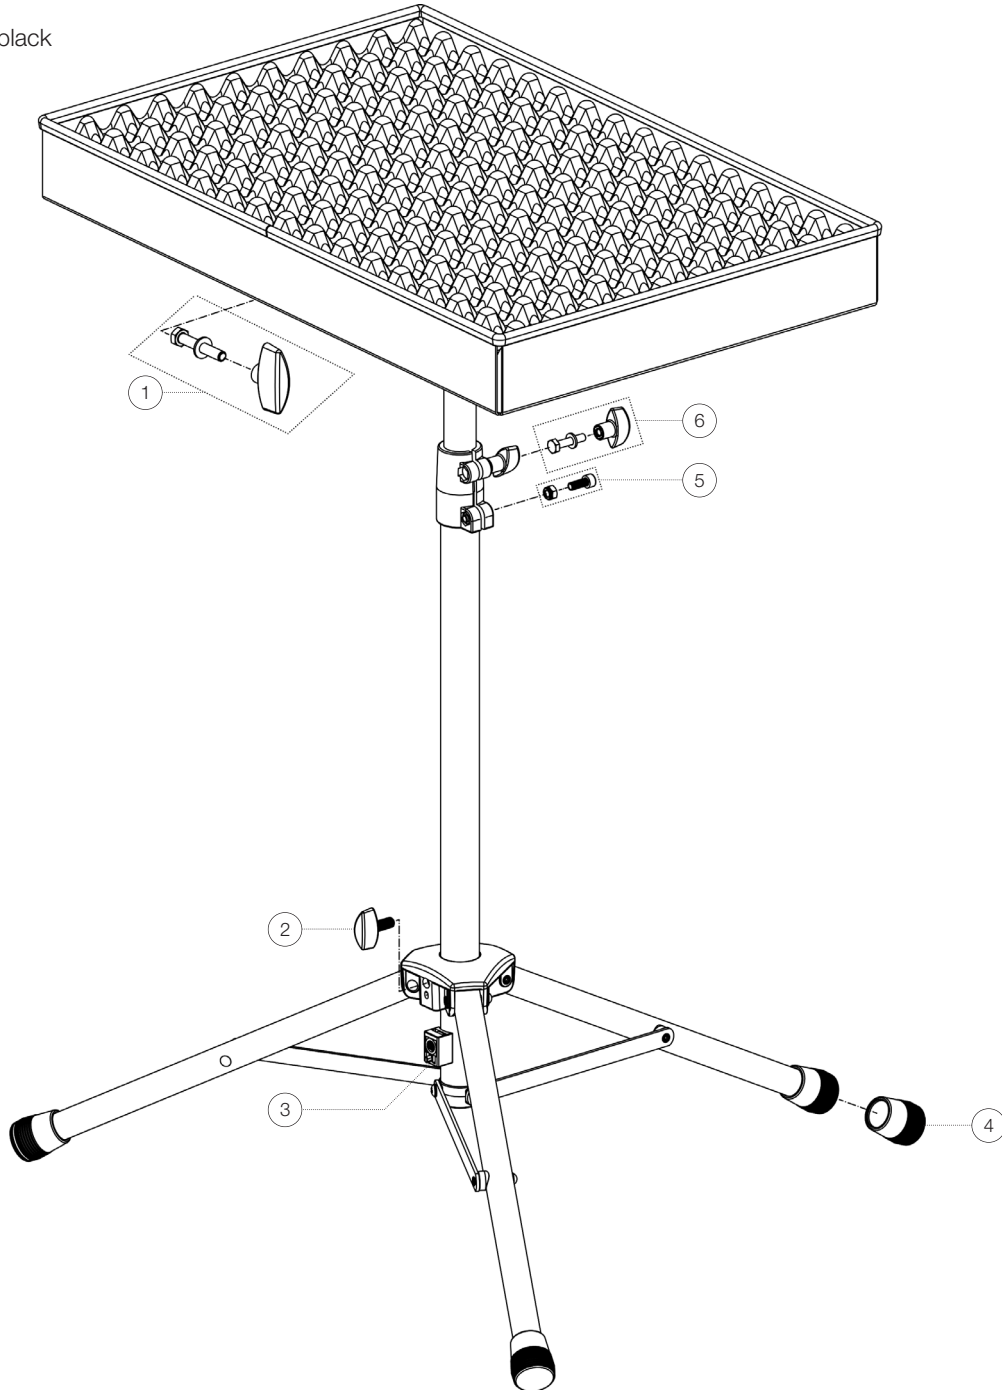

Spare parts list

13510 Percussion table »Pro«

13510-000-55 - black

*Rev 02

| Position | Description | Article No. | Quantity |
|----------|-------------------------------|--------------|----------|
| 1 | Screw connection | 3-00-000-102 | 1 |
| 2 | Clamping screw M8 x 19 mm | 01-83-100-55 | 1 |
| 3 | Clamping element with pin R15 | 6-86705-1-55 | 1 |
| 4 | End cap | 01-84-730-55 | 3 |
| 5 | Screw connection | 3-00-000-157 | 1 |
| 6 | Screw connection | 3-00-000-068 | 1 |