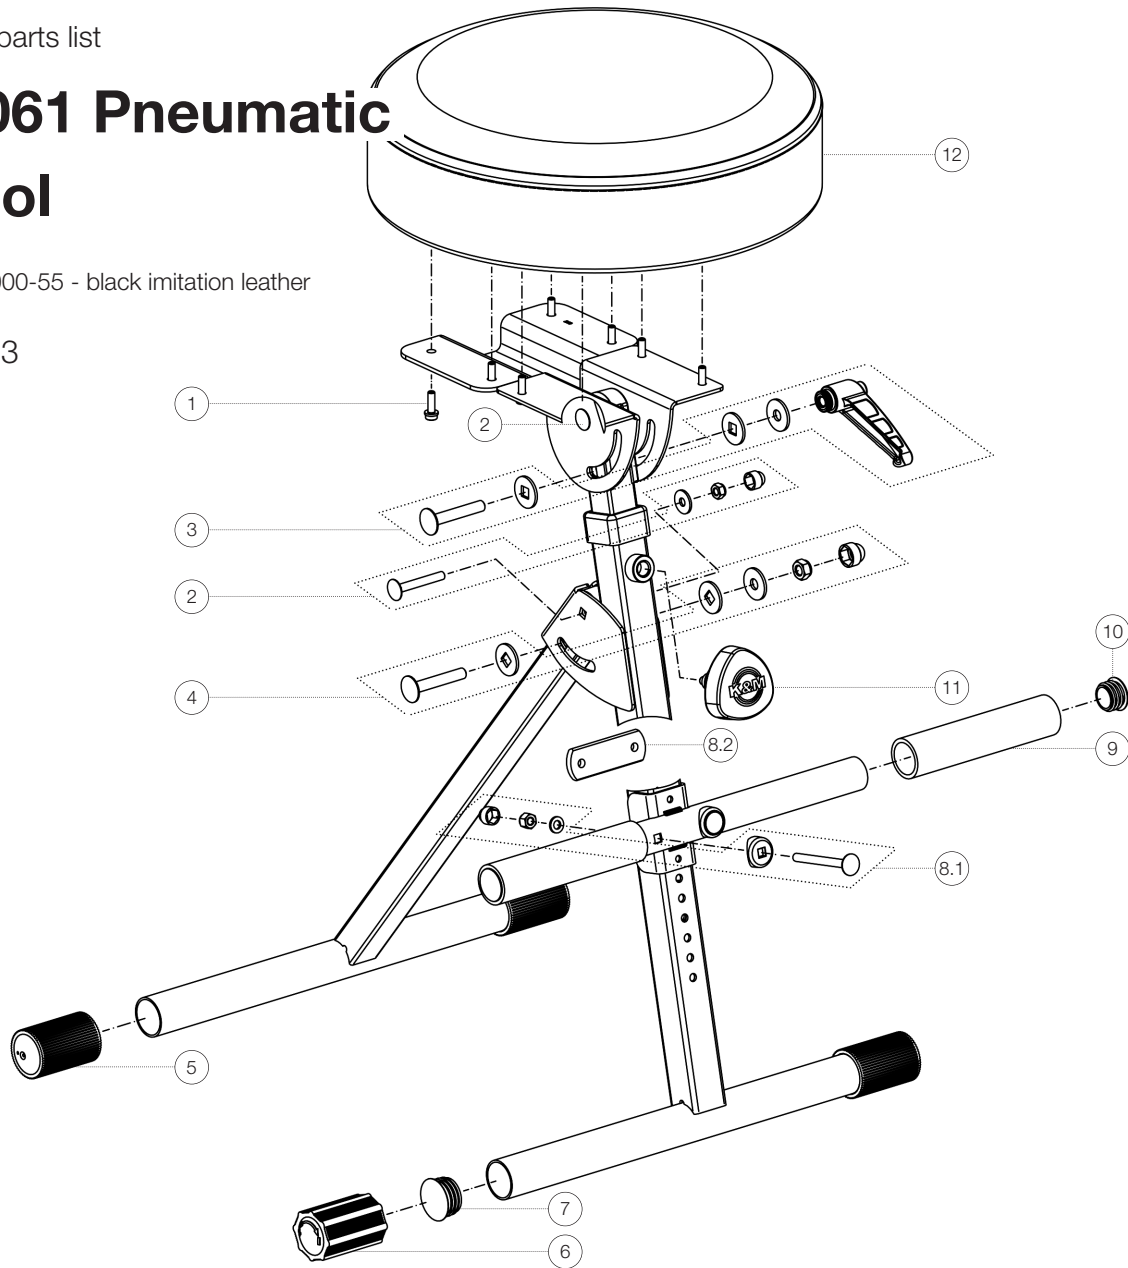

Spare parts list

# 14061 Pneumatic stool

14061-000-55 - black imitation leather

\*Rev03

Position	Description	Article No.	Quantity
1	Allen screw M5 x 16 mm	03-02-145-29	8
2	Screw connection	3-00-000-105	2
3	Screw connection with square hole washer and clamping lever	3-00-000-106	1
4	Screw connection with square hole washer	3-00-000-104	1
5	End cap with grooves	01-84-760-55	3
6	Adjustable end cap	01-84-768-55	1
7	Glider ø 27 mm	03-20-670-55	1
8	Accessories bag, consisting of:	6-14045-1-00	1
8.1	Screw connection with saddle washer	3-00-000-103	2
8.2	Clamping bracket	01-26-022-55	1
9	Soft grip sleeve	03-22-265-55	2
10	Glider ø 22 mm	03-20-680-55	2
11	Spring-loaded clamping knob complete with logo	6-18810-2-55	1
12	Upholstery seat	03-55-632-55	1