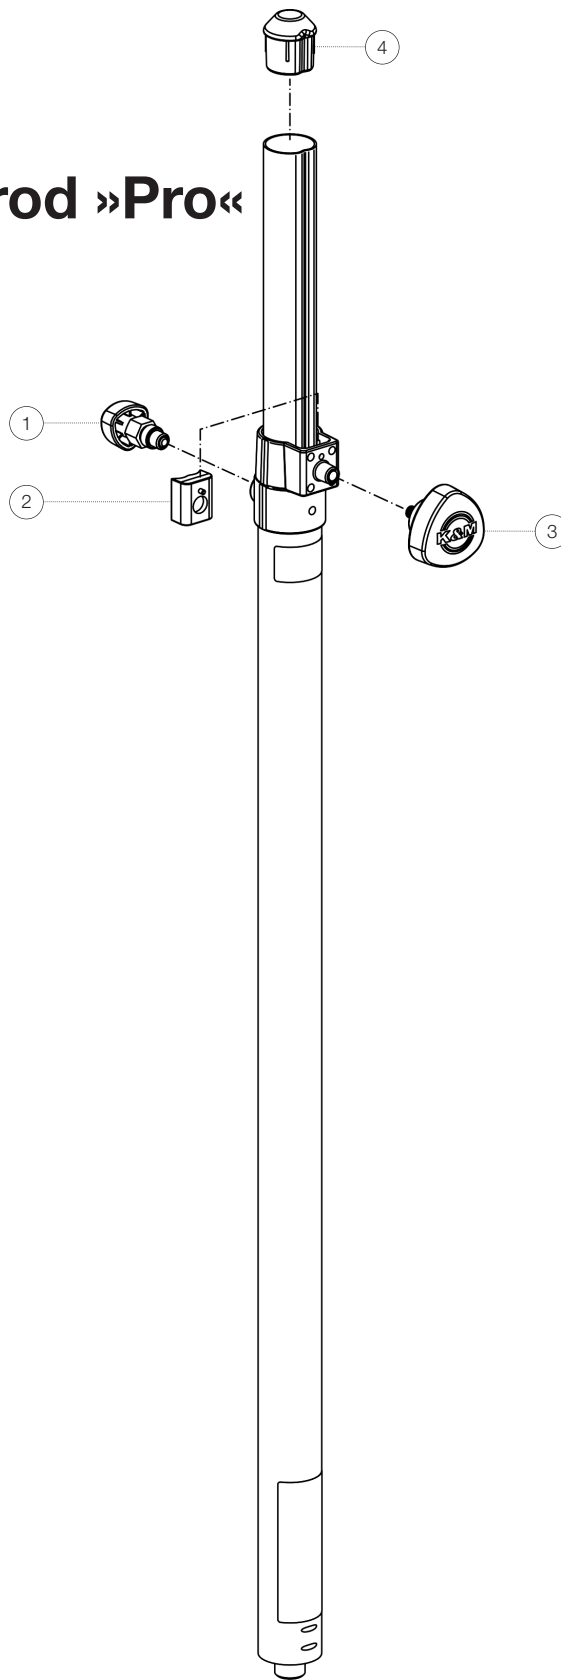

Spare parts list

26736 Distance rod »Pro«

26736-000-76 - pure white

*Rev 02

Position	Description	Article No.	Quantity
1	Spring-loaded bolt complete	6-21460-5-57	1
2	Clamping element with slot R17	6-86710-1-55	1
3	Clamping screw with logo M8 x 16/33 mm	01-82-763-57	1
4	Mounting aid	01-84-995-62	1