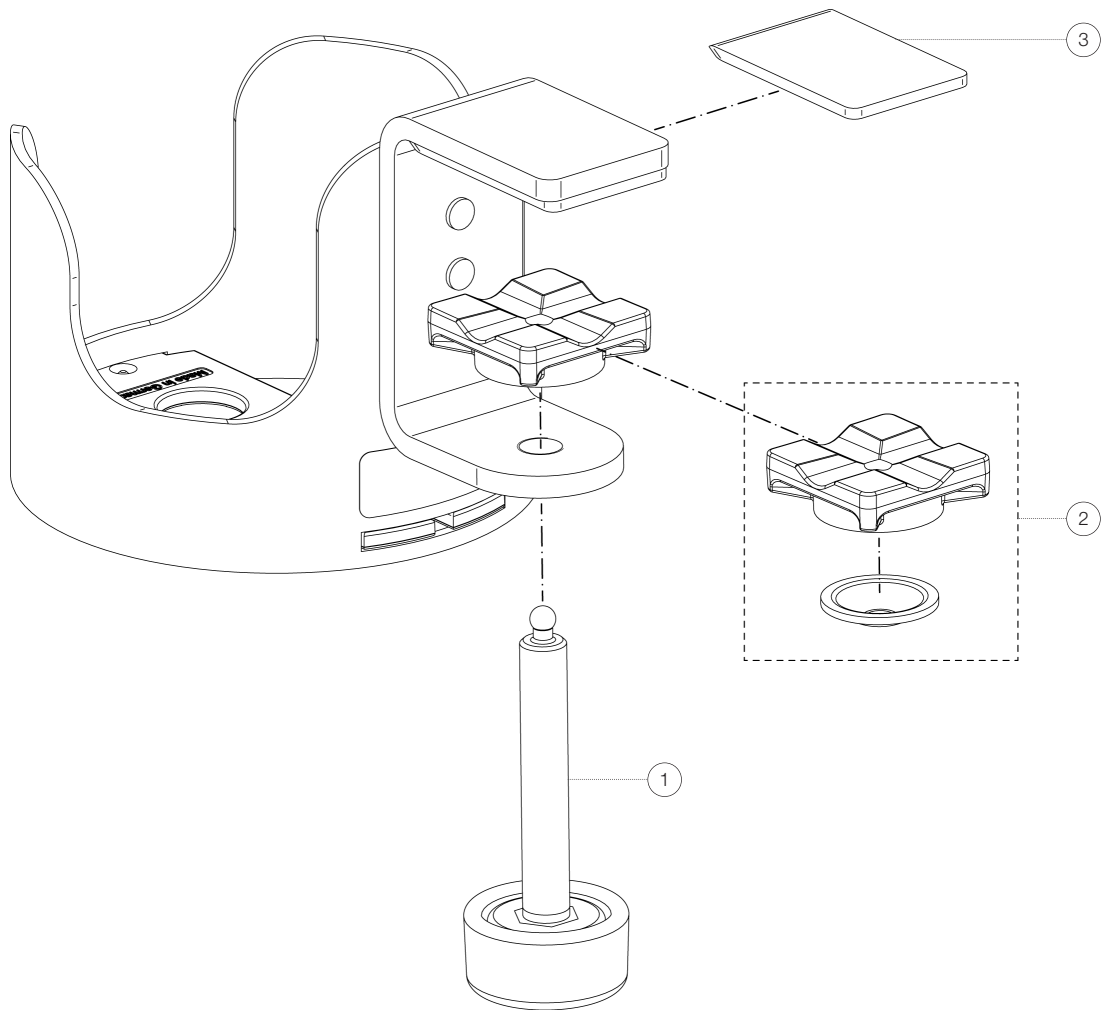

Spare parts list

16019 Drink holder

16019-000-55 - black

*Rev01

Position	Description	Article No.	Quantity
1	Clamping screw M8 x 50 mm	01-81-351-55	1
2	Protective cap and pressure plate	3-00-000-001	1
3	Foam strip 40 x 26 mm	03-21-862-55	1