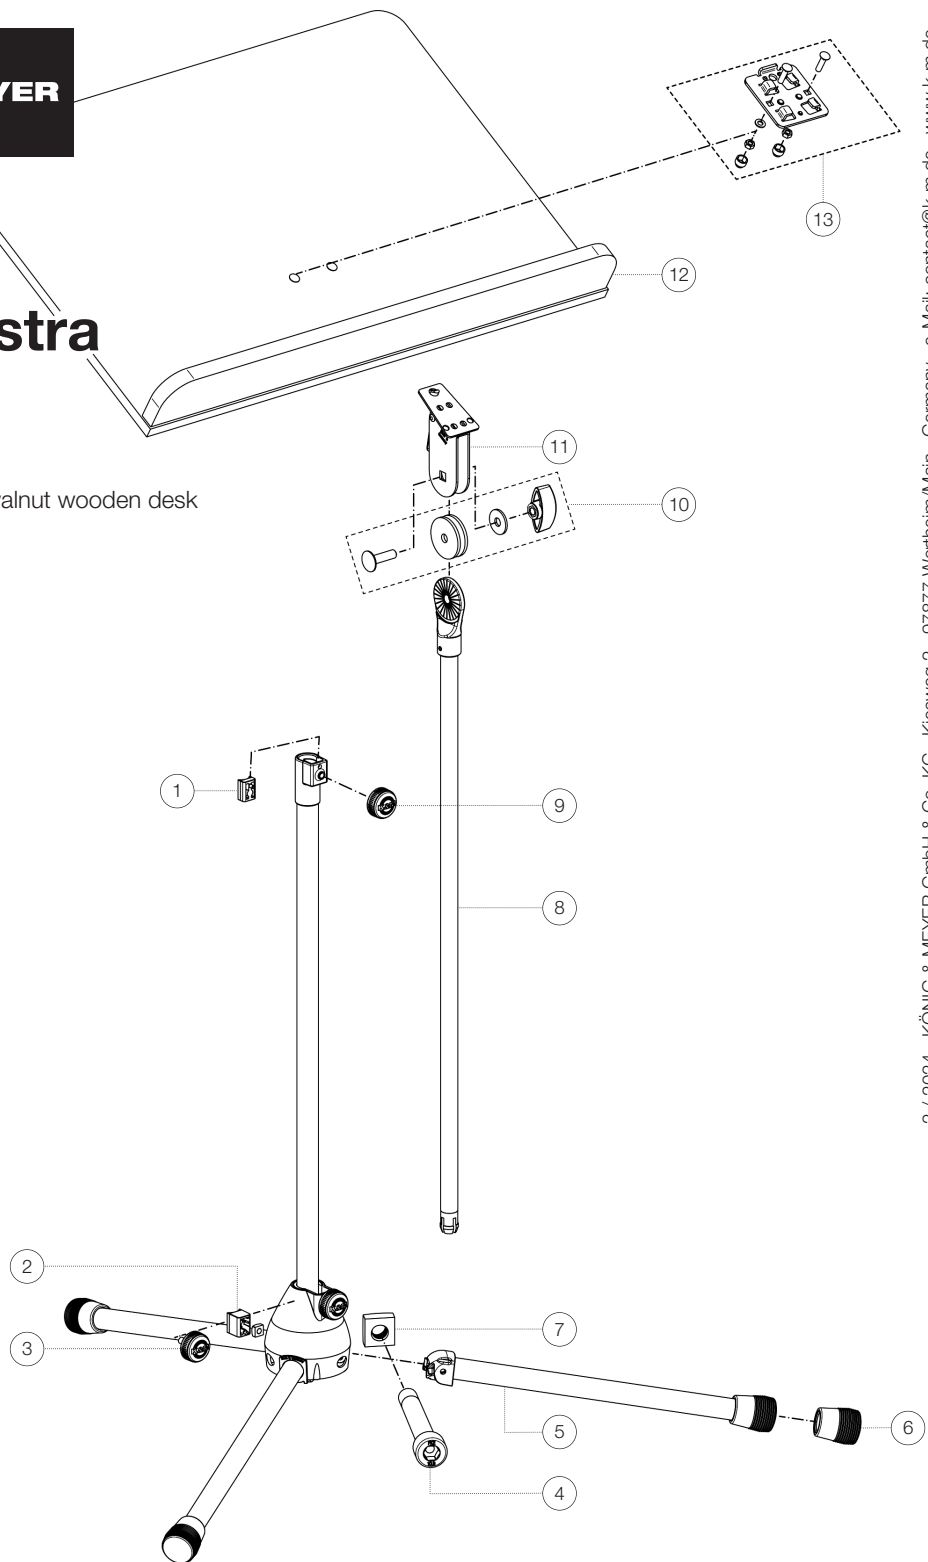

Spare parts list

118/1 Orchestra music stand

11811-050-02 - chrome stand, walnut wooden desk

*Rev 10

Position	Description	Article No.	Quantity
1	Clamping element with pin R7.5	01-86-630-55	1
2	Clamping element with pin R10	6-86642-1-55	1
3	Knurled screw with logo M6 x 22 mm	01-82-948-55	1
4	Allen screw M5 x 36 mm	03-02-176-29	3
5	Leg tube complete	6-21025-1-02	3
6	End cap	01-84-980-55	3
7	Square nut M5	03-08-210-29	3
8	Extension tube with swivel head ø16 mm complete	6-11810-3-02	1
9	Knurled screw with logo M6 x 10 mm	01-82-936-55	1
10	Screw connection of the music desk	3-00-000-065	1
11	Tilt connector with quick-release fastener complete	6-11810-5-55	1
12	Music desk	03-55-165-00	1
13	Accessories bag for connecting plate	3-00-000-134	1