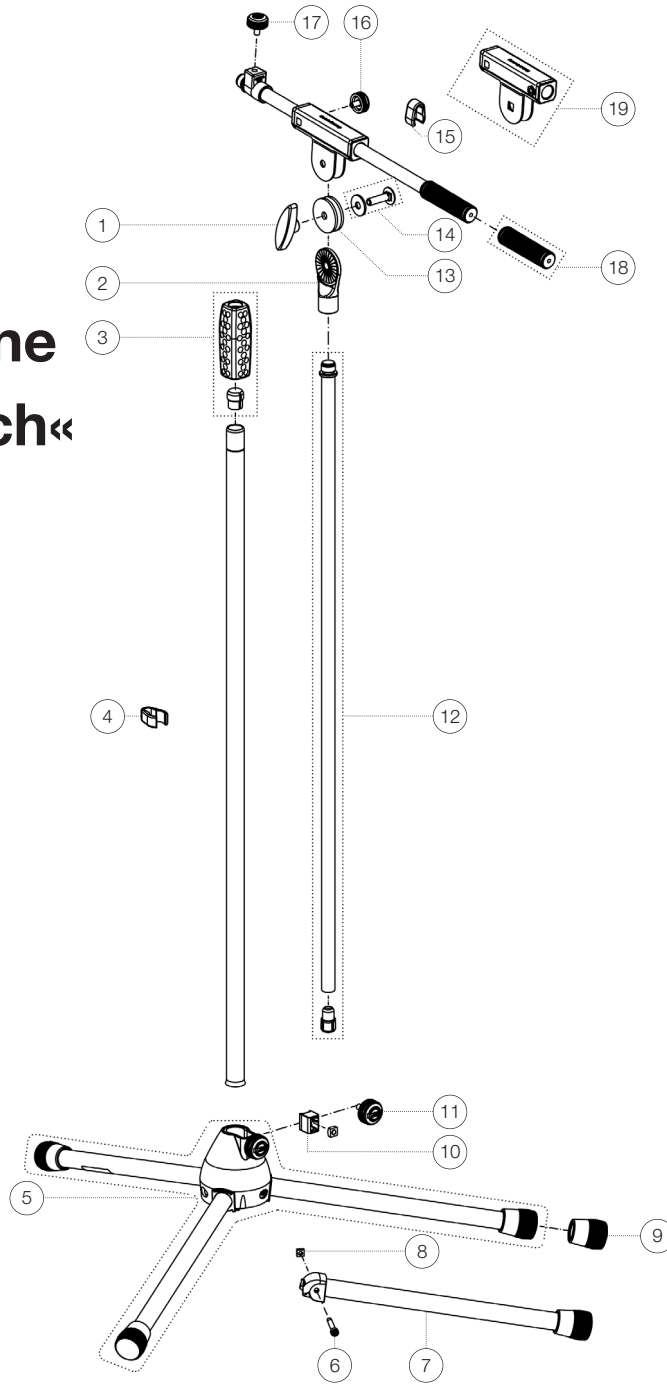

Spare parts list

21080 Microphone stand »Soft-Touch«

21080-500-87 - gray

*Rev07

Position	Description	Article No.	Quantity
1	Clamping nut M8	01-83-981-55	1
2	Swivel head 5/8"	02-40-440-55	1
3	Clutch with tension ring	3-00-000-079	1
4	Cable holder ø 20 mm	01-85-970-55	1
5	Base with legs	3-00-000-080	1
6	Cylinder head screw M5 x 36 mm	03-02-176-29	3
7	Foot tube complete	6-21025-1-87	3
8	Square nut M5	03-08-210-29	3
9	End cap	01-84-982-55	3
10	Clamping piece with pin R10 complete	6-86642-1-55	1
11	Knurled screw with logo M6 x 16 mm	01-82-948-55	1
12	Extension tube, plastic stop and threaded bolt	3-00-000-082	1
13	Rubber washer	03-21-161-55	2
14	Screw connection boom arm	3-00-000-019	1
15	Cable holder ø 15 mm	01-85-960-55	1
16	Knurled screw with logo M6 x 12 mm	01-82-828-55	1
17	Knurled screw with logo M6 x 16 mm	01-82-834-55	1
18	Boom arm sleeve	01-95-845-55	1
19	Swivel joint complete	6-27105-1-87	1