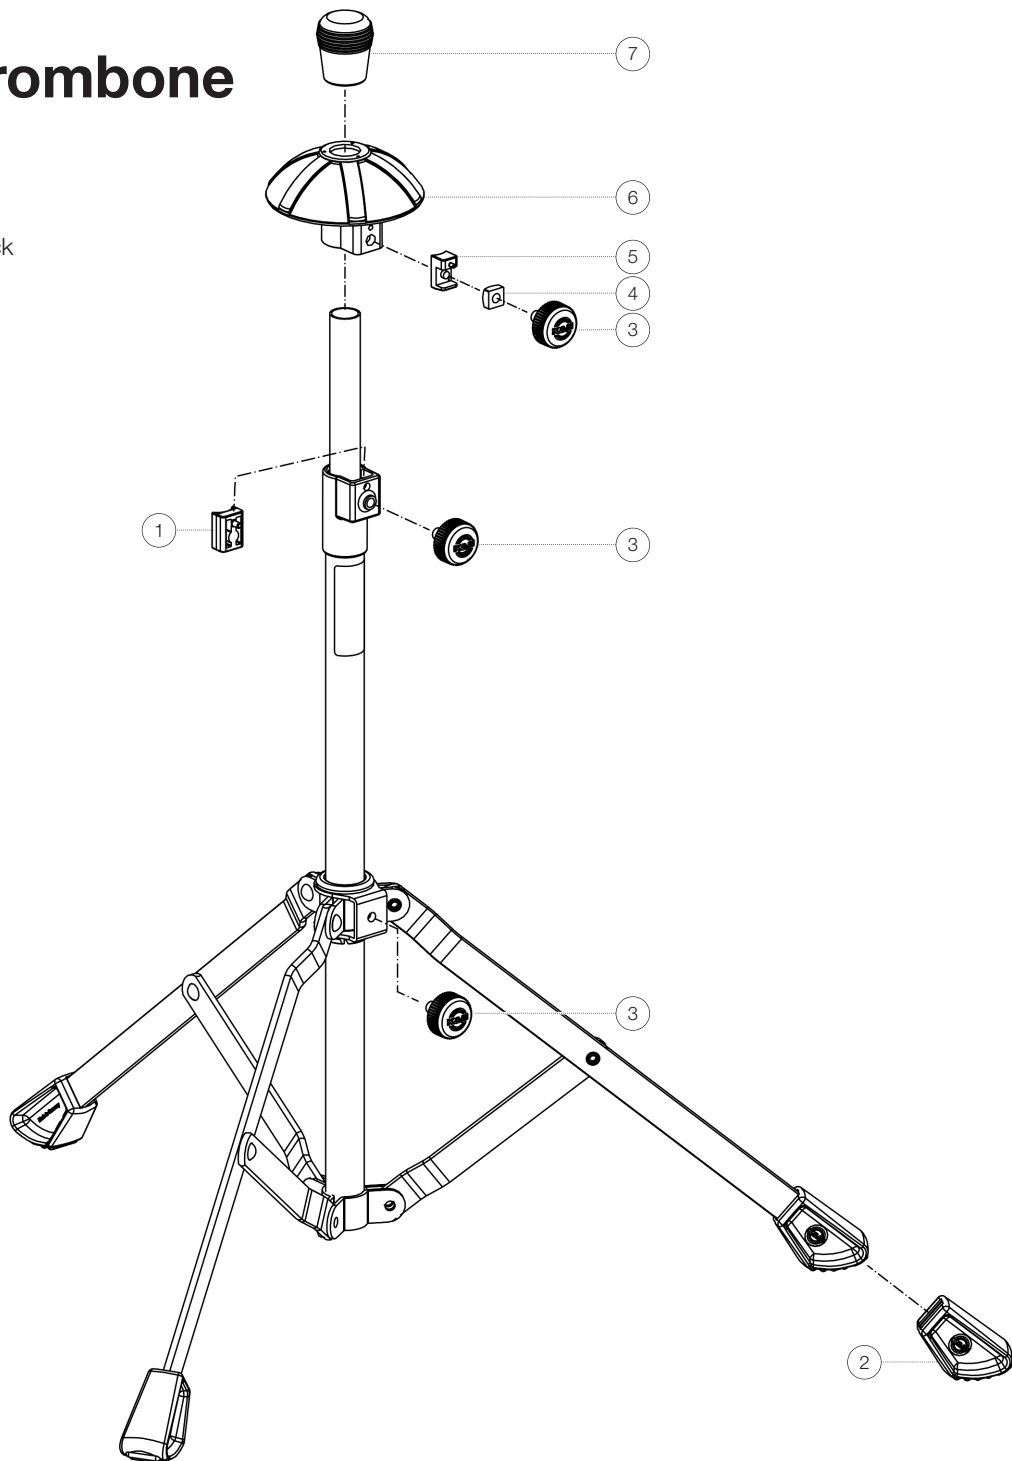

Spare parts list

149/9 Trombone stand

14990-000-55 - black

*Rev03

Position	Description	Article No.	Quantity
1	Clamping piece with pin R7,5	01-86-630-55	1
2	End cap	01-84-722-55	3
3	Knurled screw with logo M6 x 16 mm	01-82-834-55	3
4	Square nut M6	03-08-305-29	1
5	Clamping piece with pin	01-86-634-55	1
6	Trombone peg	01-84-355-55	1
7	End cap	01-94-887-55	1