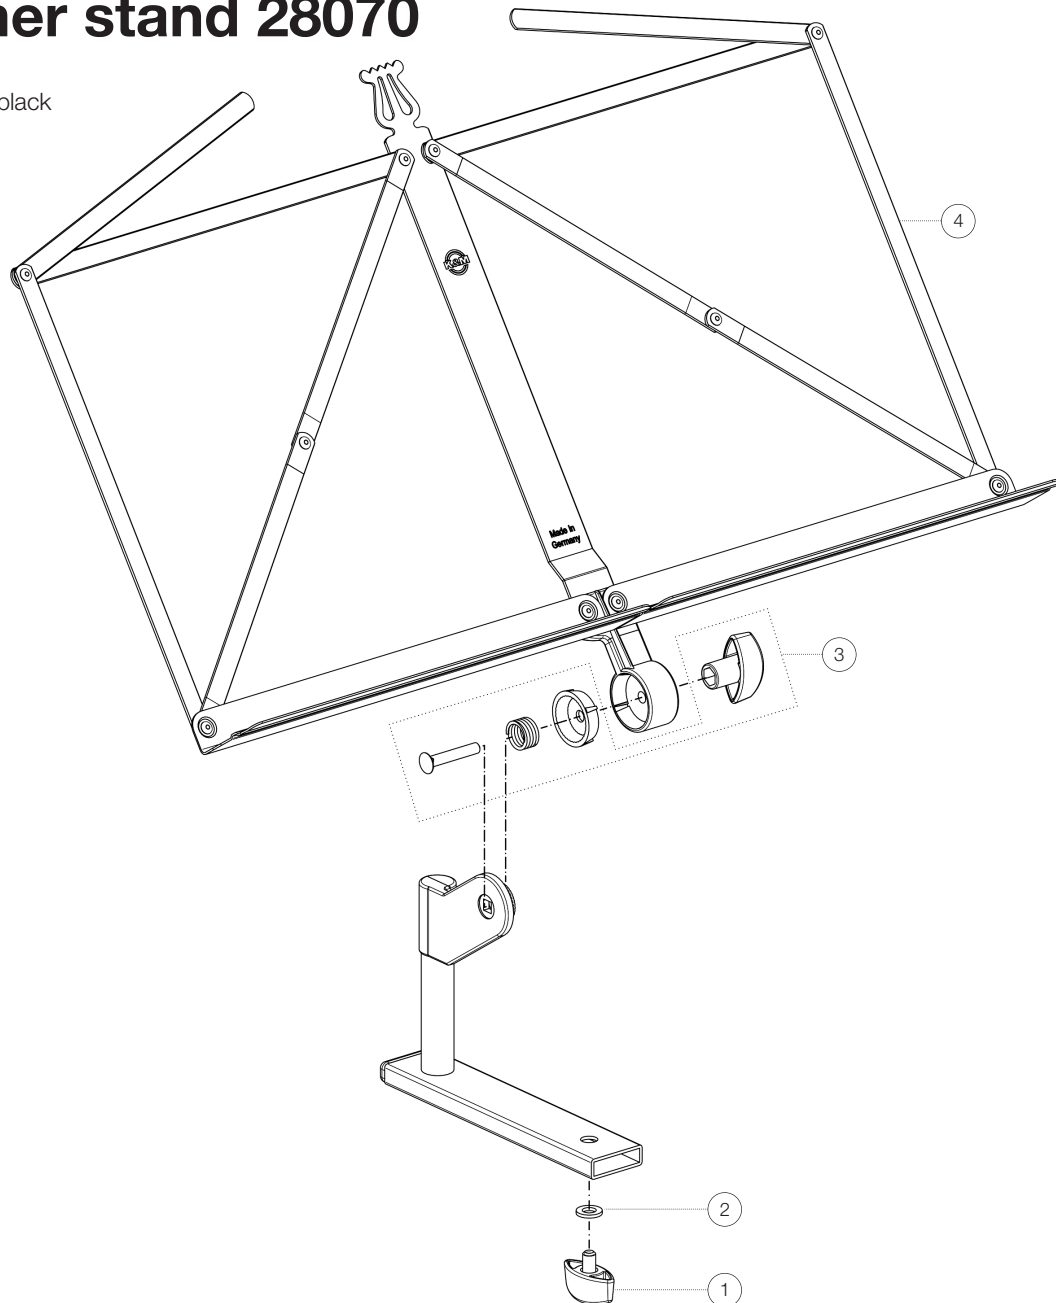

Spare parts list

# 11515 Music holder for dulcimer stand 28070

11515-000-55 - black

\*Rev01

Position	Description	Article No.	Quantity
1	Clamping screw M6 x 12 mm	01-83-040-55	1
2	Washer	03-11-405-25	1
3	Screw connection of the music desk	3-00-000-005	1
4	Music desk complete	6-10065-1-55	1