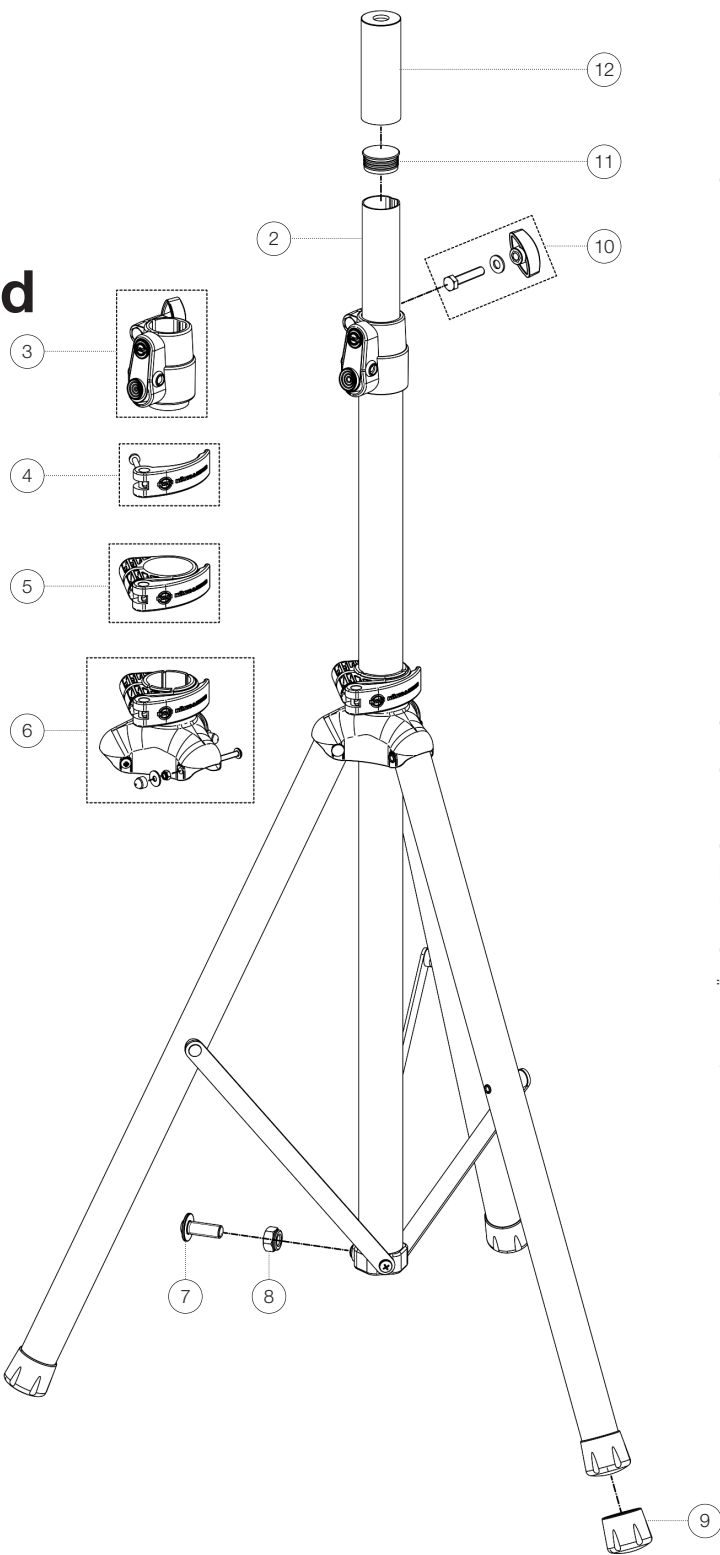

Spare parts list

21449 Speaker stand

21449-000-55 - black

*Rev 03

Position	Description	Article No.	Quantity
1	Base complete	3-21450-0010	1
2	Extension tube	3-21449-0002	1
3	Tension clamp 42/35 mm complete	03-22-433-55	1
4	Clamping lever large with screw M6 x 63 mm	3-21450-0003	1
5	Clamping ring complete	3-21450-0008	1
6	Clamp large complete with 3 screws	3-21450-0009	1
7	Pan head screws M6 x 16 mm	03-03-495-25	3
8	Locking nut M6	03-08-340-29	3
9	End cap	3-21450-0002	3
10	Screw connection	3-00-000-117	1
11	End cap for extension tube	3-21450-0005	1
12	Adapter sleeve	21326-000-55	1