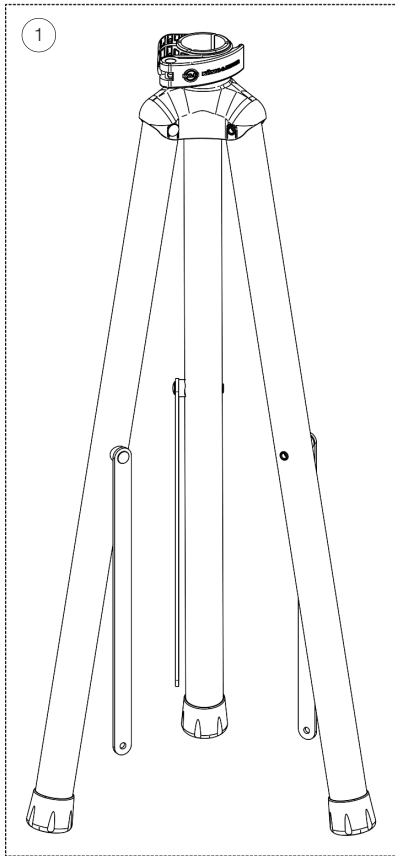

Spare parts list

21449 Speaker stand

21449-000-55 - black

*Rev 03

Position	Description	Article No.	Quantity
1	Base complete	3-21450-0010	1
2	Extension tube	3-21449-0002	1
3	Tension clamp 42/35 mm complete	03-22-433-55	1
4	Clamping lever large with screw M6 x 63 mm	3-21450-0003	1
5	Clamping ring complete	3-21450-0008	1
6	Clamp large complete with 3 screws	3-21450-0009	1
7	Pan head screws M6 x 16 mm	03-03-495-25	3
8	Locking nut M6	03-08-340-29	3
9	End cap	3-21450-0002	3
10	Screw connection	3-00-000-117	1
11	End cap for extension tube	3-21450-0005	1
12	Adapter sleeve	21326-000-55	1