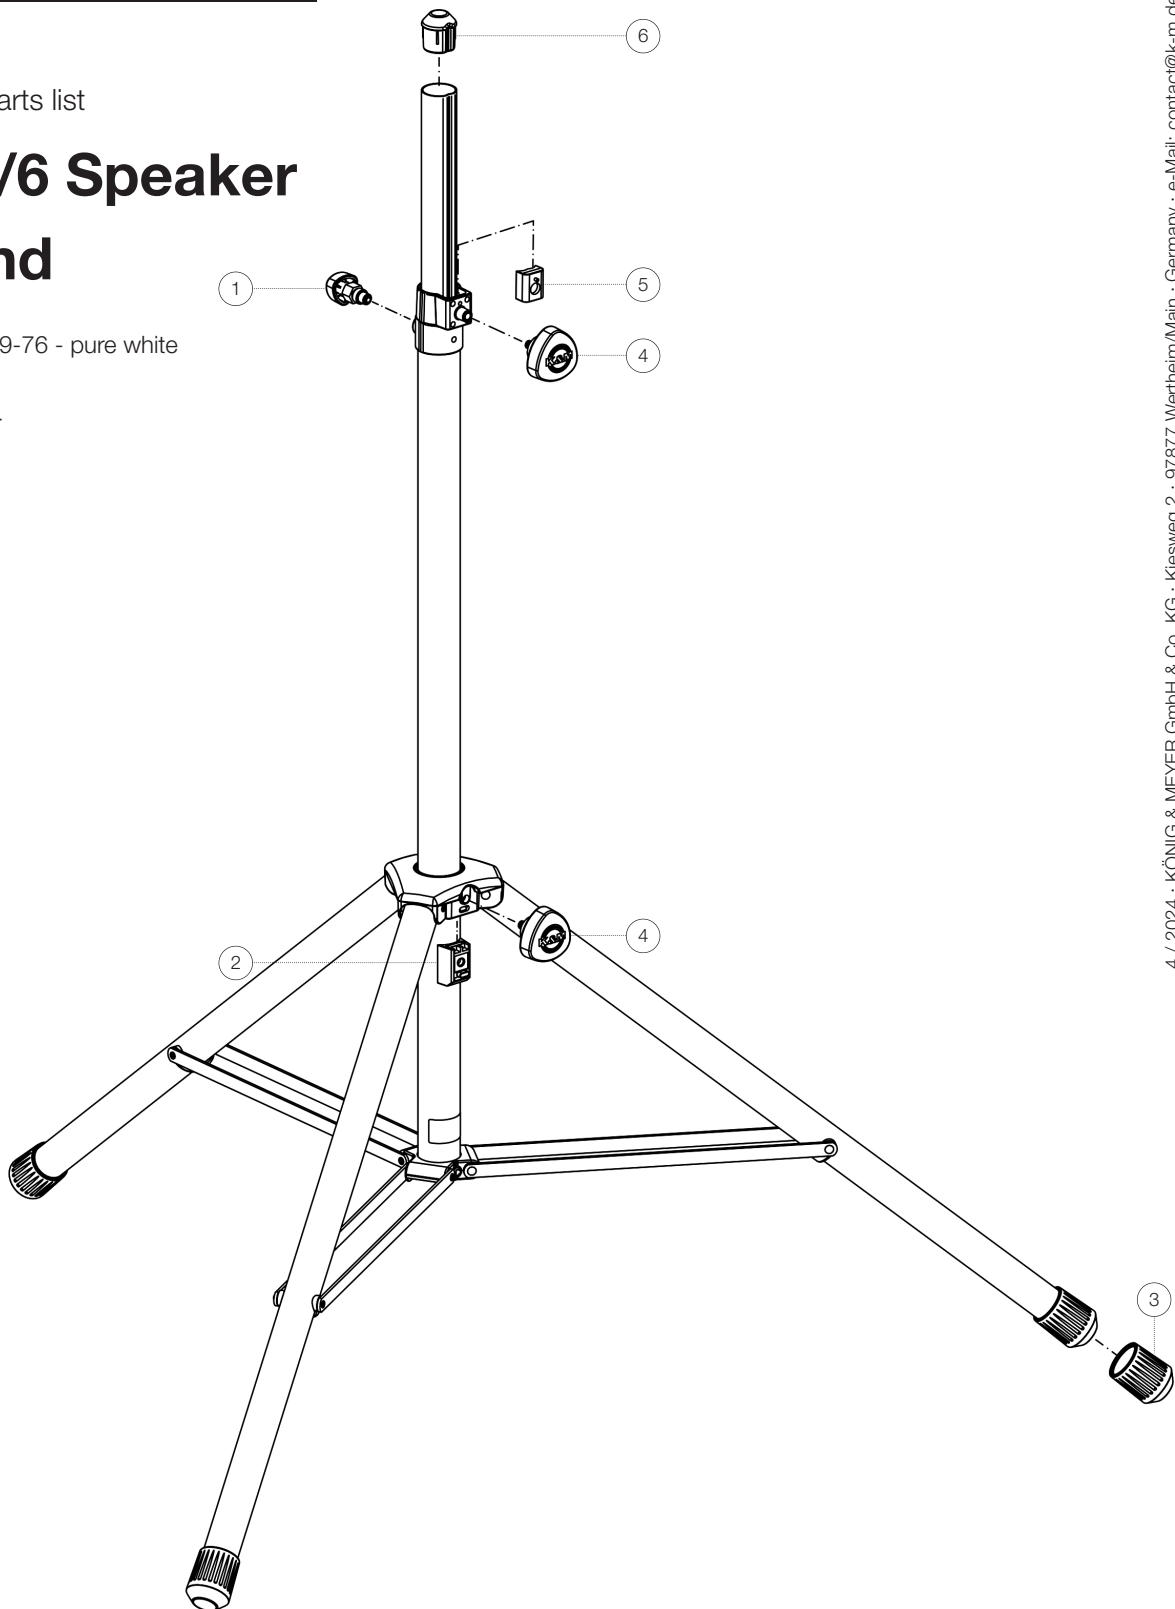

Spare parts list

# 214/6 Speaker stand

21460-009-76 - pure white

\*Rev04

Position	Description	Article No.	Quantity
1	Spring-loaded bolt complete	6-21460-5-57	1
2	Clamping element with pin R21	6-86735-1-57	1
3	End cap	01-84-935-57	3
4	Clamping screw with logo M8 x 16/33 mm	01-82-763-57	2
5	Clamping element with slot R17	6-86710-1-57	1
6	Mounting aid	01-84-995-62	1