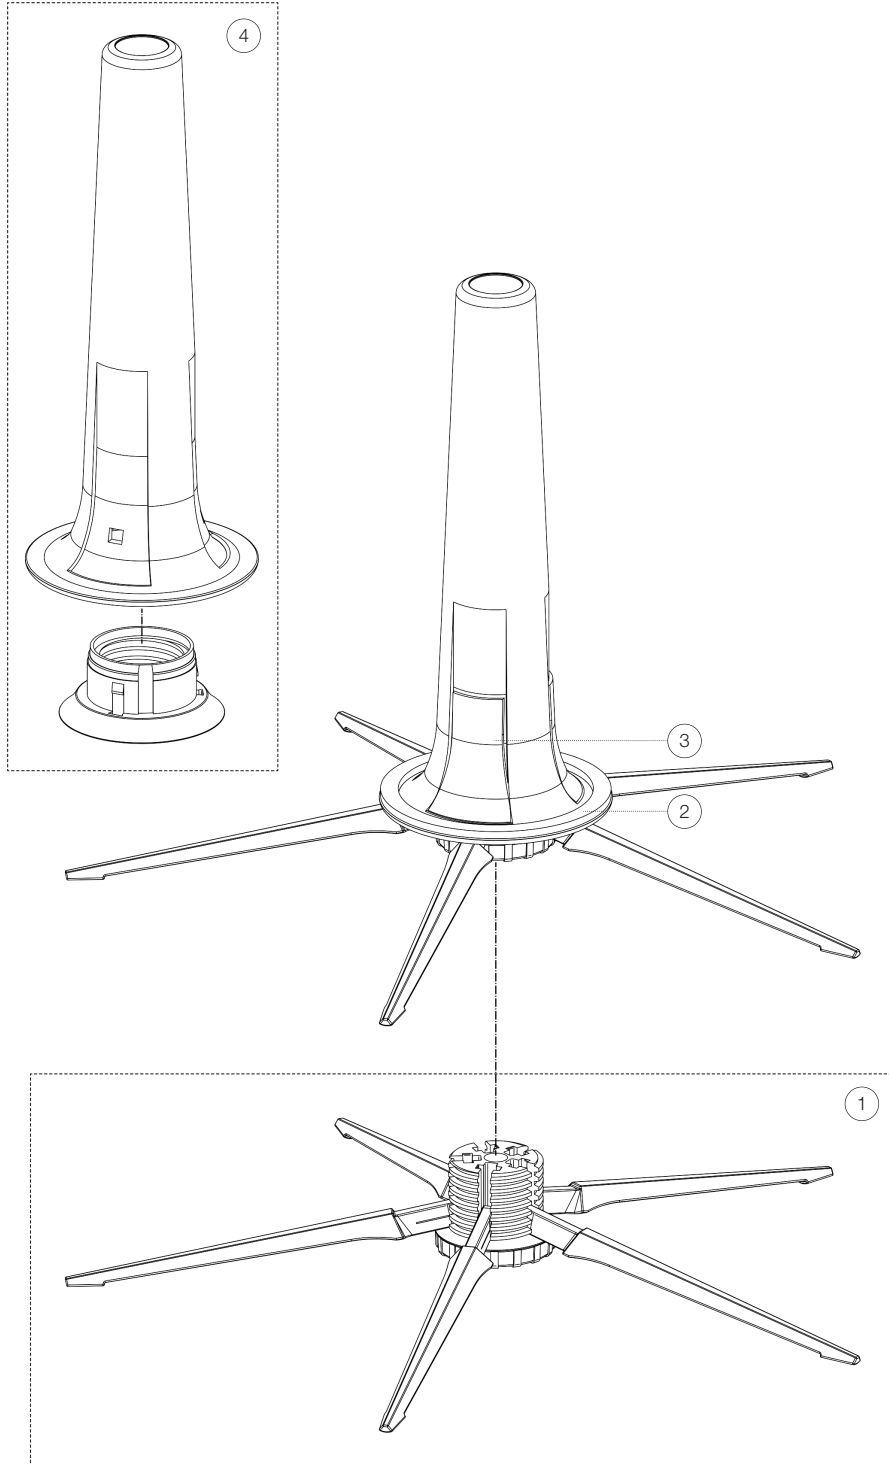

Spare parts list

15290 Soprano saxophone stand

15290-000-55 - black

*Rev01

Position	Description	Article No.	Quantity
1	Base complete	3-00-000-165	1
2	Felt pad ø 91 mm	03-21-795-55	1
3	Felt pad 36/21 x 52 x 2 mm	03-21-573-55	3
4	Soprano saxophone peg with bushing	6-15290-5-55	1