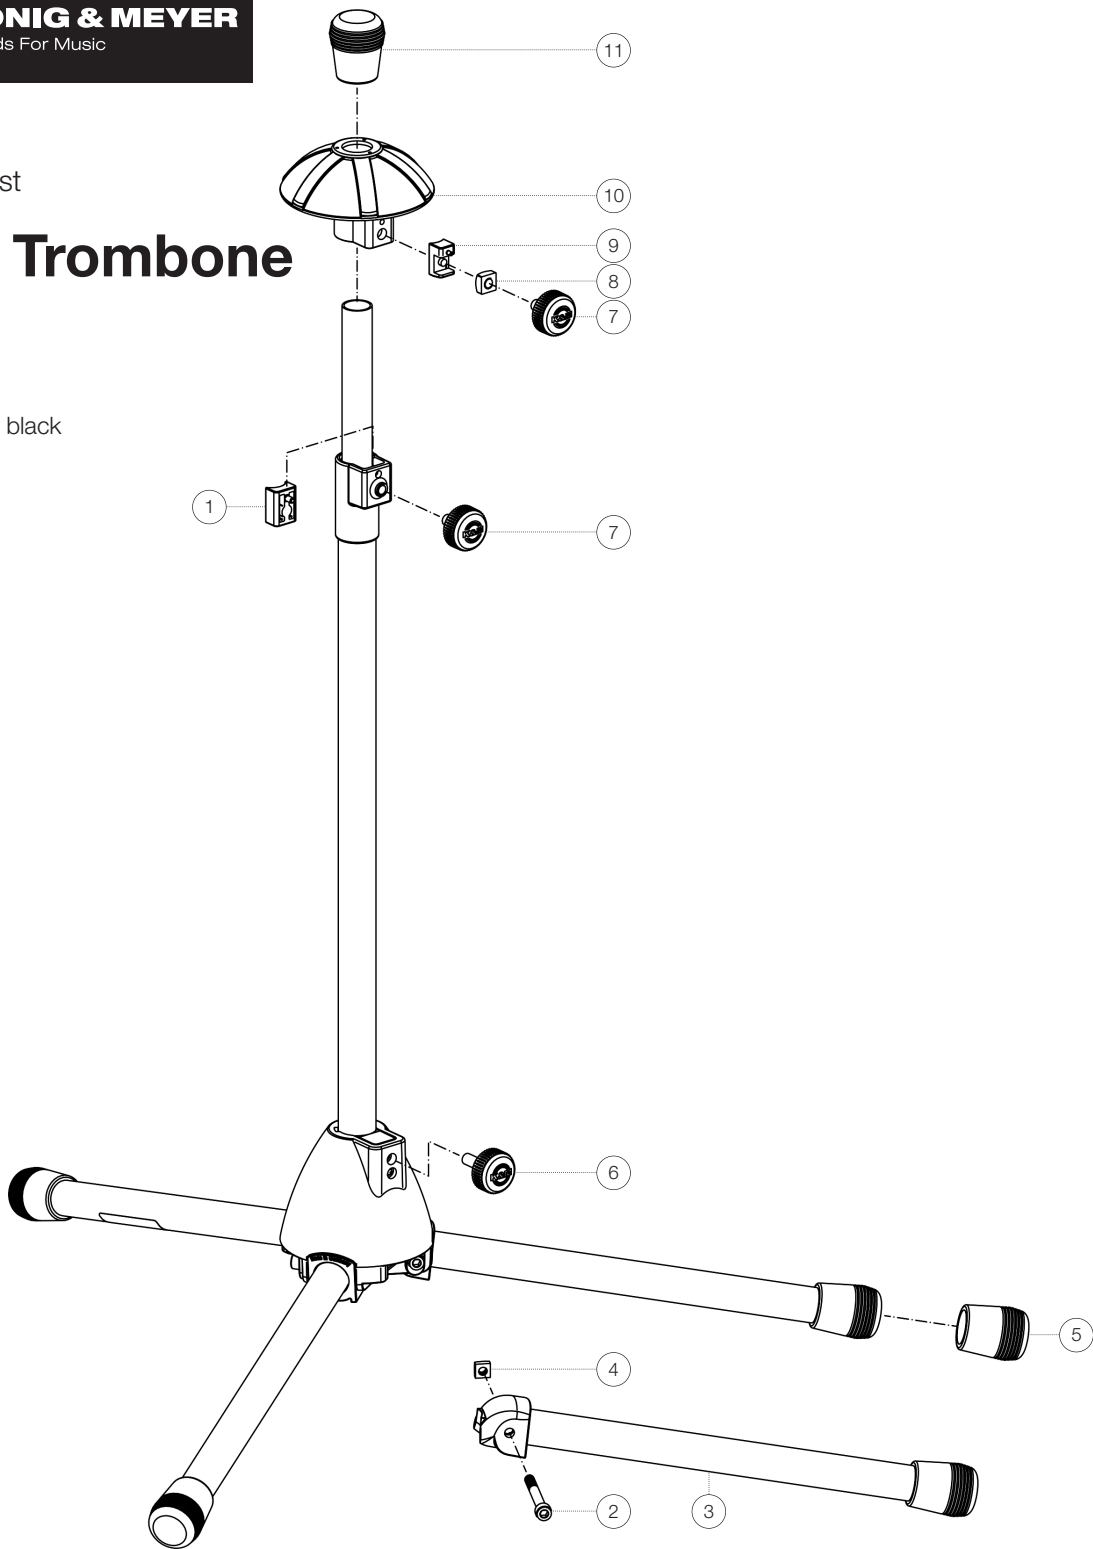

Spare parts list

14985 Trombone stand

14985-000-55 - black

*Rev07

Position	Description	Article No.	Quantity
1	Clamping piece with pin R7,5	01-86-630-55	1
2	Cylinder head screw M5 x 45 mm	03-02-185-45	3
3	Foot tube complete	6-82723-1-55	3
4	Square nut M5	03-08-210-29	3
5	End cap	01-84-882-55	3
6	Knurled screw with logo M6 x 22 mm	01-82-838-55	1
7	Knurled screw with logo M6 x 16 mm	01-82-834-55	2
8	Square nut M6	03-08-305-29	1
9	Clamping piece with pin R8	01-86-634-55	1
10	Trombone peg	01-84-355-55	1
11	End cap	01-94-887-55	1