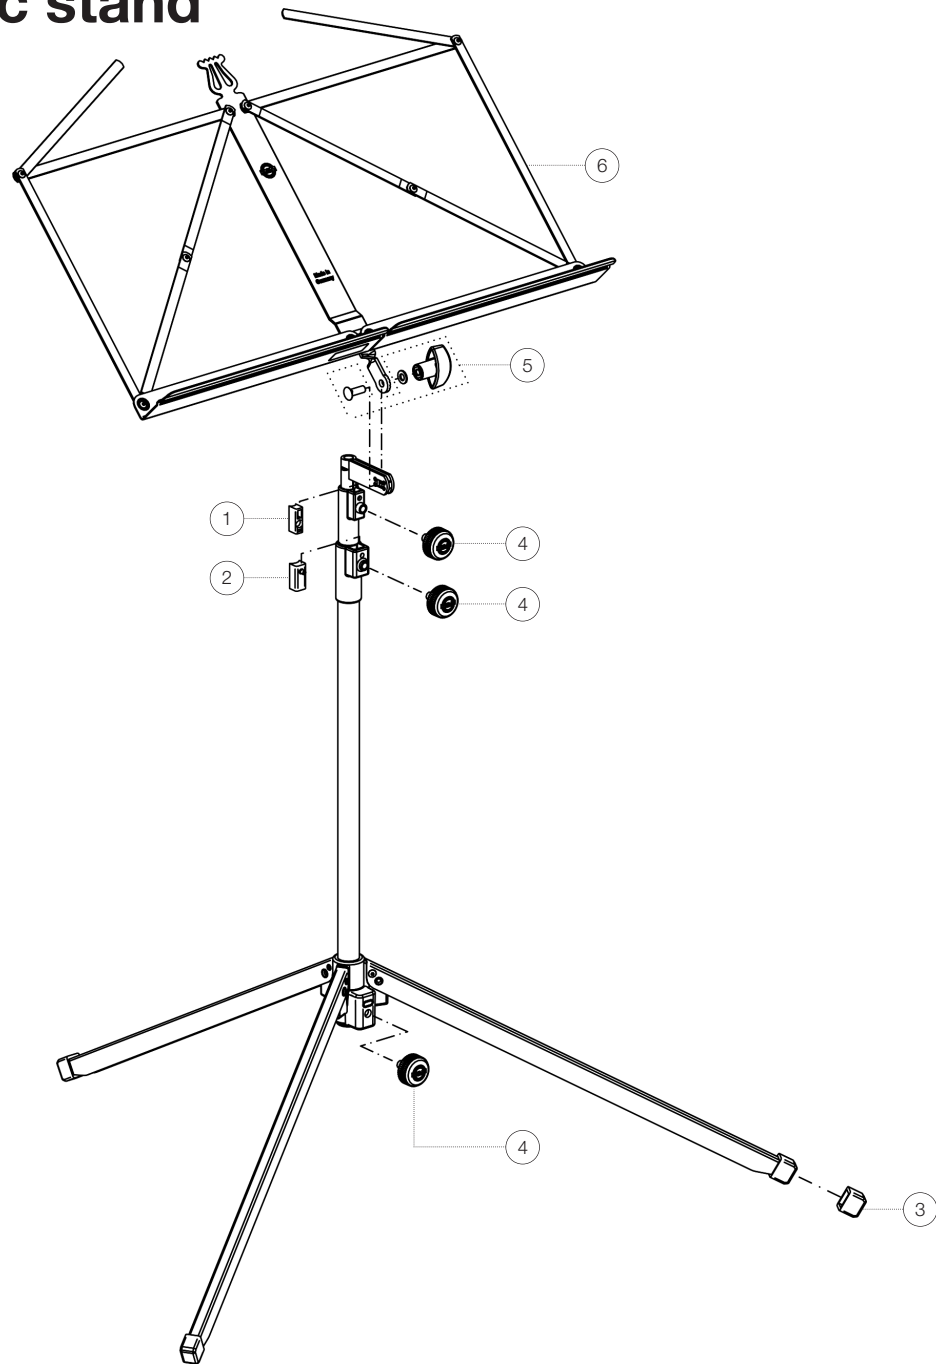

Spare parts list

100/1 Music stand

10010-000-65 - lilac

*Rev 02

| Position | Description | Article No. | Quantity |
|----------|------------------------------------|--------------|----------|
| 1 | Clamping element R3,5 | 01-86-610-55 | 1 |
| 2 | Clamping element with pin R6 | 01-86-620-55 | 1 |
| 3 | End cap for profile foot | 01-84-650-55 | 3 |
| 4 | Knurled screw with logo M6 x 16 mm | 01-82-834-55 | 3 |
| 5 | Screw connection of the music desk | 3-00-000-054 | 1 |
| 6 | Music desk complete | 6-10010-1-65 | 1 |