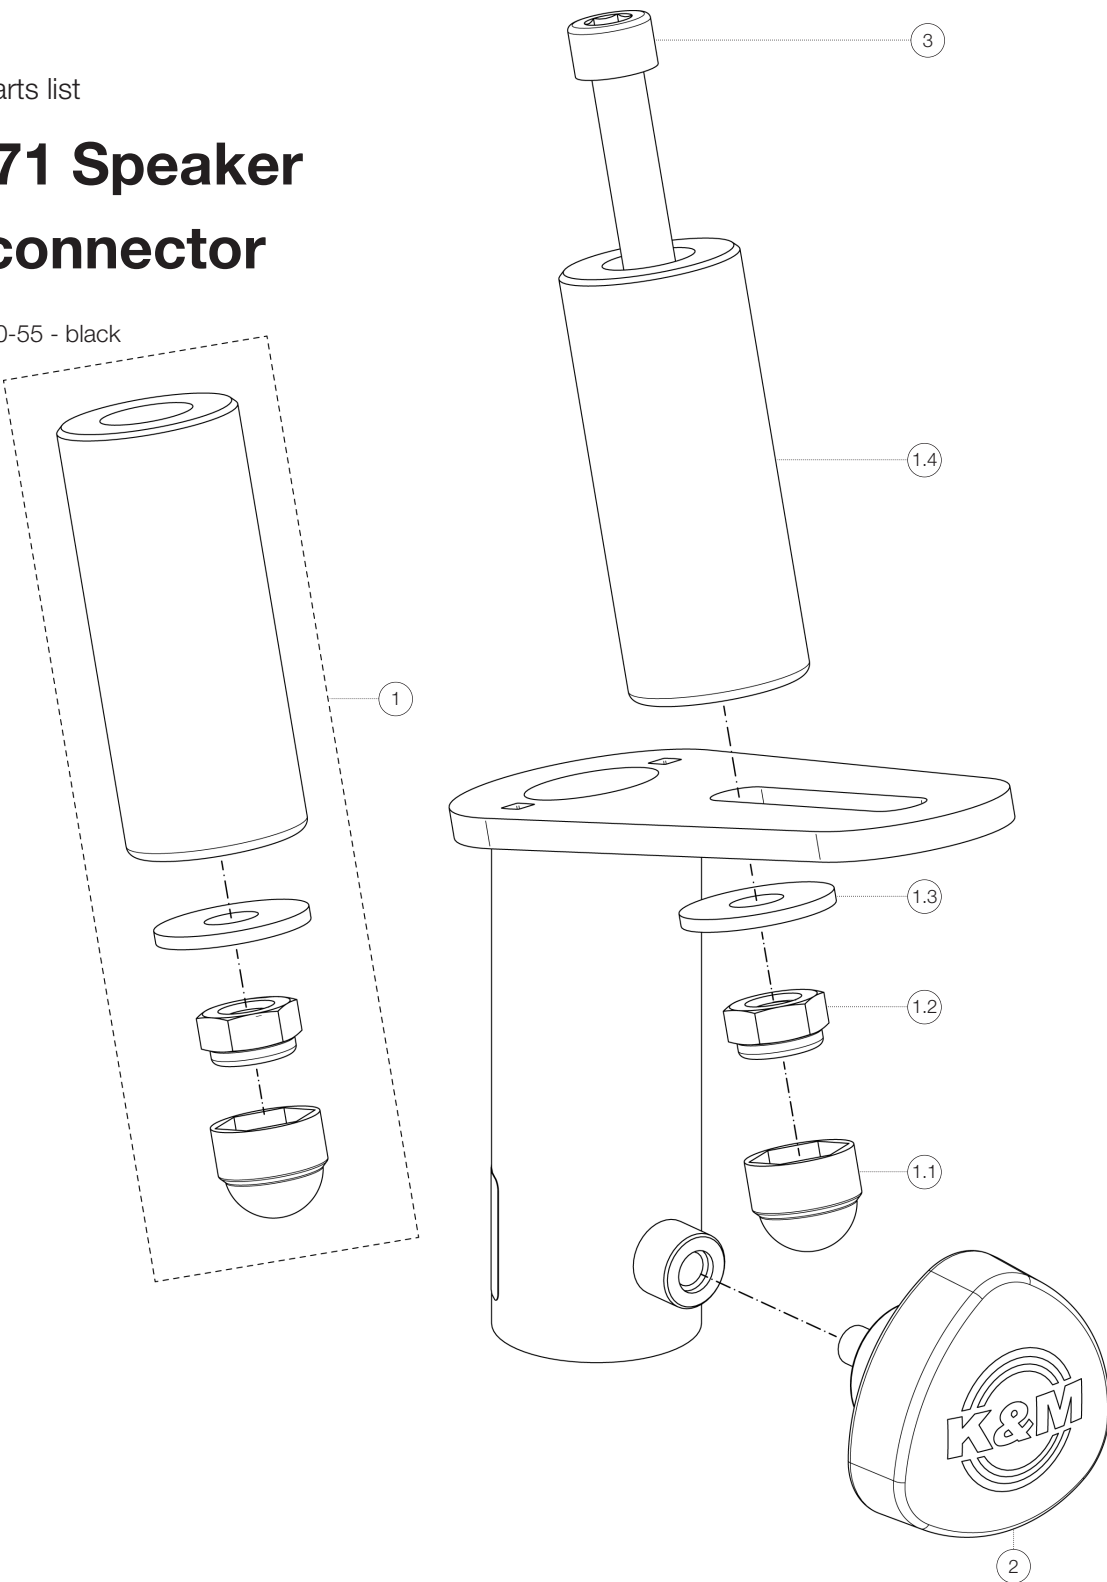

Spare parts list

19671 Speaker tilt connector

19671-000-55 - black

*Rev03

Position	Description	Article No.	Quantity
1	Mounting bolt set, consisting of:	3-00-000-197	1
1.1	Protective cap M10	03-20-423-55	1
1.2	Locking nut M10	03-08-622-29	1
1.3	Washer	03-11-640-29	1
1.4	Mounting bolt	01-04-585-55	1
2	Clamping screw with logo M8 x 16/23 mm	01-82-763-55	1
3	Cylinder head screw M10 x 95 mm	03-02-449-29	1