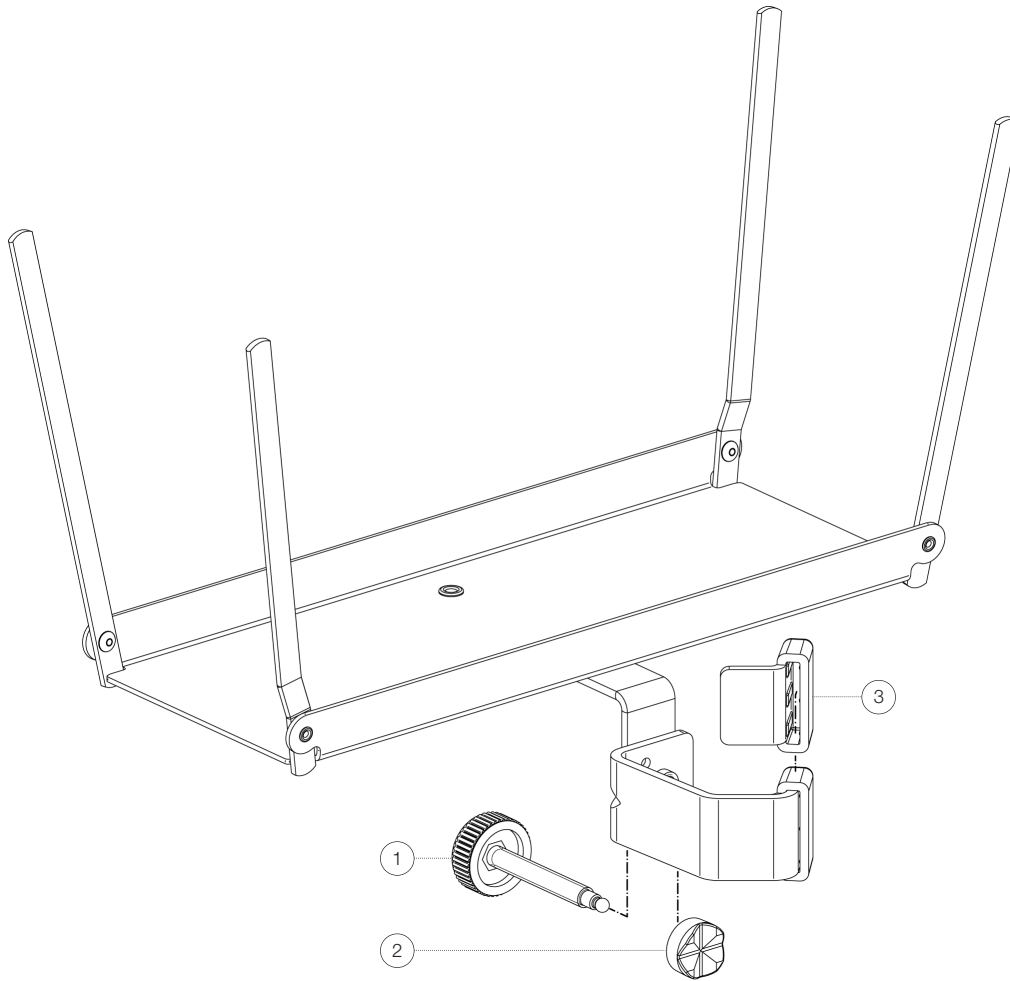

Spare parts list

13105 Sheet music holder

13105-000-55 - black

*Rev 02

Position	Description	Article No.	Quantity
1	Knurled screw M6 x 50 mm	01-82-869-55	1
2	Ball pressure piece	01-86-865-55	1
3	Protective cap for clamping prism	01-87-161-55	1