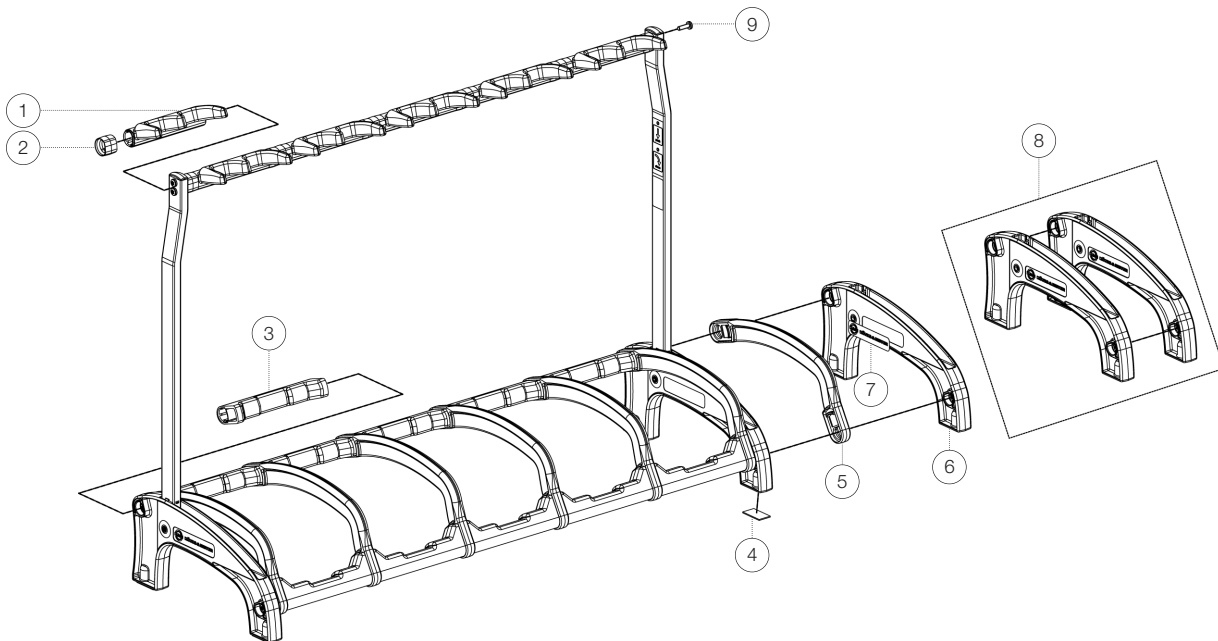

Spare parts list

17515 Five guitar stand

»Guardian 5«

17515-016-00 - black with translucent support elements

*Rev01

Position	Description	Article No.	Quantity
1	support arms	01-87-688-00	5
2	spacer sleeve	01-87-982-55	10
3	soft pad	01-87-686-00	10
4	rubber pad 40 x 22 x 1.6 mm	03-21-910-55	4
5	protective bar	01-87-696-55	6
6	side bracket	01-87-697-55	2
7	K&M sticker	03-78-162-00	2
8	side bracket retrofit kit	3-00-000-187	1
9	self-tapping screw M6 x 20 mm	03-03-509-26	8